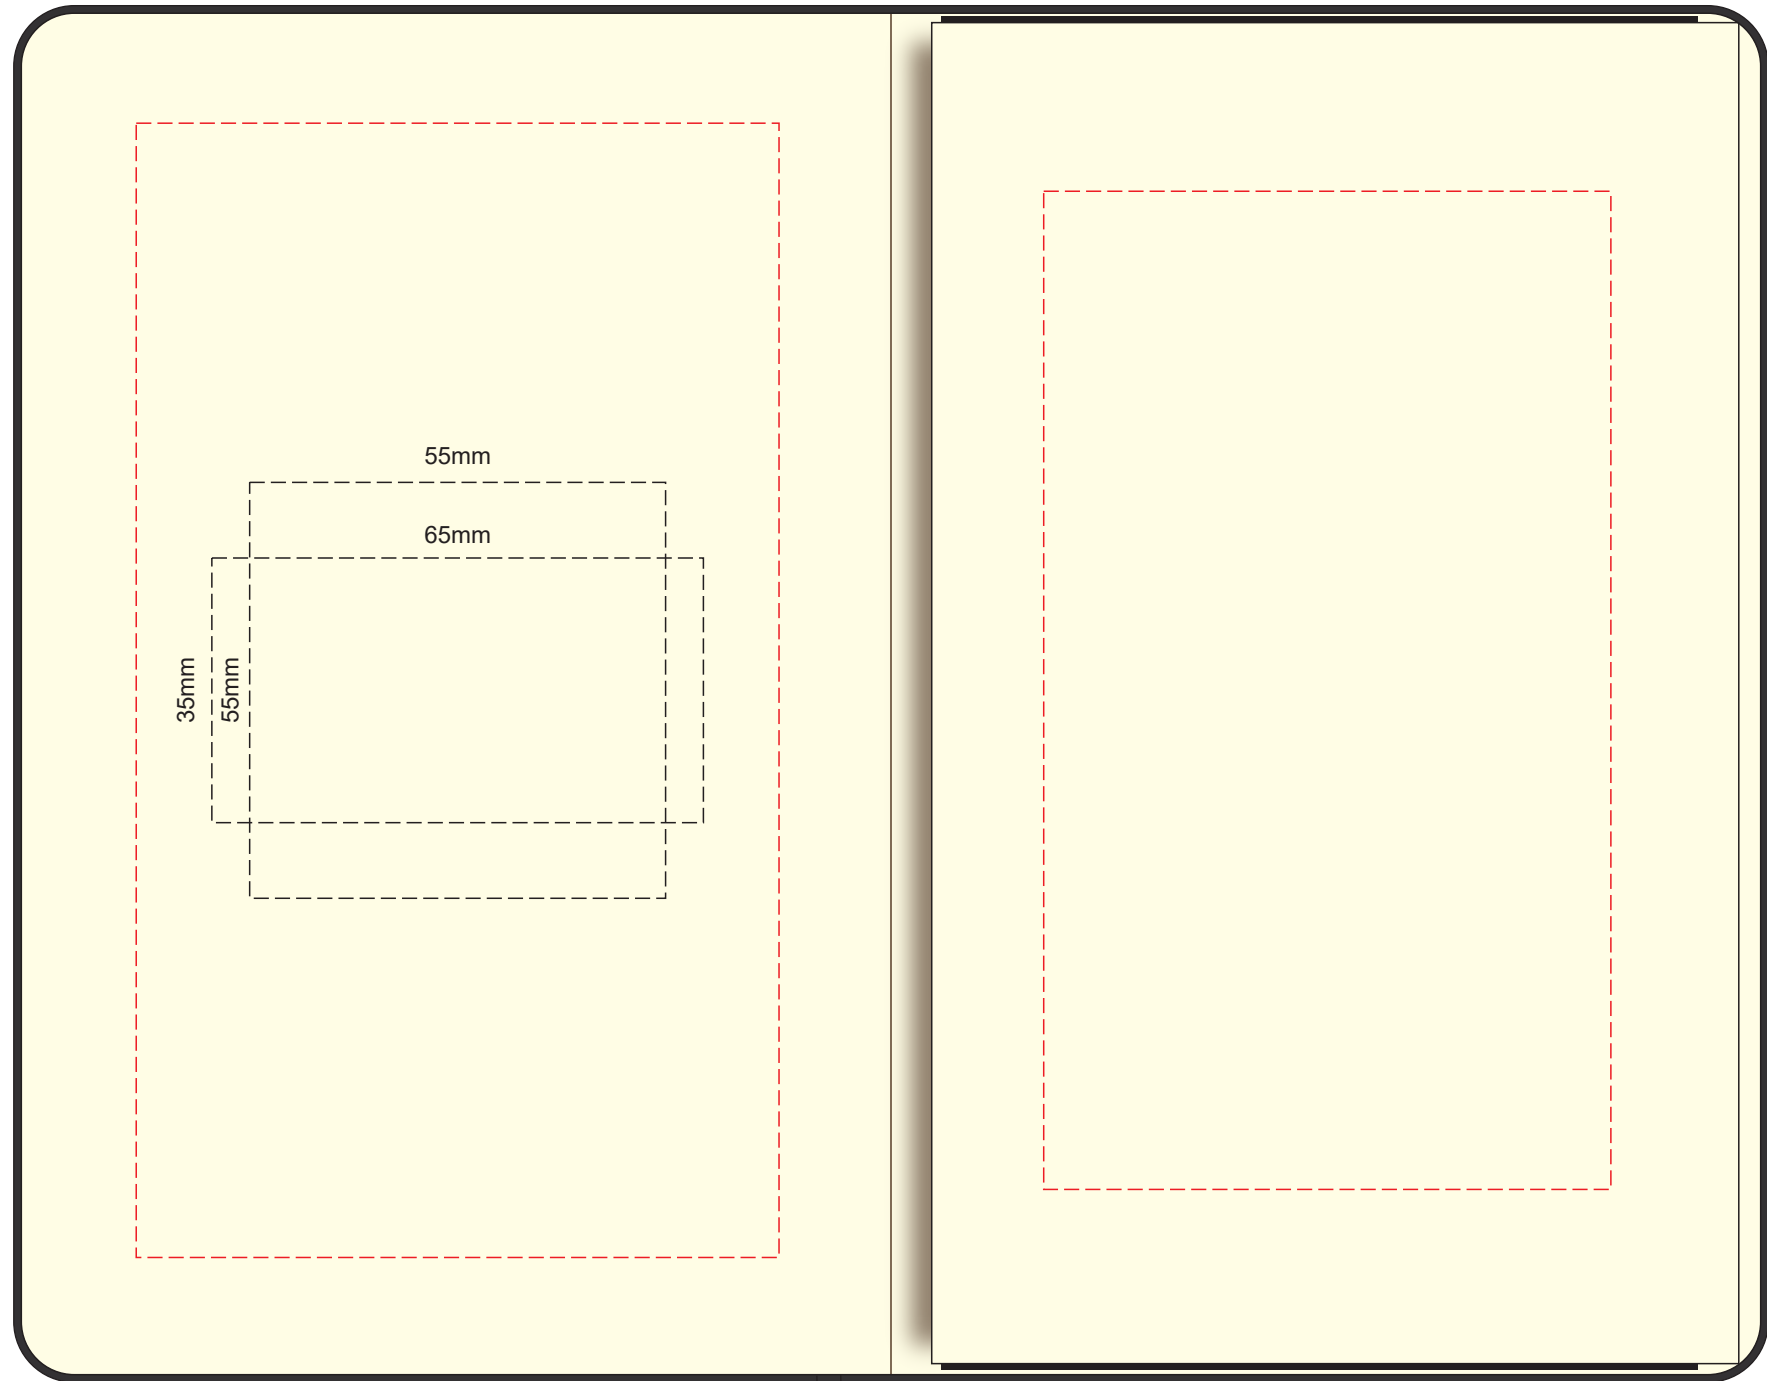

100% of Actual Size
Screen Print (one colour)

100% of Actual Size
Debossing
Debossing XL

100% of Actual Size
Debossing Back Cover

Print area 80 x 100mm is moveable within the XL deboss area and can rotate to suit.

In case of loss, please return to:

As a reward: \$ _____

70% of Actual Size
Digital Print - Belly Band Template

25% of Actual Size

FRONT Belly Band Assembled on Notebook BACK

Please note that some of the artwork will be covered by the notebook closure strap when assembled.

- Green Line = Fold Lines when assembled on notebook
- Blue Line = The SIGNIFICANT PRINT AREA
(Keep all critical images & text within this box)
- Black Line = Maximum print area
- Pink Line = Bleed off to here