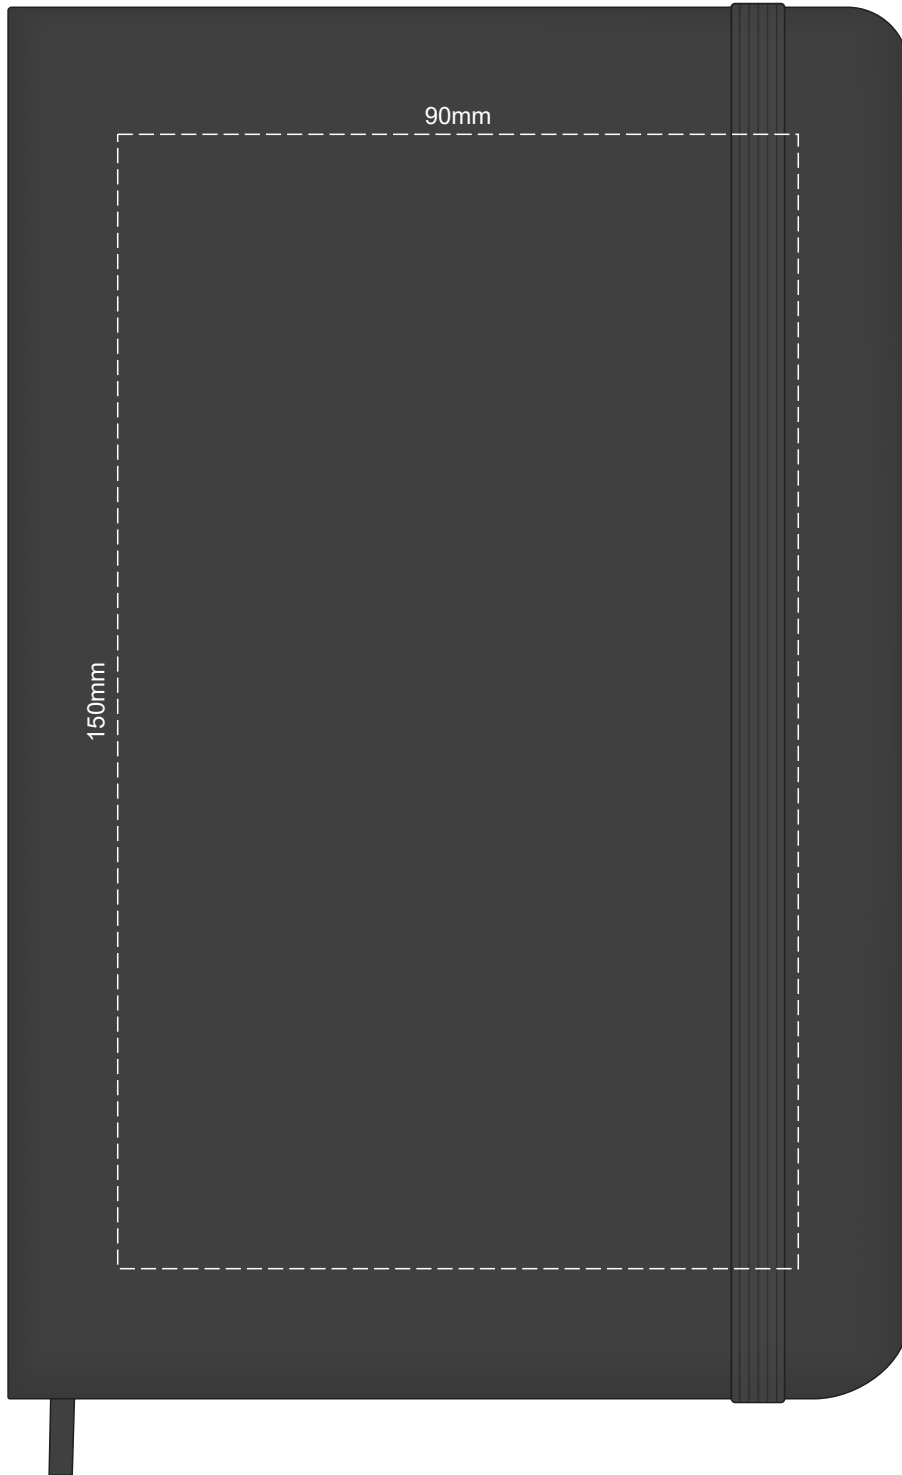

100% of Actual Size
Screen Print (one colour)

100% of Actual Size
Debossing
Debossing XL

100% of Actual Size
Debossing Back Cover

Print area 80 x 100mm is moveable within the XL deboss area and can rotate to suit.

In case of loss, please return to:

As a reward: \$ _____

70% of Actual Size
Digital Print - Belly Band Template

25% of Actual Size

FRONT Belly Band Assembled on Notebook BACK

Please note that some of the artwork will be covered by the notebook closure strap when assembled.

- Green Line = Fold Lines when assembled on notebook
- Blue Line = The SIGNIFICANT PRINT AREA
(Keep all critical images & text within this box)
- Black Line = Maximum print area
- Pink Line = Bleed off to here