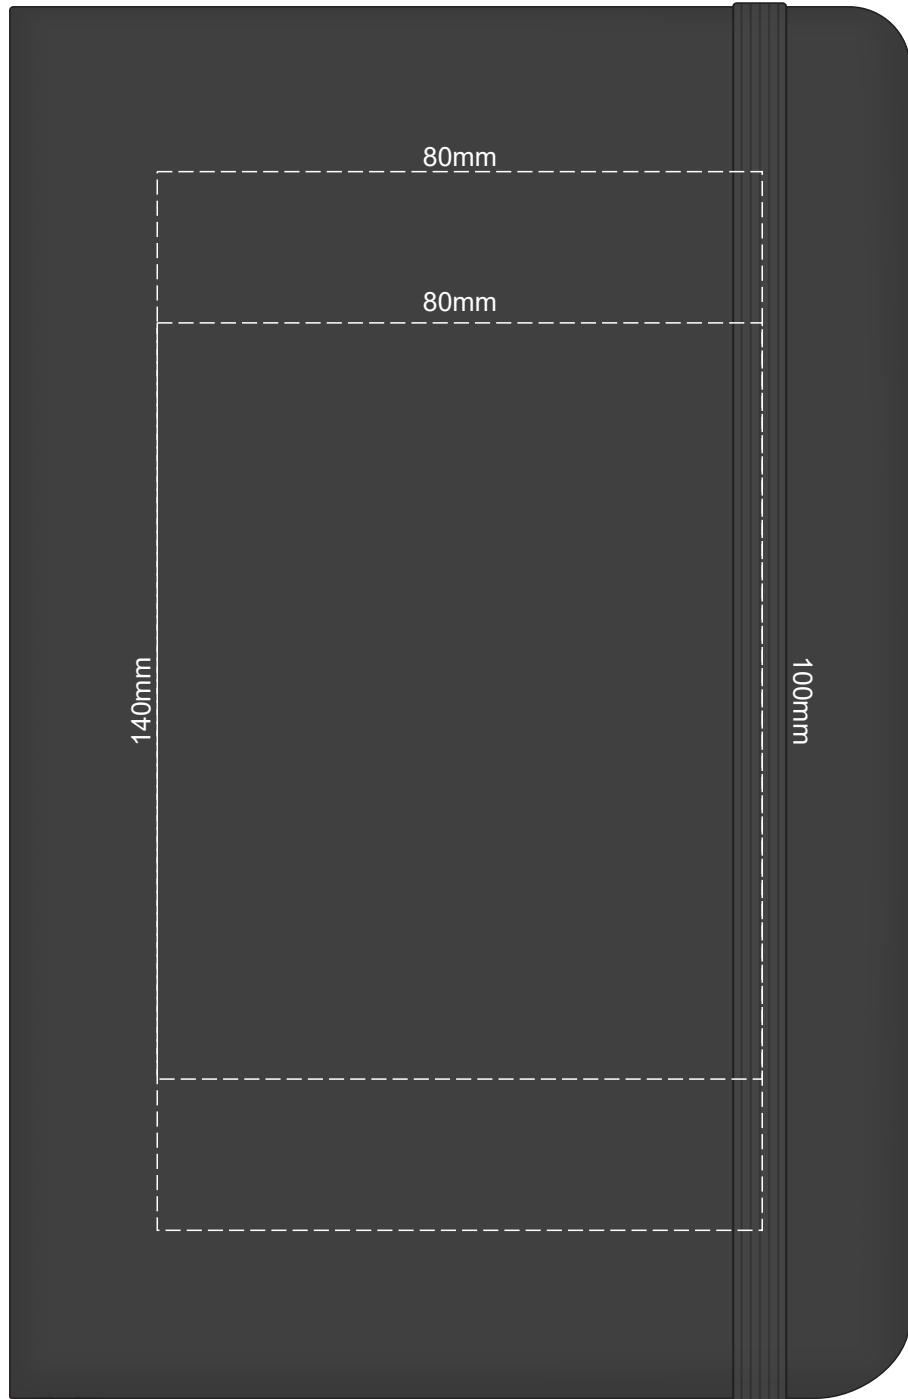

100% of Actual Size
Screen Print (one colour)

100% of Actual Size
Debossing
Debossing XL

100% of Actual Size
Debossing Back Cover

Print area 80 x 100mm is moveable within the XL deboss area and can rotate to suit.

In case of loss, please return to:

As a reward: \$ _____

70% of Actual Size
Digital Print - Belly Band Template

25% of Actual Size

FRONT Belly Band Assembled on Notebook BACK

Please note that some of the artwork will be covered by the notebook closure strap when assembled.

- Green Line = Fold Lines when assembled on notebook
- Blue Line = The SIGNIFICANT PRINT AREA
(Keep all critical images & text within this box)
- Black Line = Maximum print area
- Pink Line = Bleed off to here