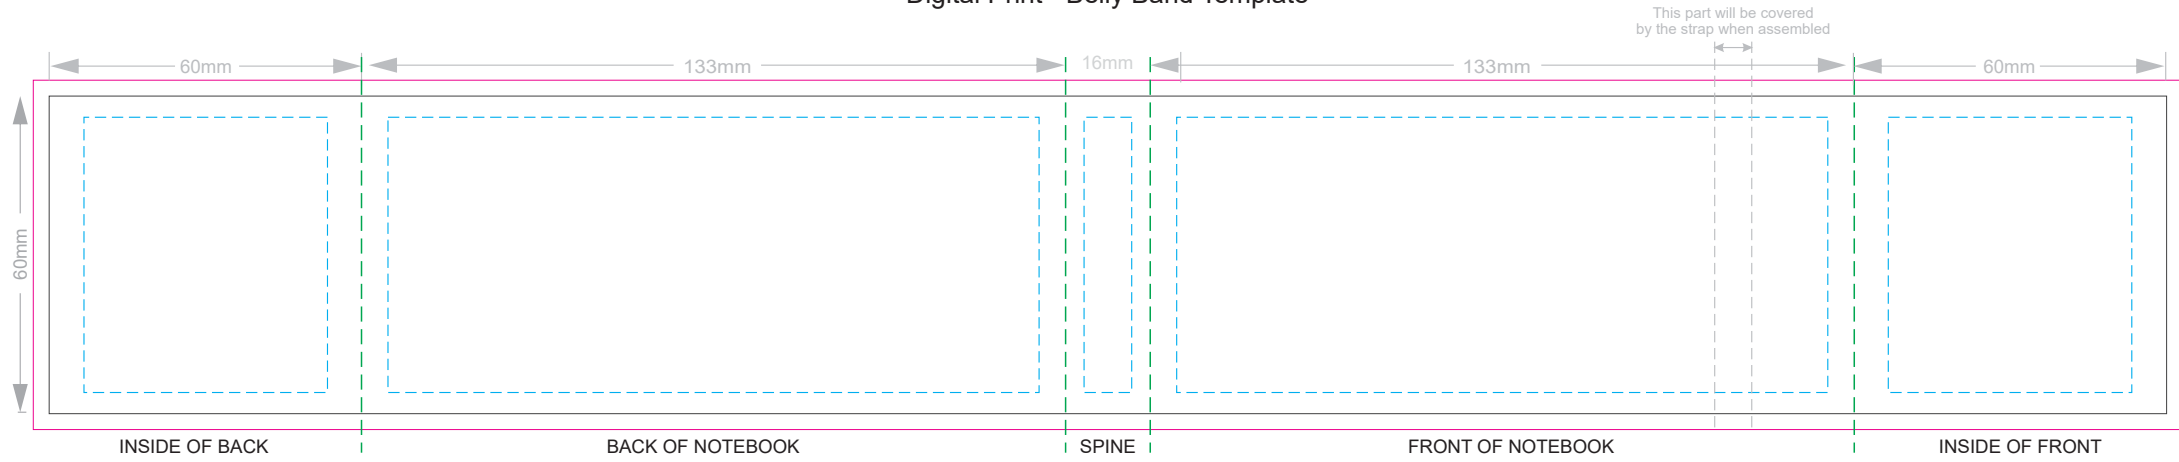

100% of Actual Size
Screen Print (one colour)

100% of Actual Size
Debossing
Debossing XL

100% of Actual Size
Debossing Back Cover

Print area 80 x 100mm is moveable within the XL deboss area and can rotate to suit.

In case of loss, please return to:

As a reward: \$ _____

70% of Actual Size
Digital Print - Belly Band Template

25% of Actual Size

FRONT Belly Band Assembled on Notebook BACK

Please note that some of the artwork will be covered by the notebook closure strap when assembled.

- Green Line = Fold Lines when assembled on notebook
- Blue Line = The SIGNIFICANT PRINT AREA
(Keep all critical images & text within this box)
- Black Line = Maximum print area
- Pink Line = Bleed off to here