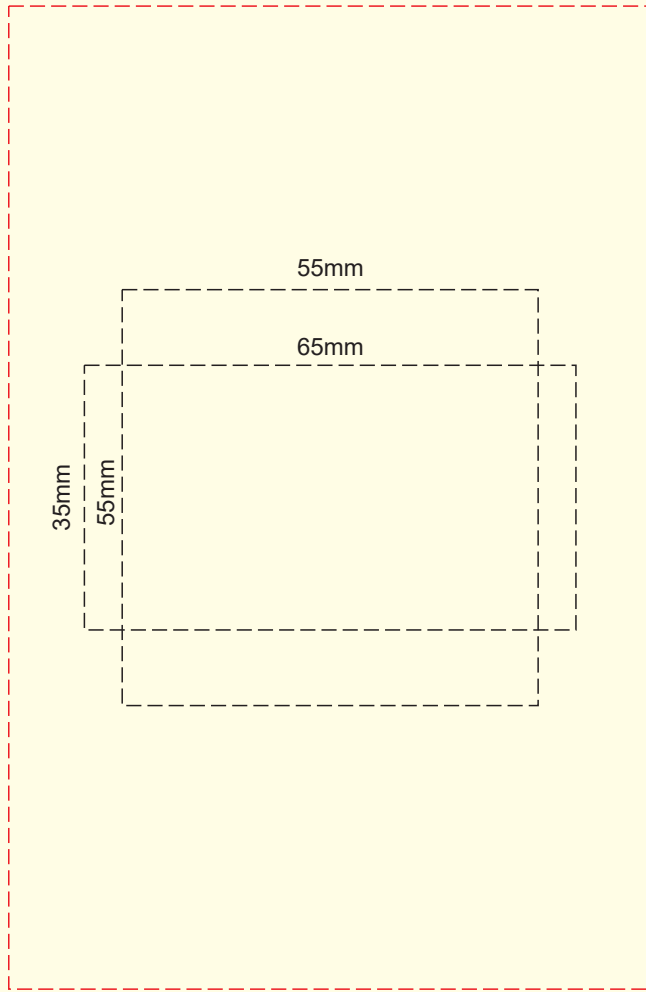

100% of Actual Size
Screen Print (one colour)

100% of Actual Size
Debossing
Debossing XL

100% of Actual Size
Debossing Back Cover

Print area 80 x 100mm is moveable within the XL deboss area and can rotate to suit.

In case of loss, please return to:

As a reward: \$ _____

70% of Actual Size
Digital Print - Belly Band Template

25% of Actual Size

FRONT Belly Band Assembled on Notebook BACK

Please note that some of the artwork will be covered by the notebook closure strap when assembled.

- Green Line = Fold Lines when assembled on notebook
- Blue Line = The SIGNIFICANT PRINT AREA
(Keep all critical images & text within this box)
- Black Line = Maximum print area
- Pink Line = Bleed off to here