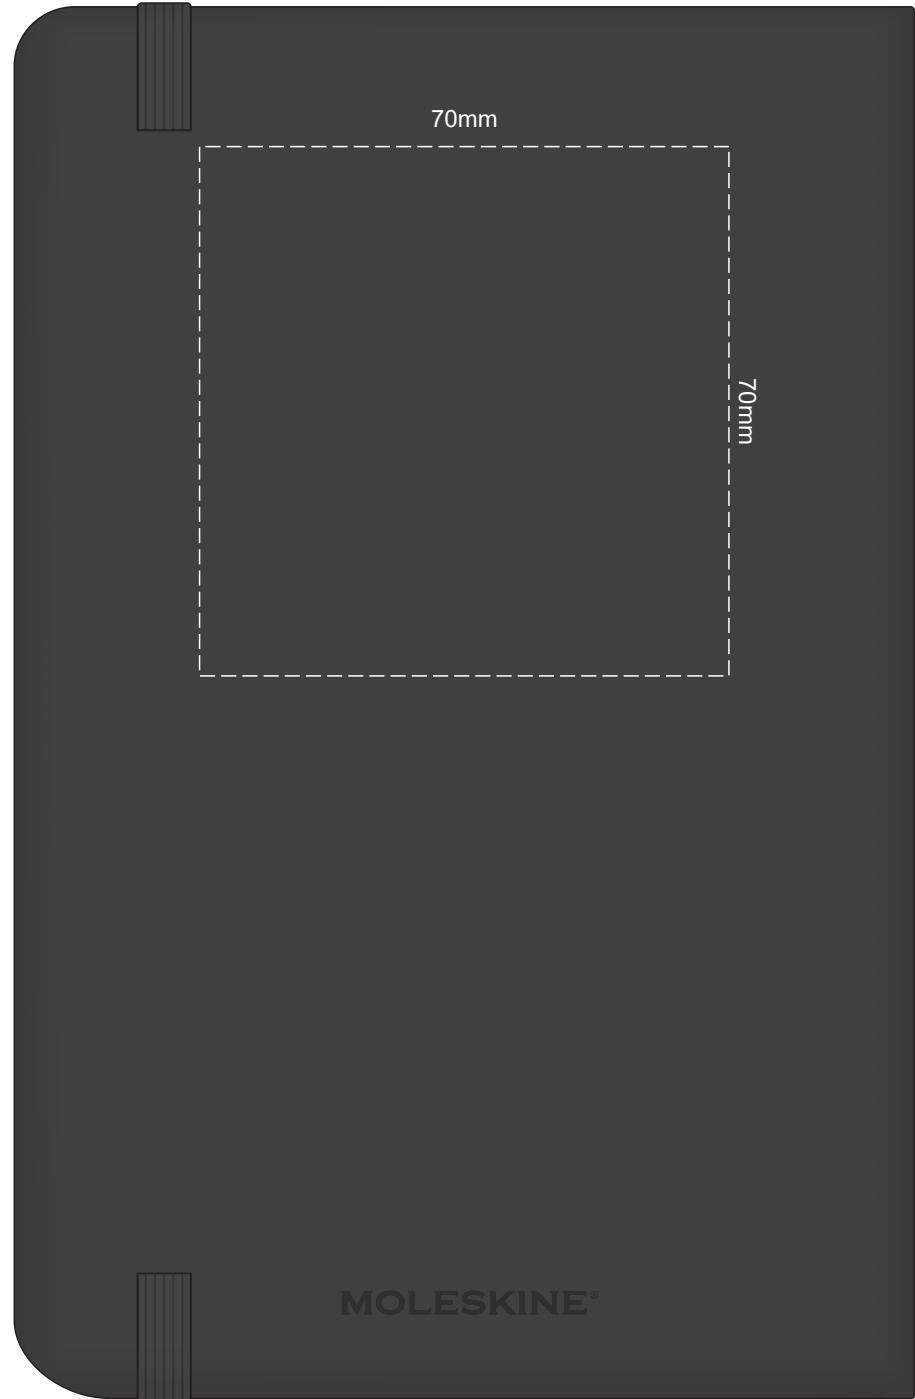

100% of Actual Size
Screen Print (one colour)

100% of Actual Size
Debossing
Debossing XL

100% of Actual Size
Debossing Back Cover

Print area 80 x 100mm is moveable within the XL deboss area and can rotate to suit.

In case of loss, please return to:

As a reward: \$ _____

70% of Actual Size
Digital Print - Belly Band Template

25% of Actual Size

FRONT Belly Band Assembled on Notebook BACK

Please note that some of the artwork will be covered by the notebook closure strap when assembled.

- Green Line = Fold Lines when assembled on notebook
- Blue Line = The SIGNIFICANT PRINT AREA
(Keep all critical images & text within this box)
- Black Line = Maximum print area
- Pink Line = Bleed off to here