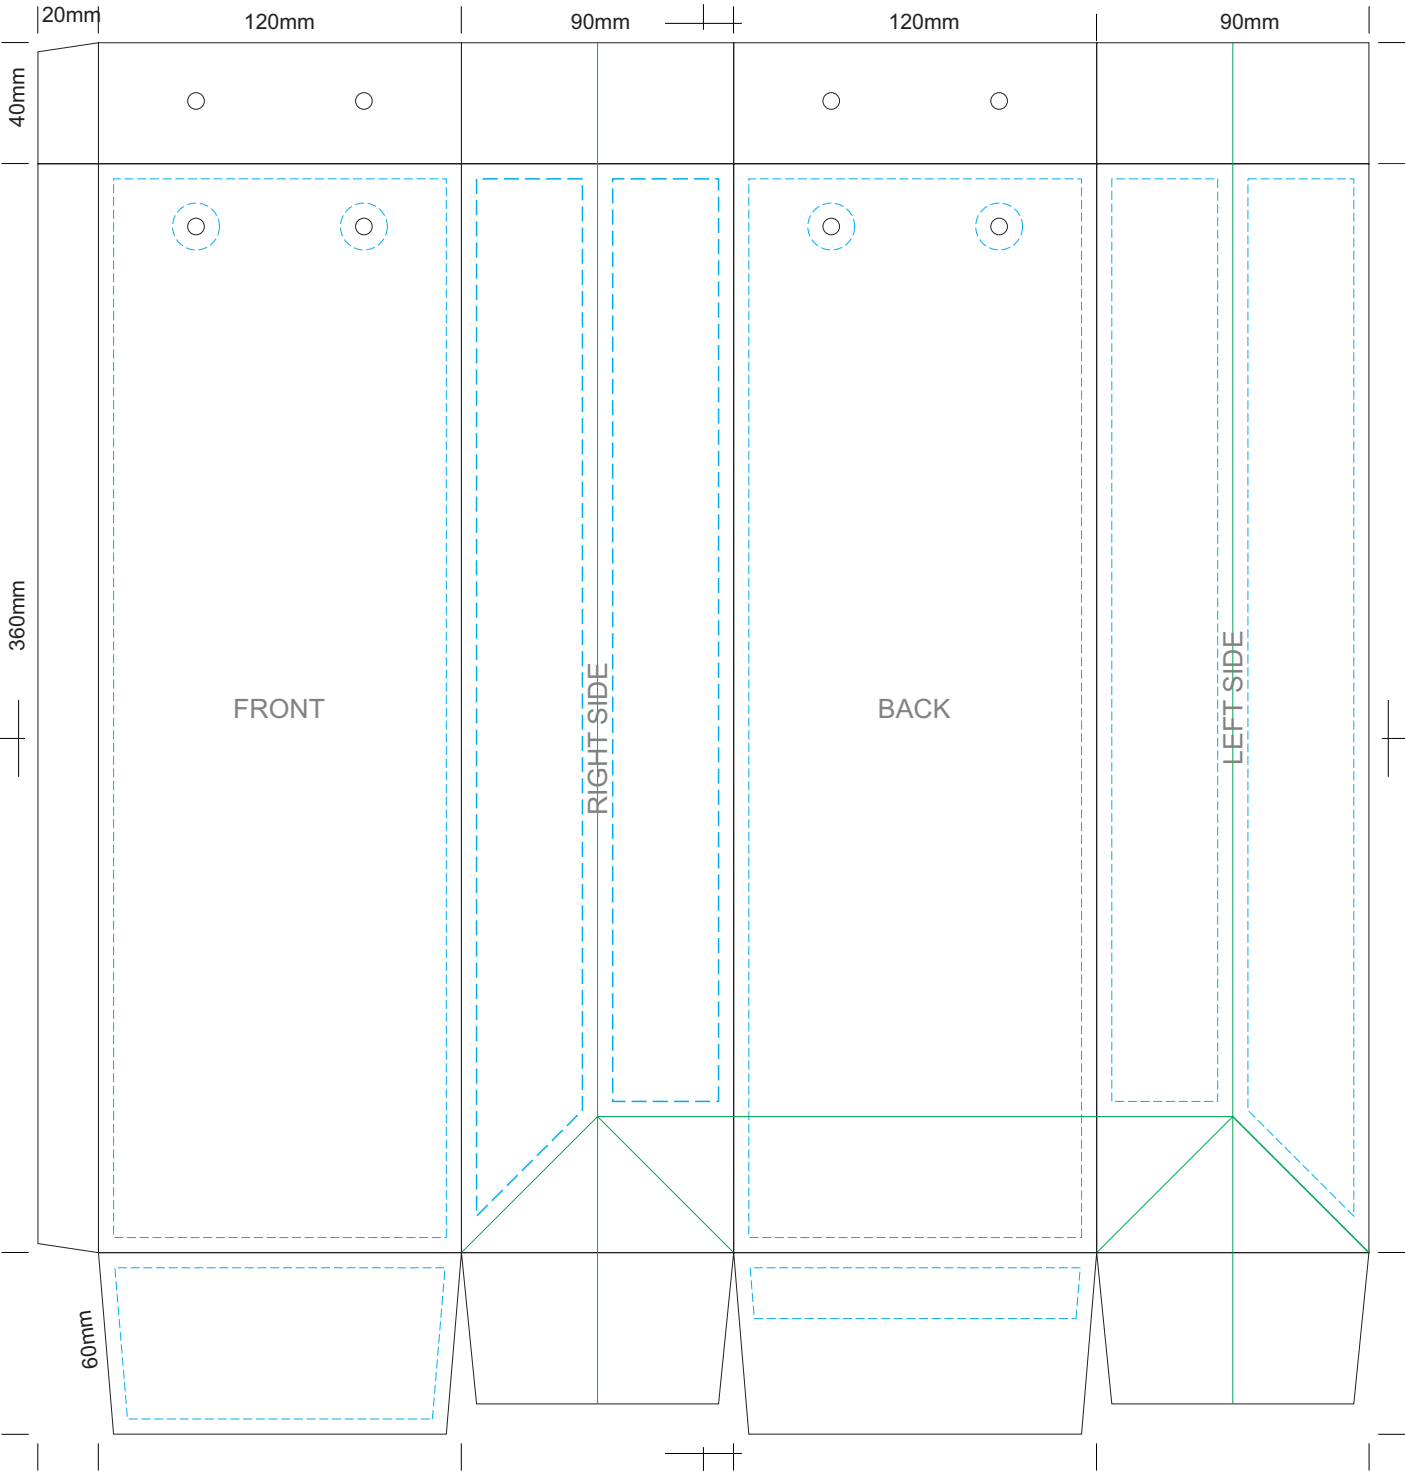

40% of Actual Size
Full Colour Template

Blue Line = The SIGNIFICANT PRINT AREA
(Keep all critical images & text within this box)
Black Line = Maximum print area
Green Line = Fold Lines