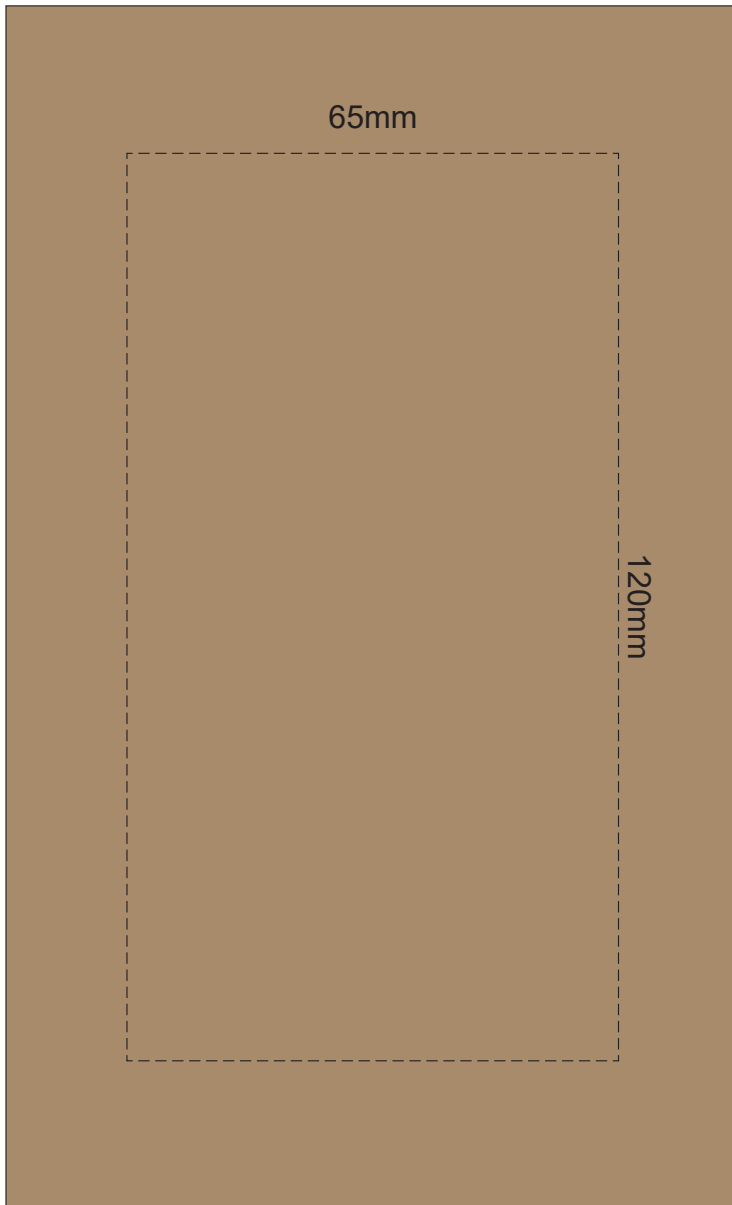

100% of Actual Size
Digital Packaging Print
FRONT

Artwork will be printed directly onto the product via CMYK printing (no white),
colours will not be vibrant due to white ink not being available for this process.