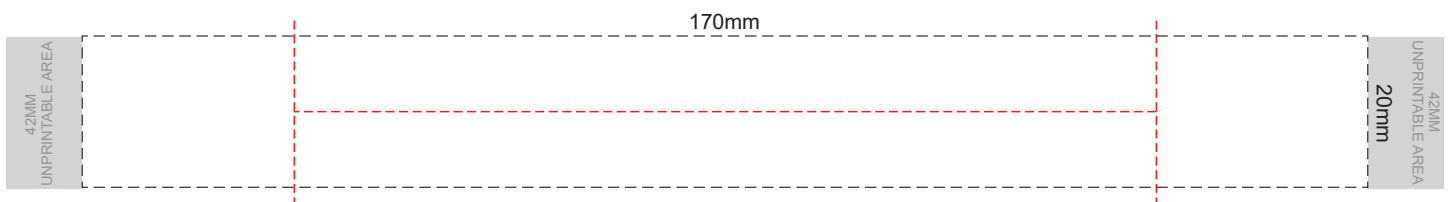

100% of Actual Size
Pad Print

Flip Colour	Lid Colour	Band Colour
Grey	Grey	Grey
White	White	White
Yellow	Yellow	Yellow
Orange	Orange	Orange
Pink	Pink	Pink
Red	White with X	Red
Light Green	Light Green	Light Green
Dark Green	Dark Green	Dark Green
Cyan	White with X	Cyan
Light Blue	White with X	Light Blue
Dark Blue	White with X	Dark Blue
Dark Purple	White with X	Dark Purple
Black	Black	Black

100% of Actual Size
Pad Print

SIDE 1

SIDE 2

Flip Colour	Lid Colour	Band Colour
White	White	White
Yellow	Yellow	Yellow
Orange	Orange	Orange
Pink	Pink	Pink
Red	X	Red
Light Green	Light Green	Light Green
Green	Green	Green
Cyan	X	Cyan
Blue	X	Blue
Dark Blue	X	Dark Blue
Purple	X	Purple
Grey	Grey	Grey

100% of Actual Size
Screen Print (one colour)

100% of Actual Size
Screen Print (one colour)
Double Sided Template Front & Back

Red Line = Exact opposites of the product
(centre artwork to the red line)

Flip Colour	Lid Colour	Band Colour
Grey	Grey	Grey
White	White	White
Yellow	Yellow	Yellow
Orange	Orange	Orange
Pink	Pink	Pink
Red	White with X	Red
Light Green	Light Green	Light Green
Dark Green	Dark Green	Dark Green
Cyan	White with X	Cyan
Light Blue	White with X	Light Blue
Dark Blue	White with X	Dark Blue
Dark Navy	White with X	Dark Navy
Purple	White with X	Purple
Dark Grey	Dark Grey	Dark Grey

GIFT BOX SLEEVE

60% of Actual Size

Digital Print

Blue Line = The SIGNIFICANT PRINT AREA
(Keep all critical images & text within this box)

Black Line = Maximum print area

Pink Line = Bleed off to here

Red Line = Fold Line