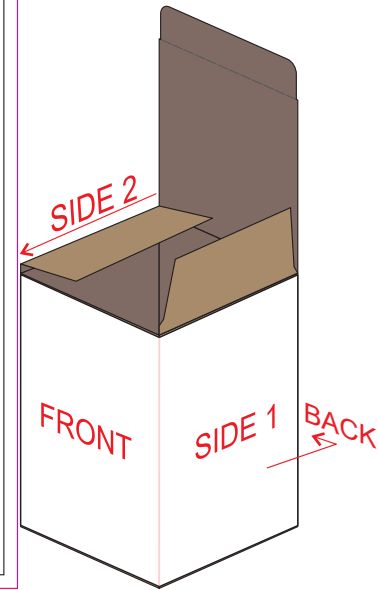

100% of Actual Size
Screen Print (one colour)

100% of Actual Size
Screen Print (one colour)
Double Sided Template Front & Back

Red Line = Exact opposites of the product
(centre artwork to the red line)

Flip Colour	Lid Colour	Band Colour
Grey	Grey	Grey
White	White	White
Yellow	Yellow	Yellow
Orange	Orange	Orange
Pink	Pink	Pink
Red	White with X	Red
Light Green	Light Green	Light Green
Dark Green	Dark Green	Dark Green
Cyan	White with X	Cyan
Light Blue	White with X	Light Blue
Dark Blue	White with X	Dark Blue
Dark Navy	White with X	Dark Navy
Purple	White with X	Purple
Dark Grey	Dark Grey	Dark Grey

100% of Actual Size
Silicone Digital Print
Debossed

SIDE 1

SIDE 2

100% of Actual Size
Digital Packaging Print
FRONT

Artwork will be printed directly onto the product via CMYK printing (no white),
colours will not be vibrant due to white ink not being available for this process.

GIFT BOX SLEEVE

60% of Actual Size

Digital Print

Blue Line = The SIGNIFICANT PRINT AREA
(Keep all critical images & text within this box)

Black Line = Maximum print area

Pink Line = Bleed off to here

Red Line = Fold Line