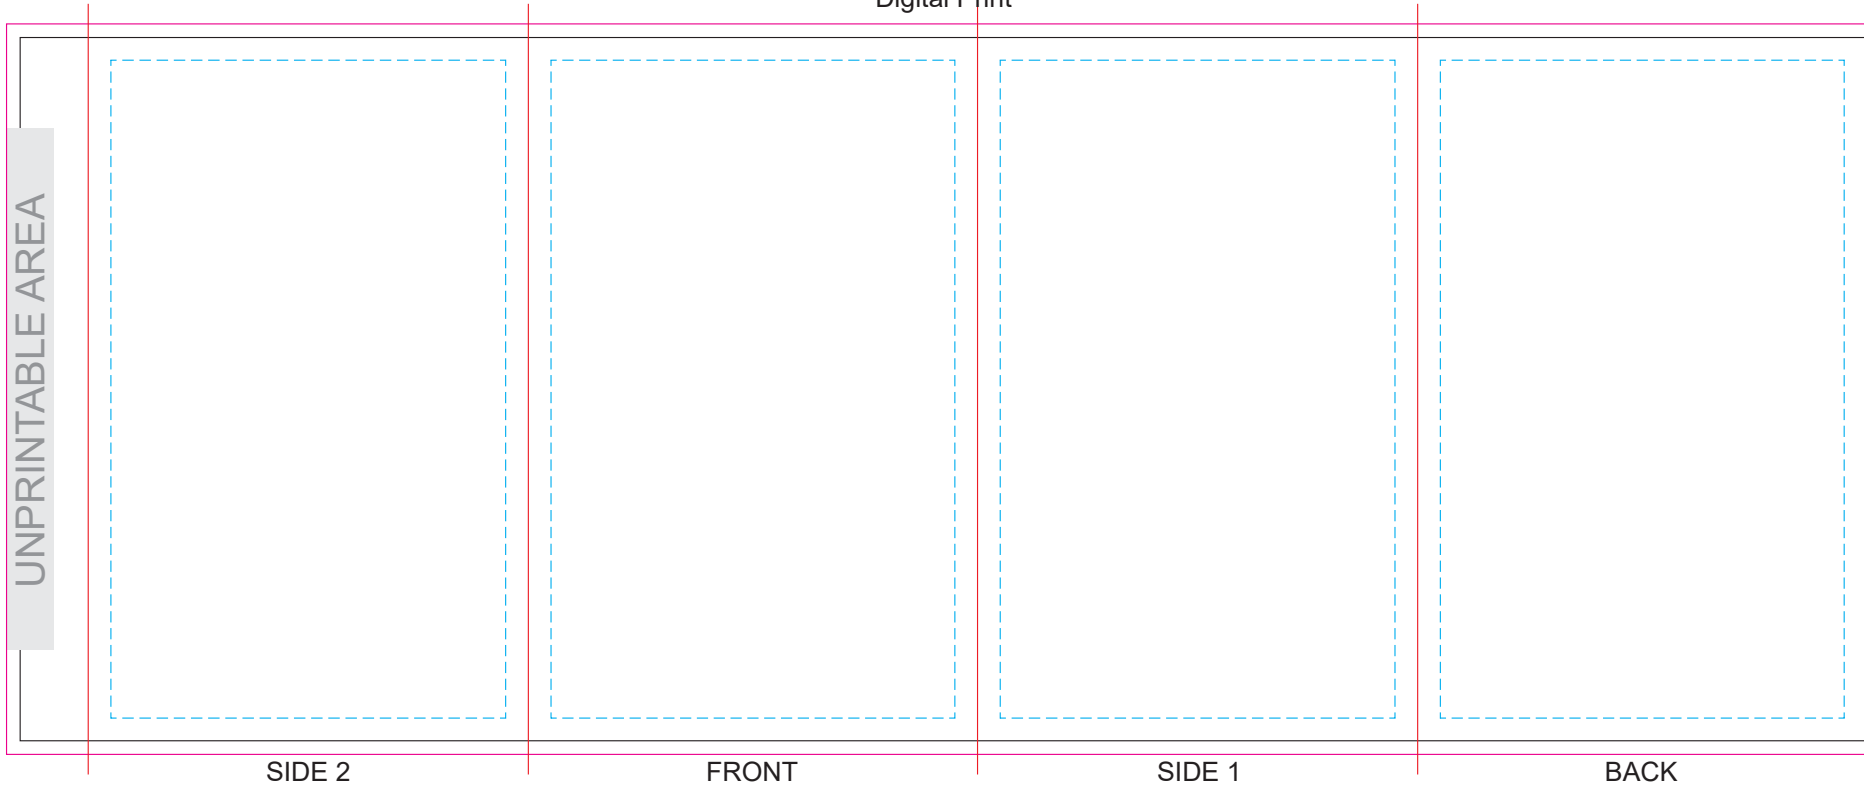

100% of Actual Size
Pad Print

SIDE 1

SIDE 2

Flip Colour	Lid Colour	Band Colour
White	White	White
Yellow	Yellow	Yellow
Orange	Orange	Orange
Pink	Pink	Pink
Red	X	Red
Light Green	Light Green	Light Green
Green	Green	Green
Cyan	X	Cyan
Blue	X	Blue
Dark Blue	X	Dark Blue
Purple	X	Purple
Grey	Grey	Grey

100% of Actual Size
Screen Print (one colour)

100% of Actual Size
Screen Print (one colour)
Double Sided Template Front & Back

Red Line = Exact opposites of the product
(centre artwork to the red line)

Flip Colour	Lid Colour	Band Colour
Grey	Grey	Grey
White	White	White
Yellow	Yellow	Yellow
Orange	Orange	Orange
Pink	Pink	Pink
Red	White with X	Red
Light Green	Light Green	Light Green
Dark Green	Dark Green	Dark Green
Cyan	White with X	Cyan
Light Blue	White with X	Light Blue
Dark Blue	White with X	Dark Blue
Dark Navy	White with X	Dark Navy
Purple	White with X	Purple
Dark Grey	Dark Grey	Dark Grey

100% of Actual Size
Silicone Digital Print
Debossed

SIDE 1

SIDE 2

100% of Actual Size
Digital Packaging Print
FRONT

Artwork will be printed directly onto the product via CMYK printing (no white),
colours will not be vibrant due to white ink not being available for this process.

GIFT BOX SLEEVE

60% of Actual Size

Digital Print

Blue Line = The SIGNIFICANT PRINT AREA
(Keep all critical images & text within this box)

Black Line = Maximum print area

Pink Line = Bleed off to here

Red Line = Fold Line