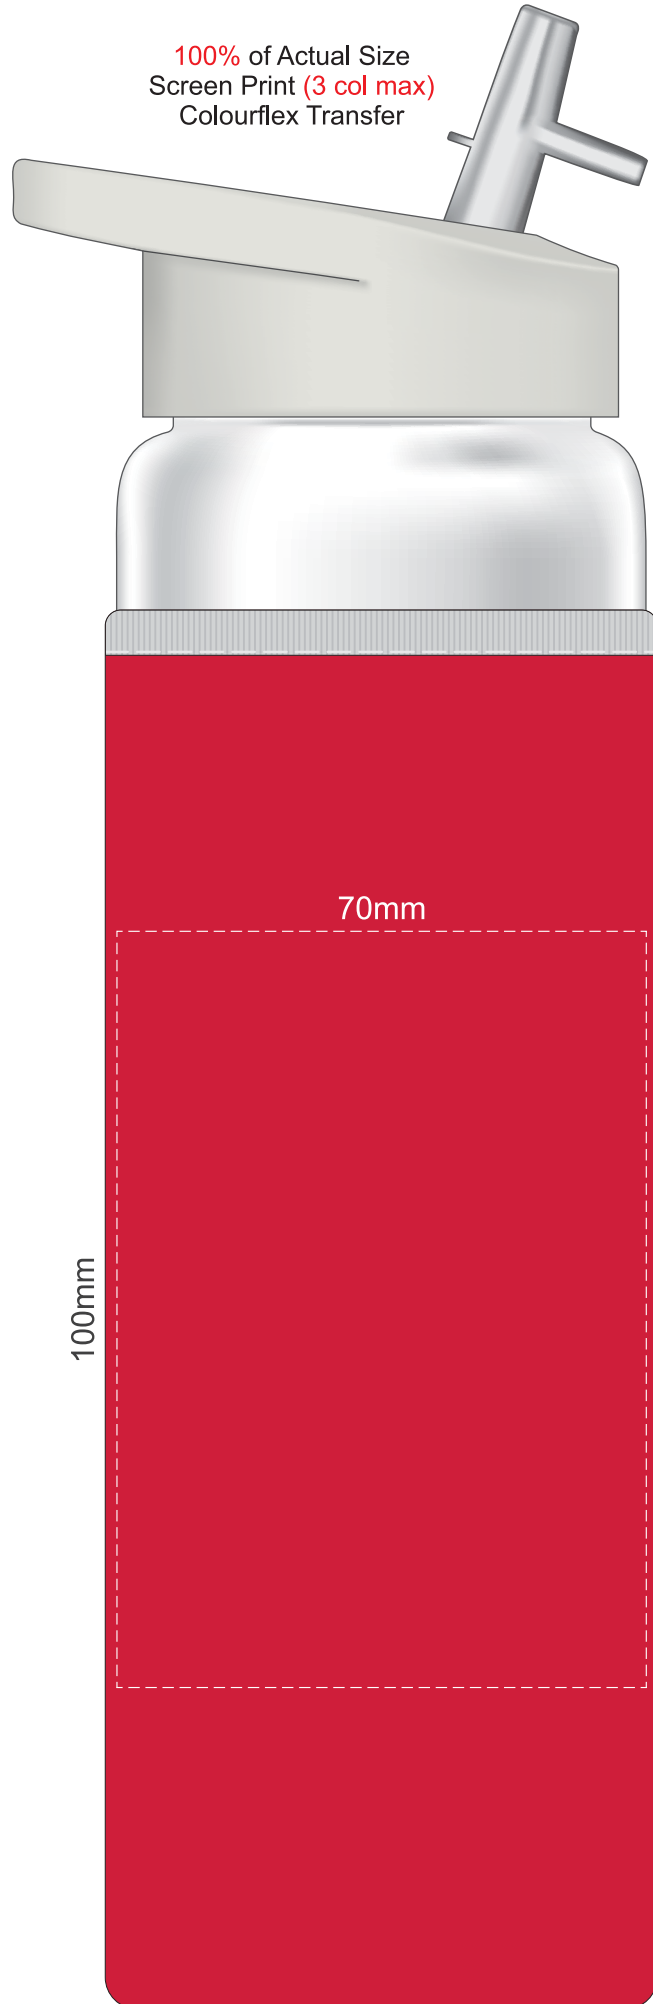

100% of Actual Size
Screen Print (3 col max)
Colourflex Transfer

70mm

100mm