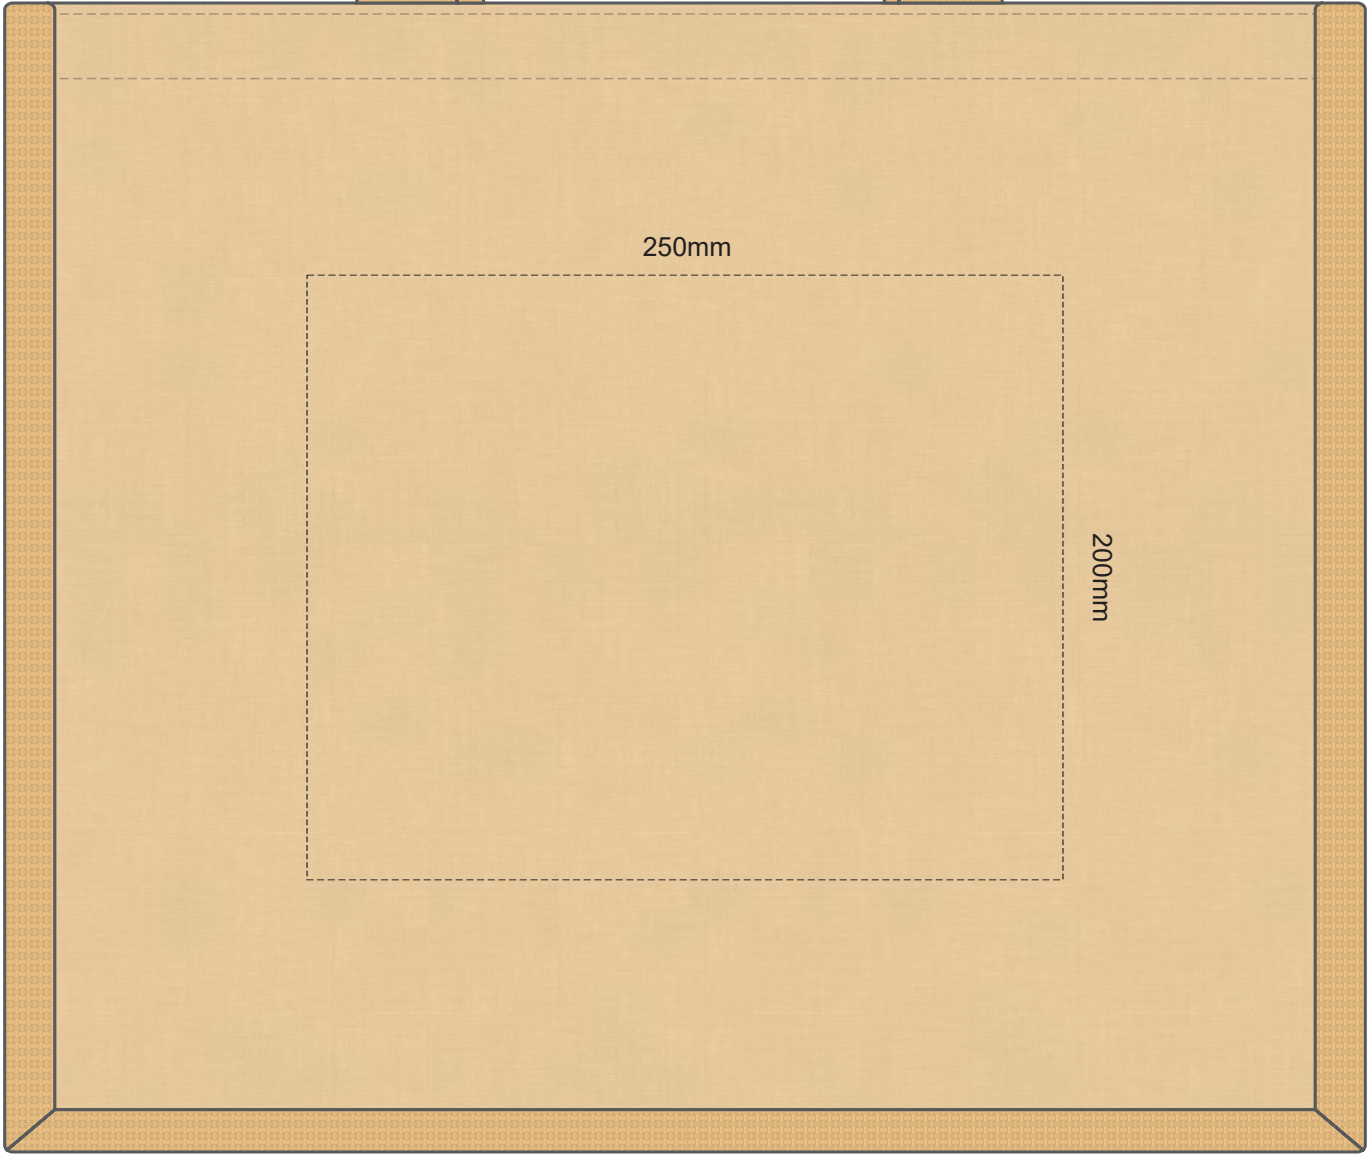

40% of Actual Size
Screen Print

Please be aware the artwork will be significantly affected by the texture of the bag.
Fine detailing, small text will be lost in the texture of the bag and may not be legible.

40% of Actual Size
Colourflex Transfer
Faux Embroidery

Please note the orientation of these print areas may be rotated to best suit your needs.