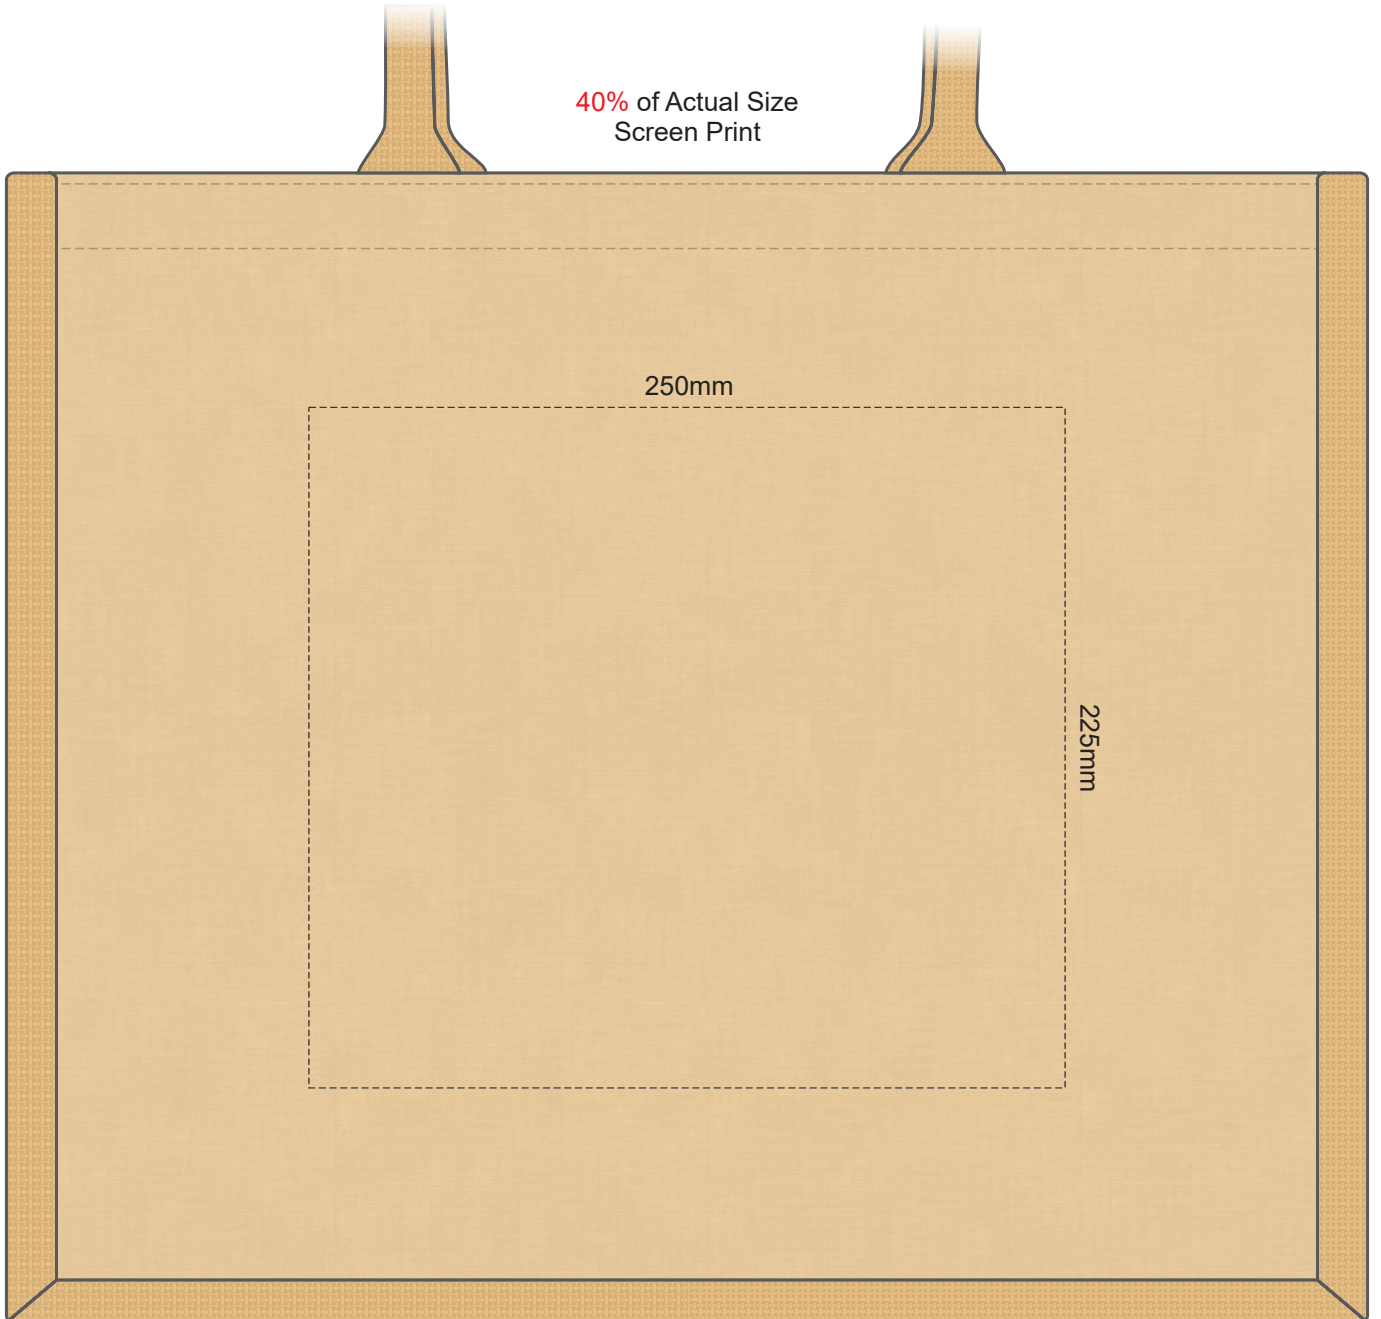

40% of Actual Size
Screen Print

Please be aware the artwork will be significantly affected by the texture of the bag.
Fine detailing, small text will be lost in the texture of the bag and may not be legible.

40% of Actual Size
Colourflex Transfer
Faux Embroidery

Please note the orientation of these print areas may be rotated to best suit your needs.