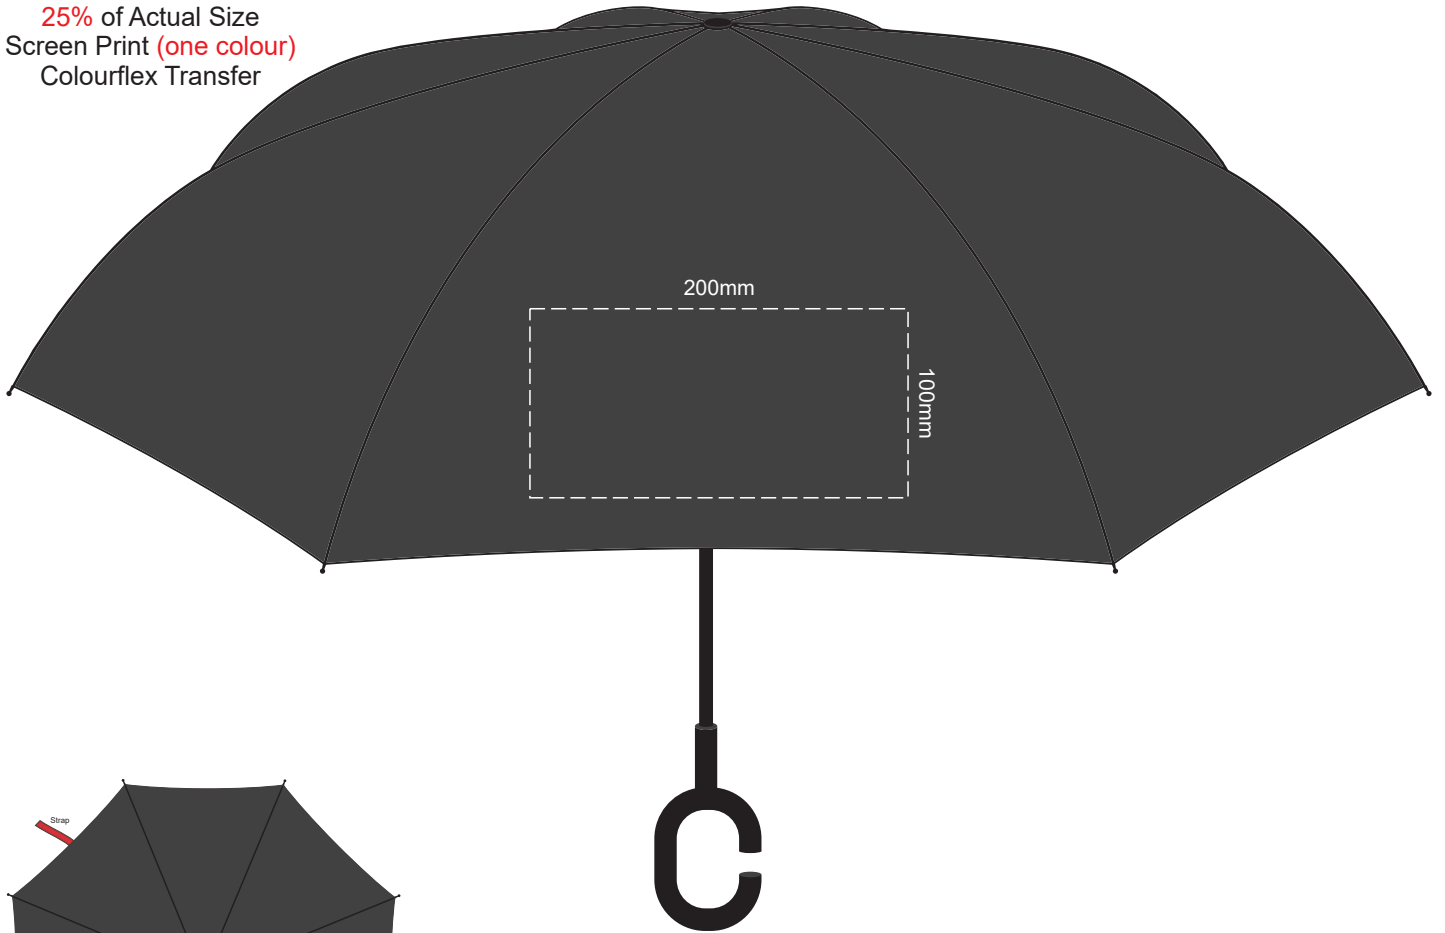

25% of Actual Size
Screen Print (one colour)
Colourflex Transfer

Top view at 5%
to indicate which
panel/s to be decorated.