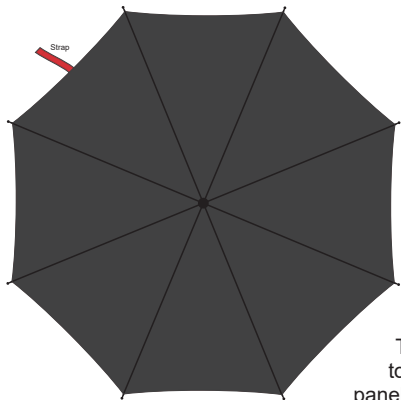

25% of Actual Size
Screen Print (one colour)
Colourflex Transfer

Top view at 5%
to indicate which
panel/s to be decorated.