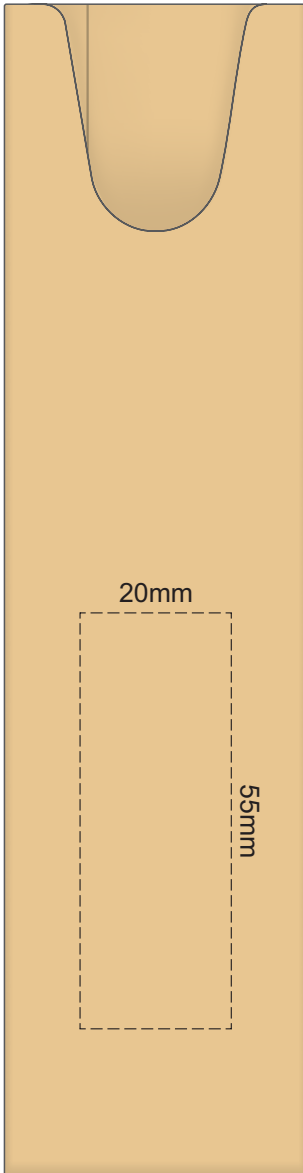

100% of Actual Size  
Screen Print

POSITION A

100% of Actual Size  
Pad Print

POSITION D

POSITION E

100% of Actual Size  
Direct Digital

POSITION D

POSITION E

100% of Actual Size  
Pad Print (one side only)

100% of Actual Size  
Digital Packaging Print  
(one side only)

Digital Print is only available for natural option  
Artwork will be printed directly onto the product via CMYK printing (no white),  
colours will not be vibrant due to white ink not being available for this process.