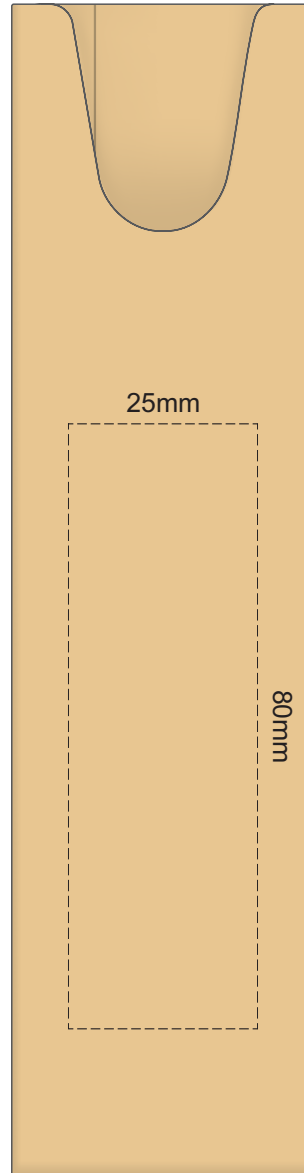

100% of Actual Size  
Screen Print

POSITION A

100% of Actual Size  
Pad Print

POSITION D

POSITION E

100% of Actual Size  
Direct Digital

POSITION D

POSITION E

100% of Actual Size  
Pad Print (one side only)

100% of Actual Size  
Digital Packaging Print  
(one side only)

Digital Print is only available for natural option  
Artwork will be printed directly onto the product via CMYK printing (no white),  
colours will not be vibrant due to white ink not being available for this process.