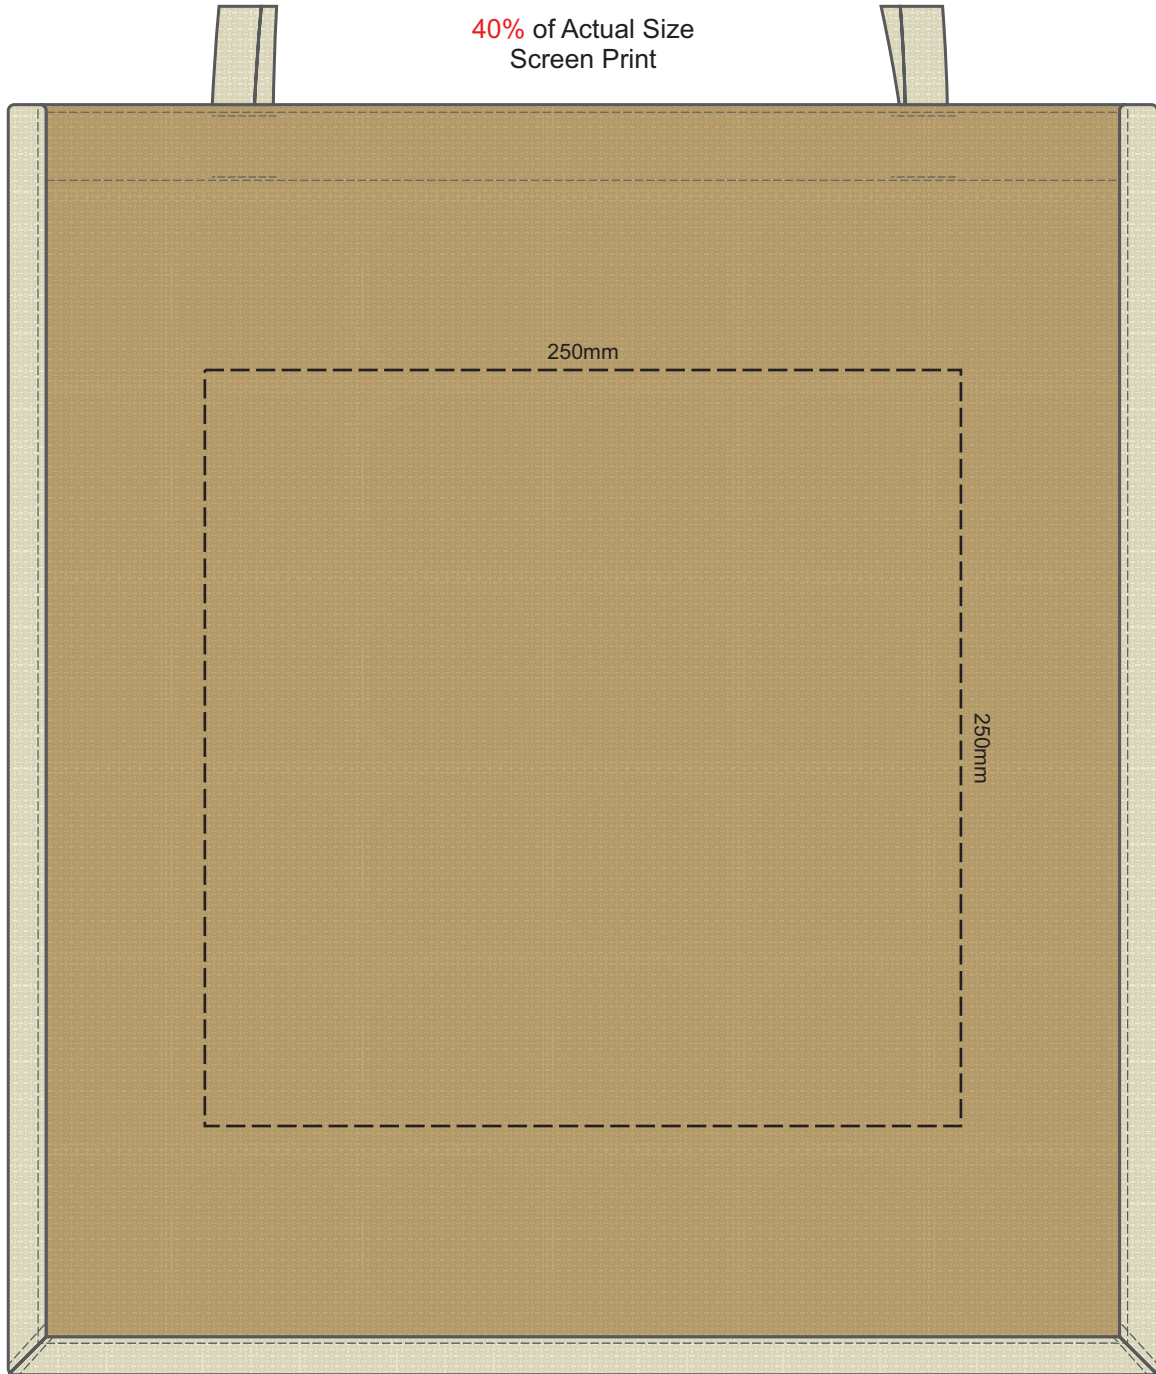

40% of Actual Size
Screen Print

Please be aware the artwork will be significantly affected by the texture of the bag.
Fine detailing, small text will be lost in the texture of the bag and may not be legible.

40% of Actual Size
Colourflex Transfer
Faux Embroidery

Please note the orientation of these print areas may be rotated to best suit your needs.