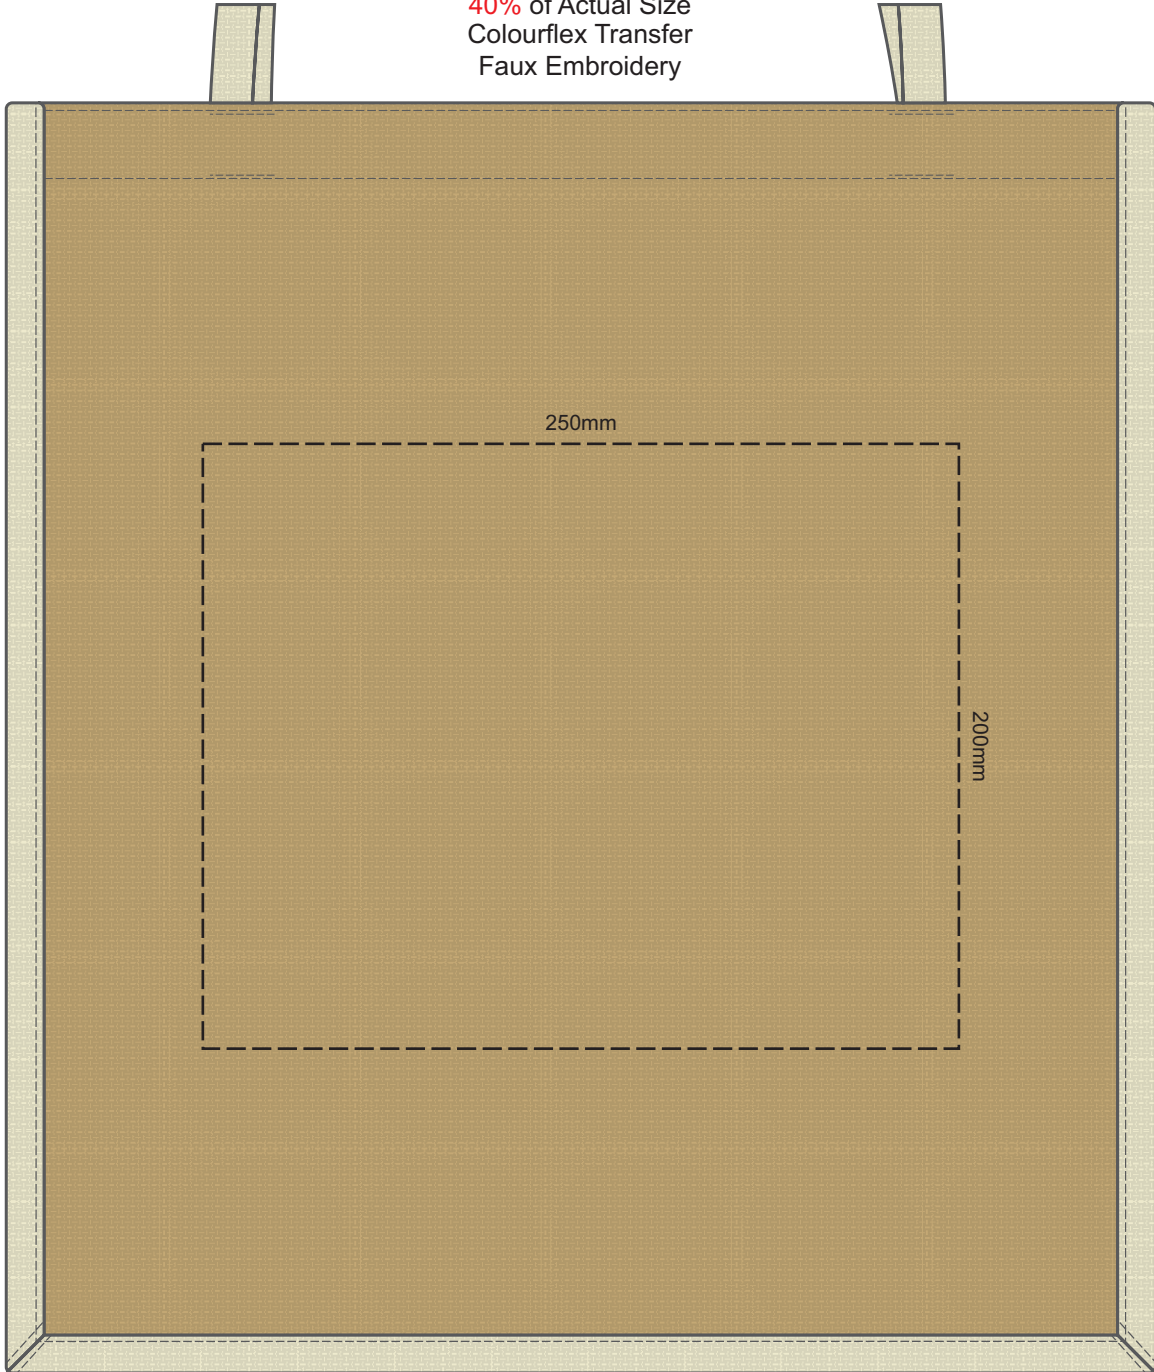

40% of Actual Size
Screen Print

Please be aware the artwork will be significantly affected by the texture of the bag.
Fine detailing, small text will be lost in the texture of the bag and may not be legible.

40% of Actual Size
Colourflex Transfer
Faux Embroidery

Please note the orientation of these print areas may be rotated to best suit your needs.