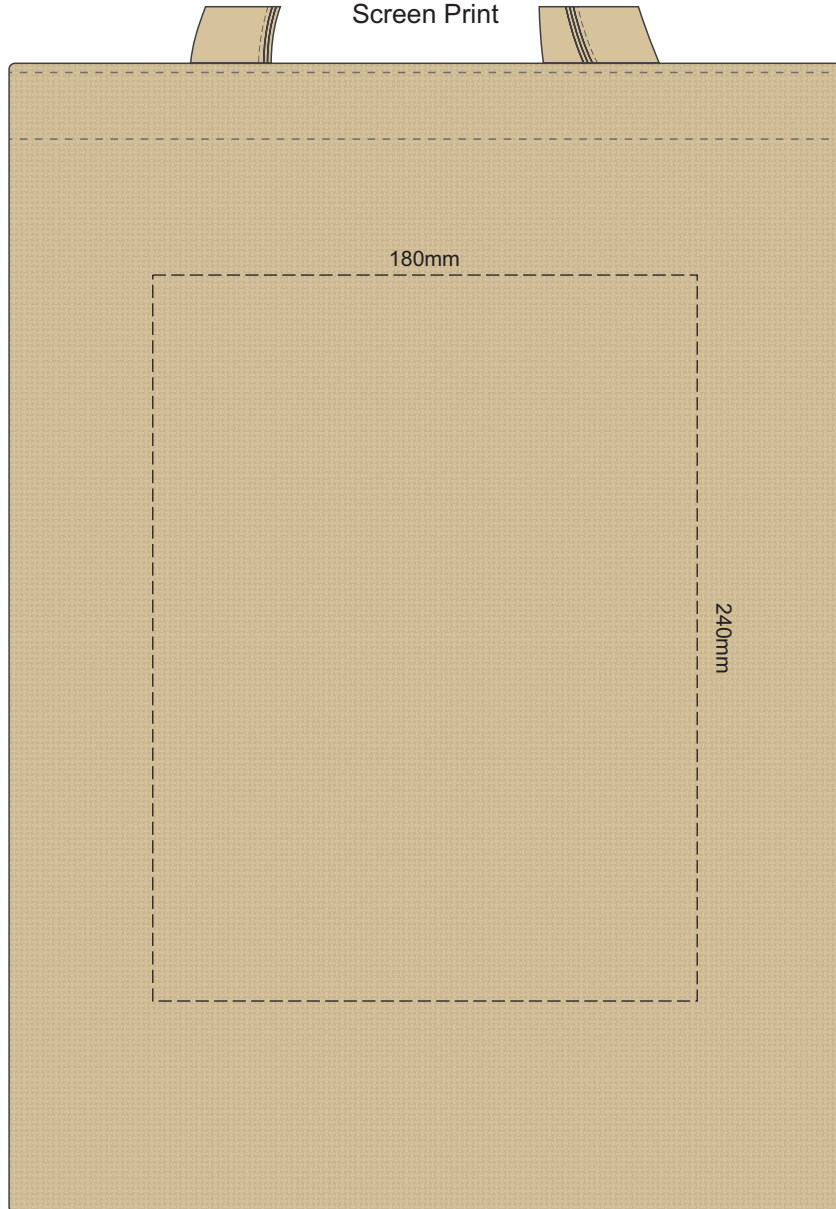

40% of Actual Size
Screen Print

Please be aware the artwork will be significantly affected by the texture of the bag.
Fine Detailing, small text will be lost in the texture of the bag and not be legible.

40% of Actual Size
Colourflex Transfer
Faux Embroidery