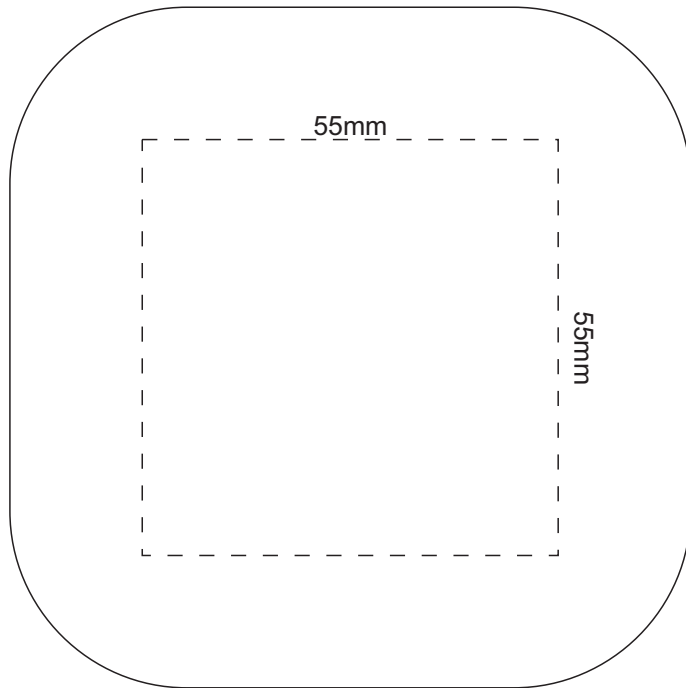

100% of Actual Size  
Pad Print

Print applied on the underside of Coaster.  
Coaster has a textured finish on topside.  
Background will be clear.

100% of Actual Size  
Direct Digital

Blue Line = The SIGNIFICANT PRINT AREA  
(Keep all critical images & text within this box)  
Black Line = Maximum print area  
Pink Line = Bleed off to here

Print applied on the underside of Coaster.  
Coaster has a textured finish on topside.  
Background will be clear unless coloured otherwise

Some minor over spray may be apparent  
when digitally printing full reversal prints