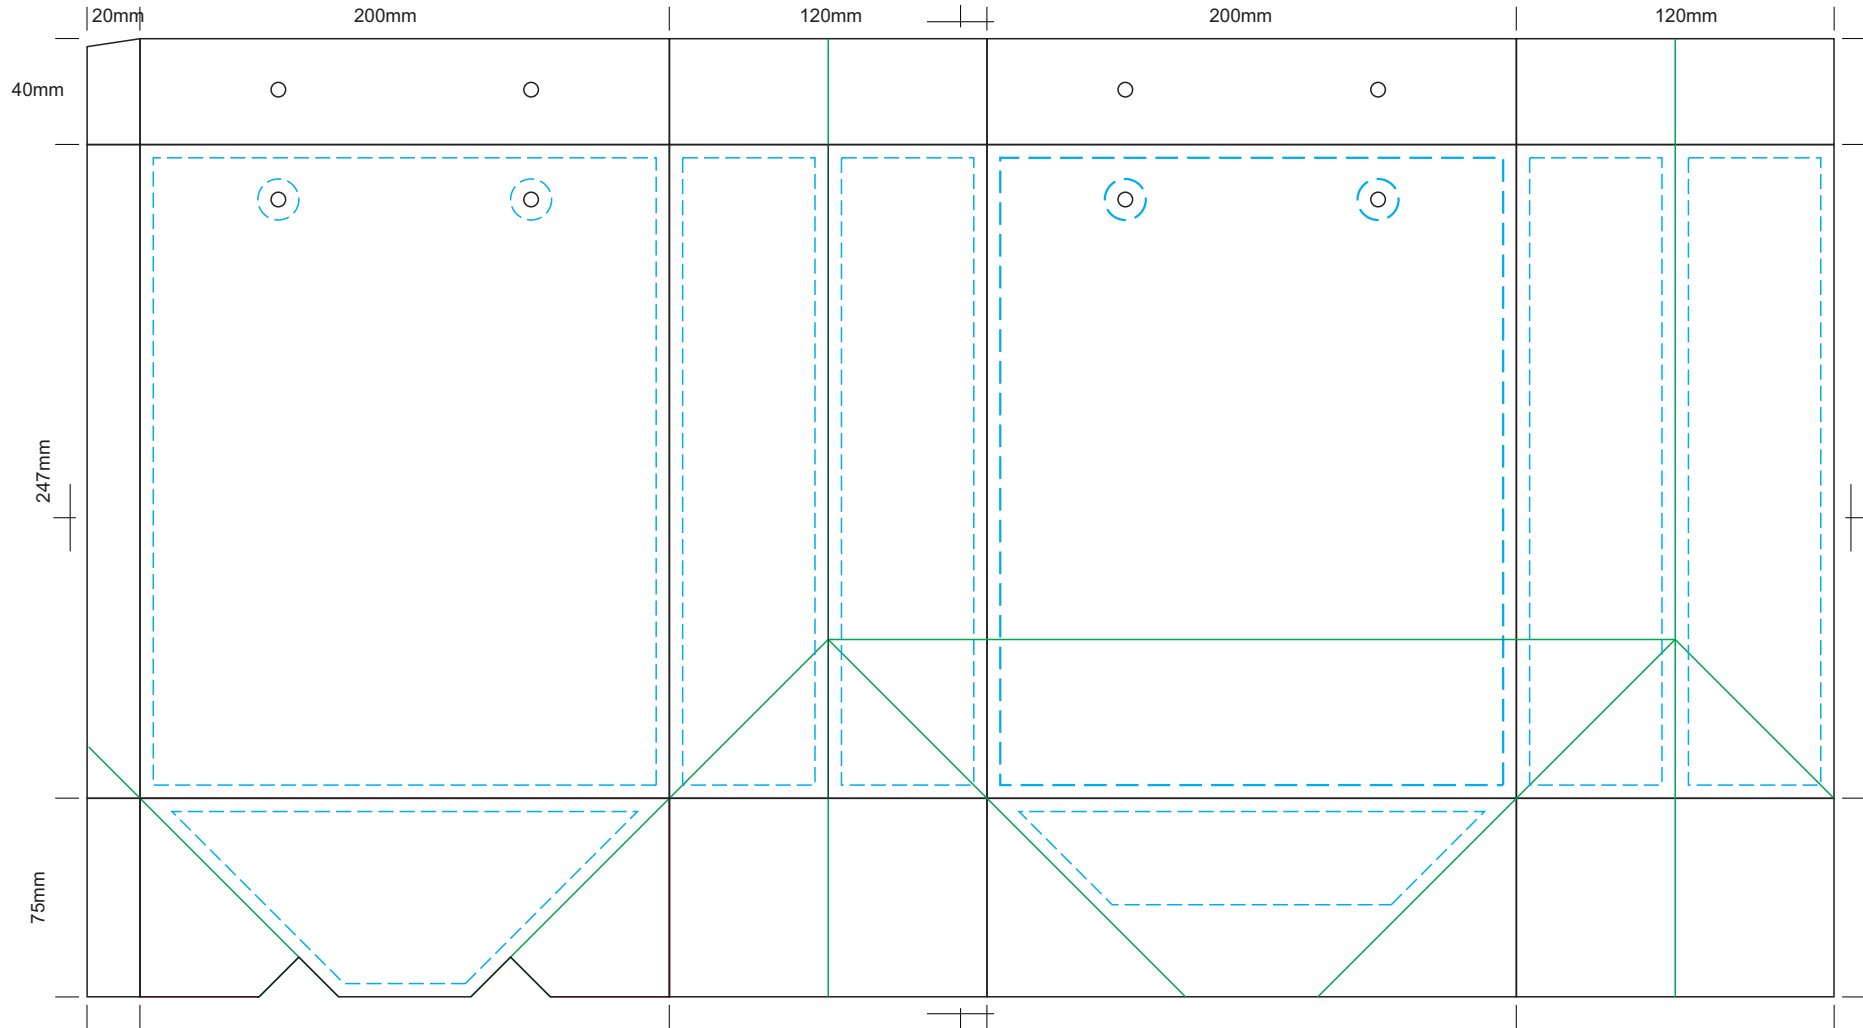

35% of Actual Size  
Full Colour Template

Blue Line = The SIGNIFICANT PRINT AREA  
(Keep all critical images & text within this box)  
Black Line = Maximum print area  
Green Line = Fold Lines