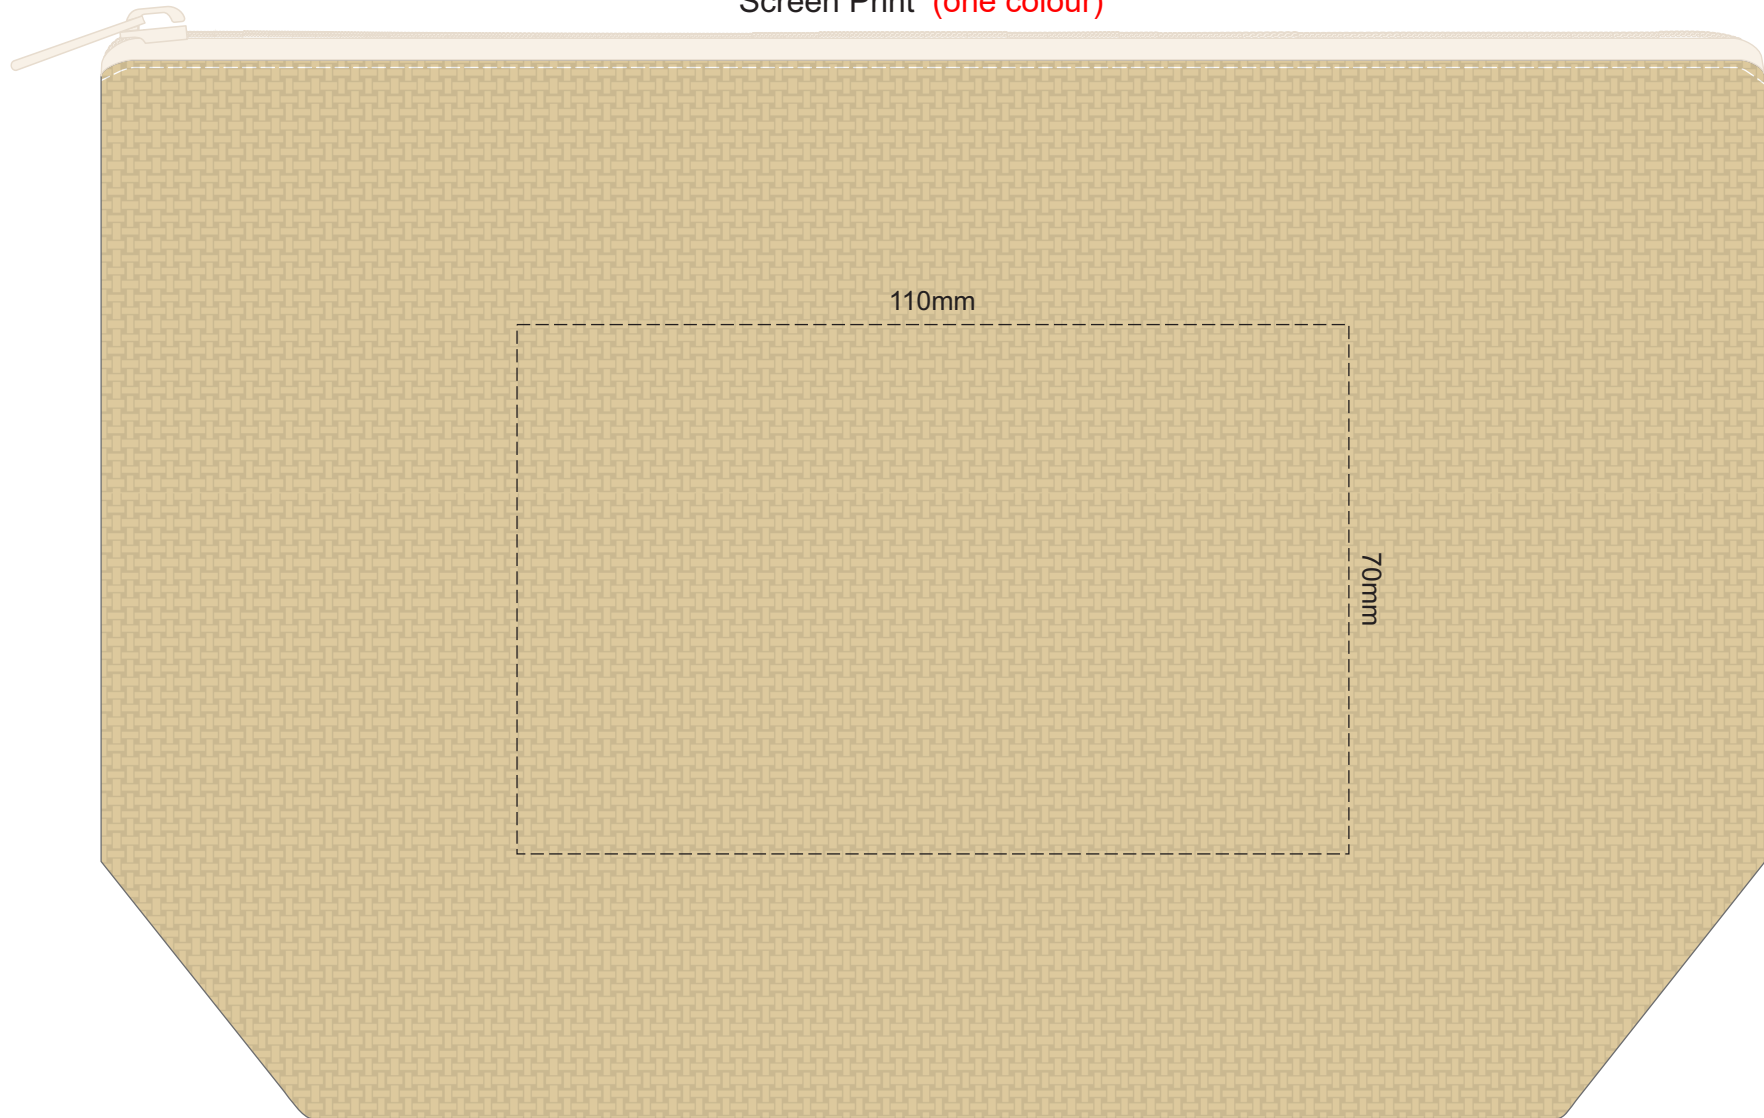

100% of Actual Size  
Screen Print (one colour)

Please be aware the artwork will be significantly affected by the texture of the bag.  
Fine detailing, small text will be lost in the texture of the bag and may not be legible.

100% of Actual Size  
Digital Transfer