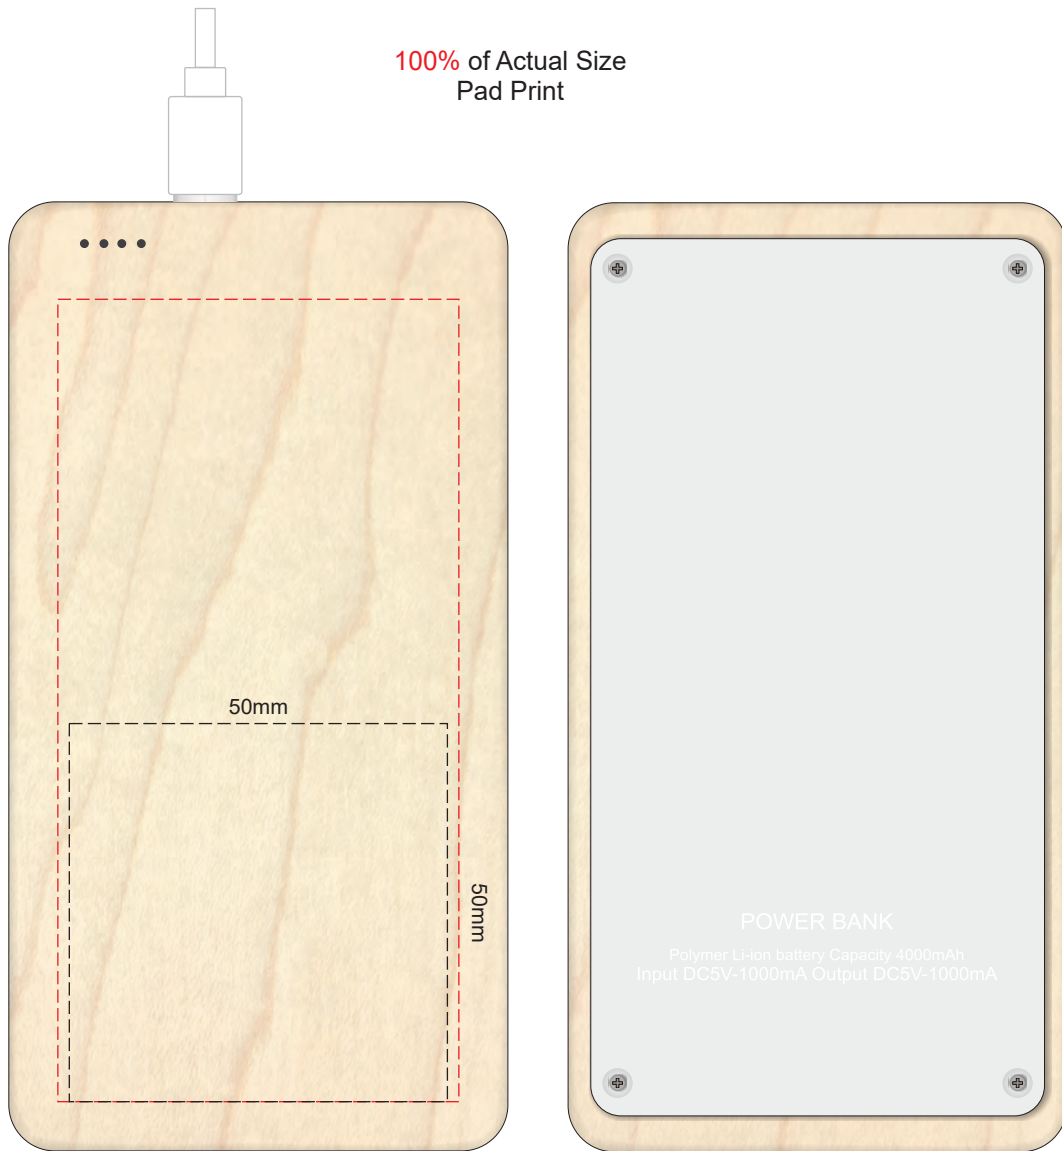

100% of Actual Size
Pad Print

Branding area can be moved **anywhere within the red line.**

100% of Actual Size
Engraving
Direct Digital

Branding area can be moved **anywhere within the red line**.
This product is a natural material, please allow
for variances in grain pattern and engraving colour.

 Engraves to a
Natural Etch

100% of Actual Size
Pad Print