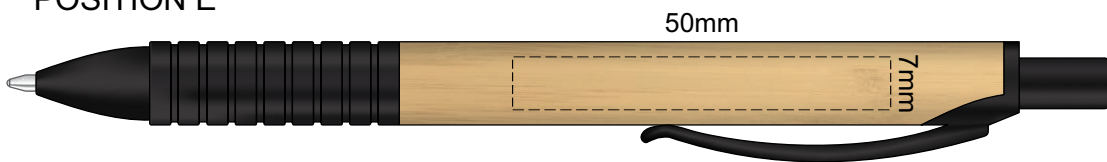

100% of Actual Size

Pad Print

POSITION D

POSITION E

Laser Engraving

POSITION D

POSITION E

NOTE: This product is a natural material, please allow for variances in grain pattern and engraving colour.

 Laser Engraves to a Natural Etch