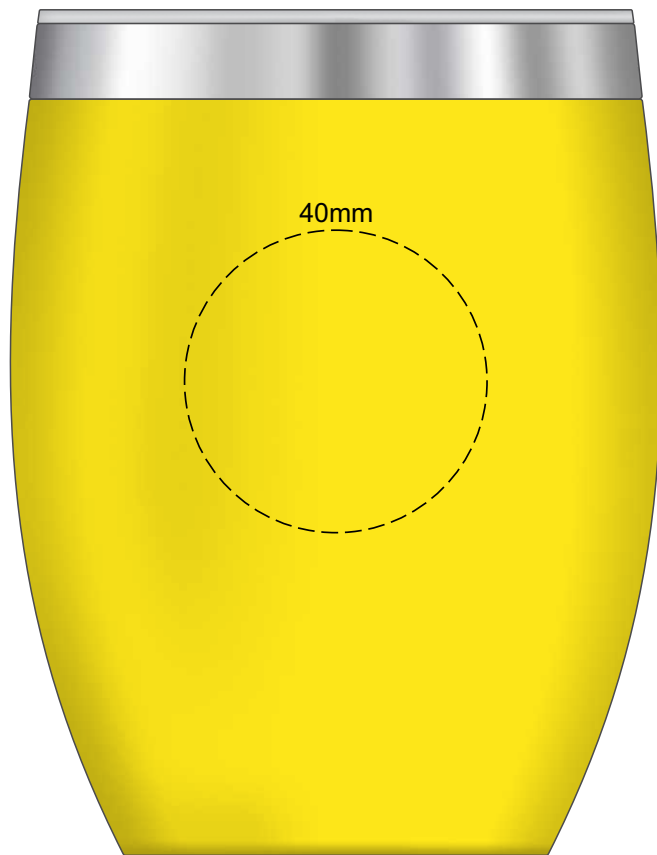

100% of Actual Size
Pad Print

100% of Actual Size
Laser Engraving

 Engraves to a Stainless Steel finish