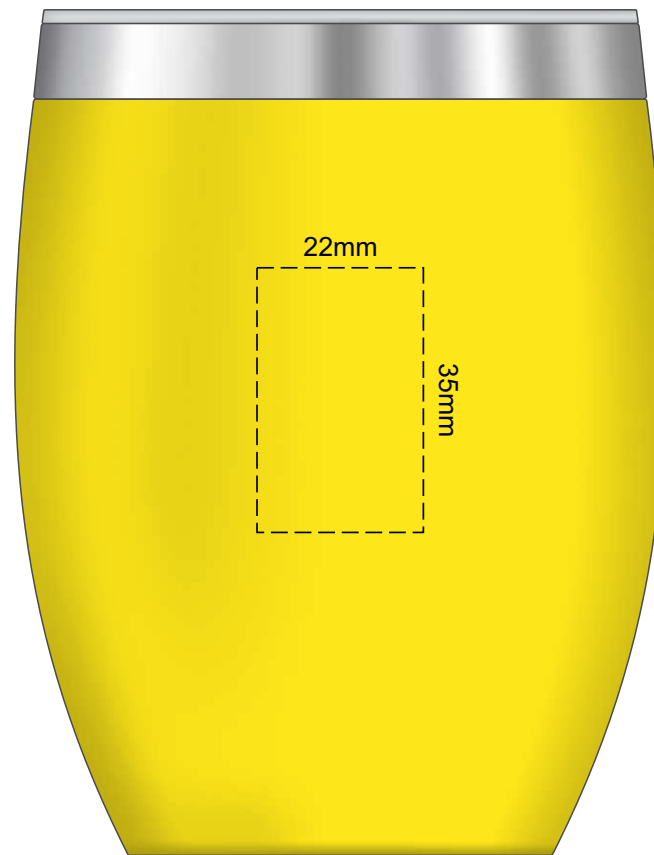

100% of Actual Size
Pad Print

100% of Actual Size
Laser Engraving

 Engraves to a Stainless Steel finish