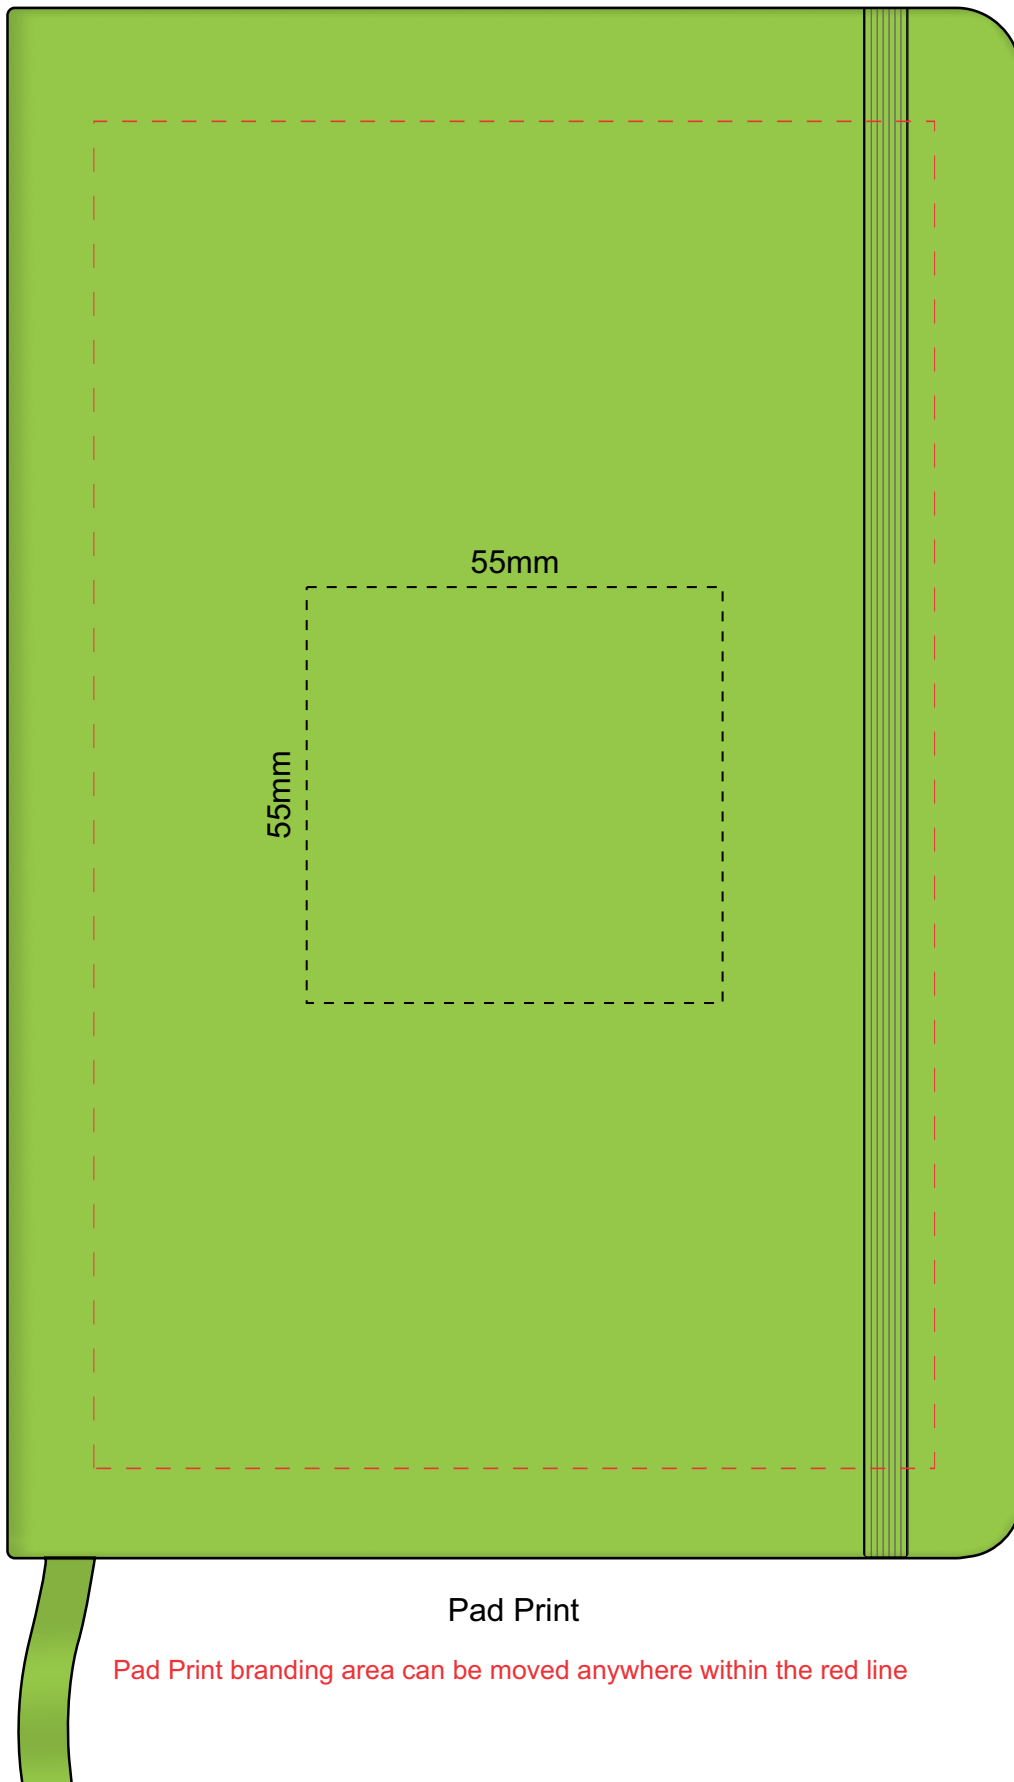

100% of Actual Size

Pad Print

Pad Print branding area can be moved anywhere within the red line

100% of Actual Size

Pad Print

Pad Print branding area can be moved anywhere within the red line

100% of Actual Size

Screen Print (one colour)

100% of Actual Size

Direct Digital

100% of Actual Size

Debossing

Pad Print branding area can be moved anywhere within the red line