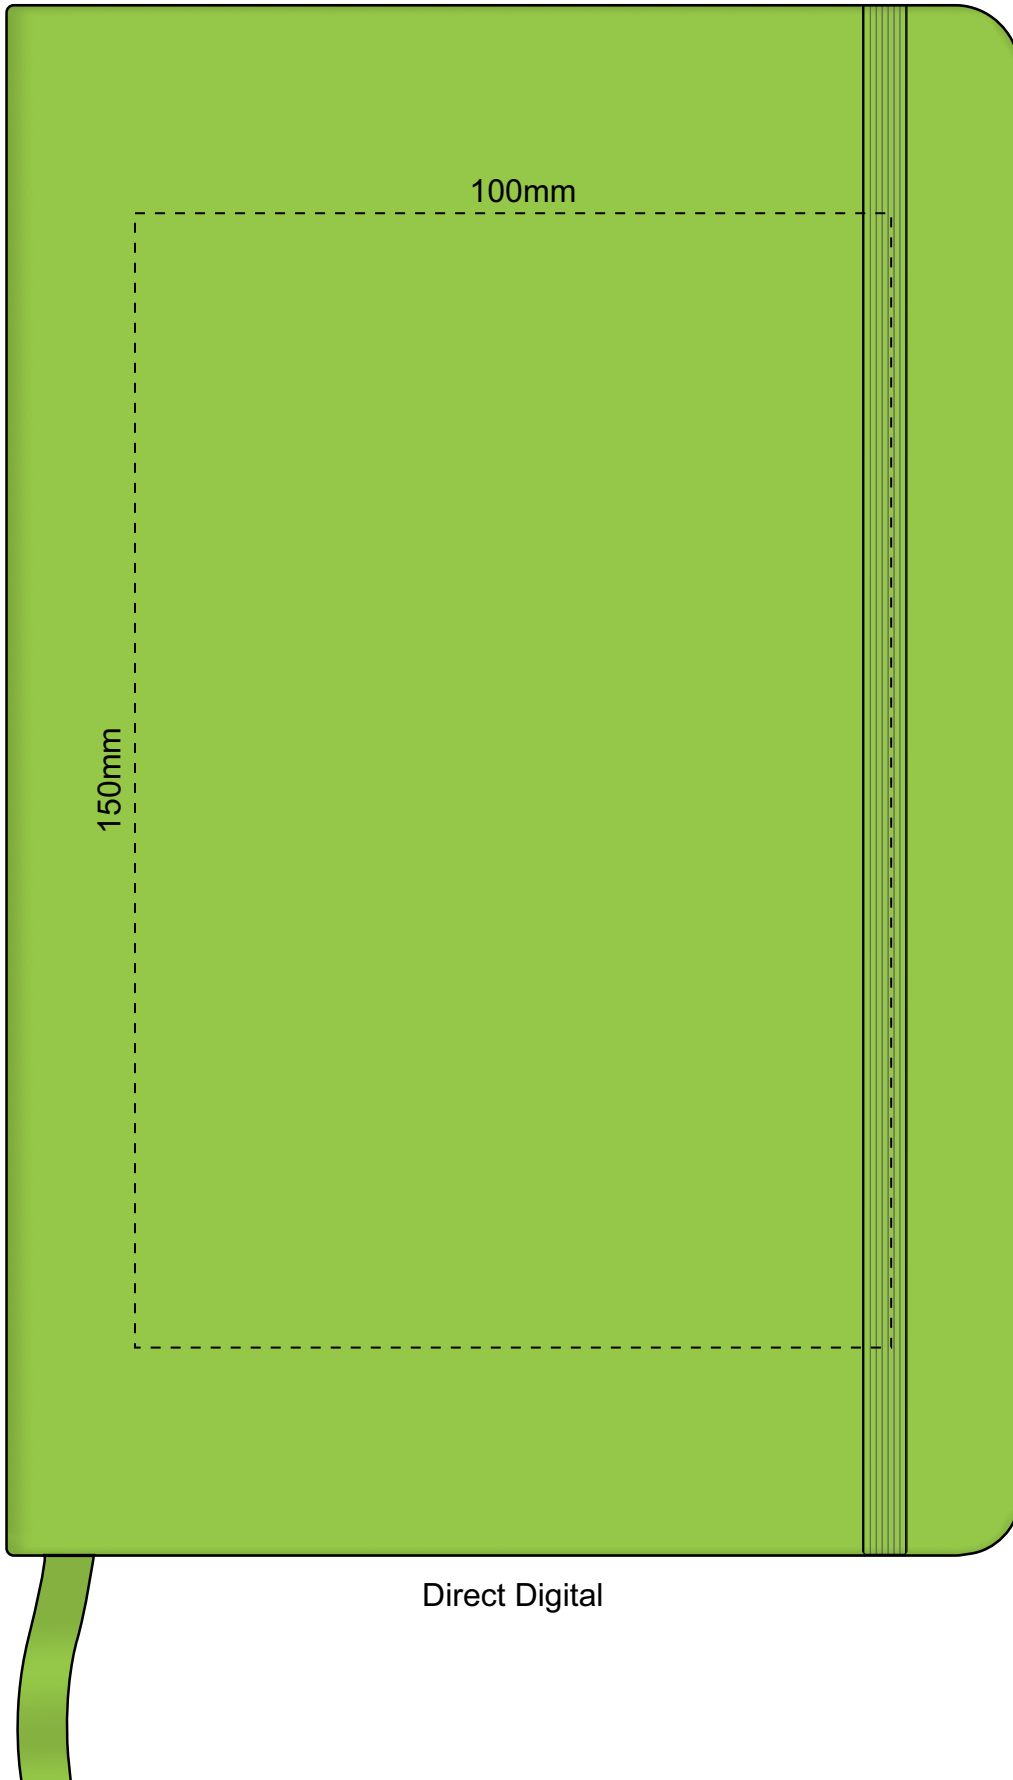

100% of Actual Size

Pad Print

Pad Print branding area can be moved anywhere within the red line

100% of Actual Size

Pad Print

Pad Print branding area can be moved anywhere within the red line

100% of Actual Size

Screen Print (one colour)

100% of Actual Size

Direct Digital

100% of Actual Size

Debossing

Pad Print branding area can be moved anywhere within the red line