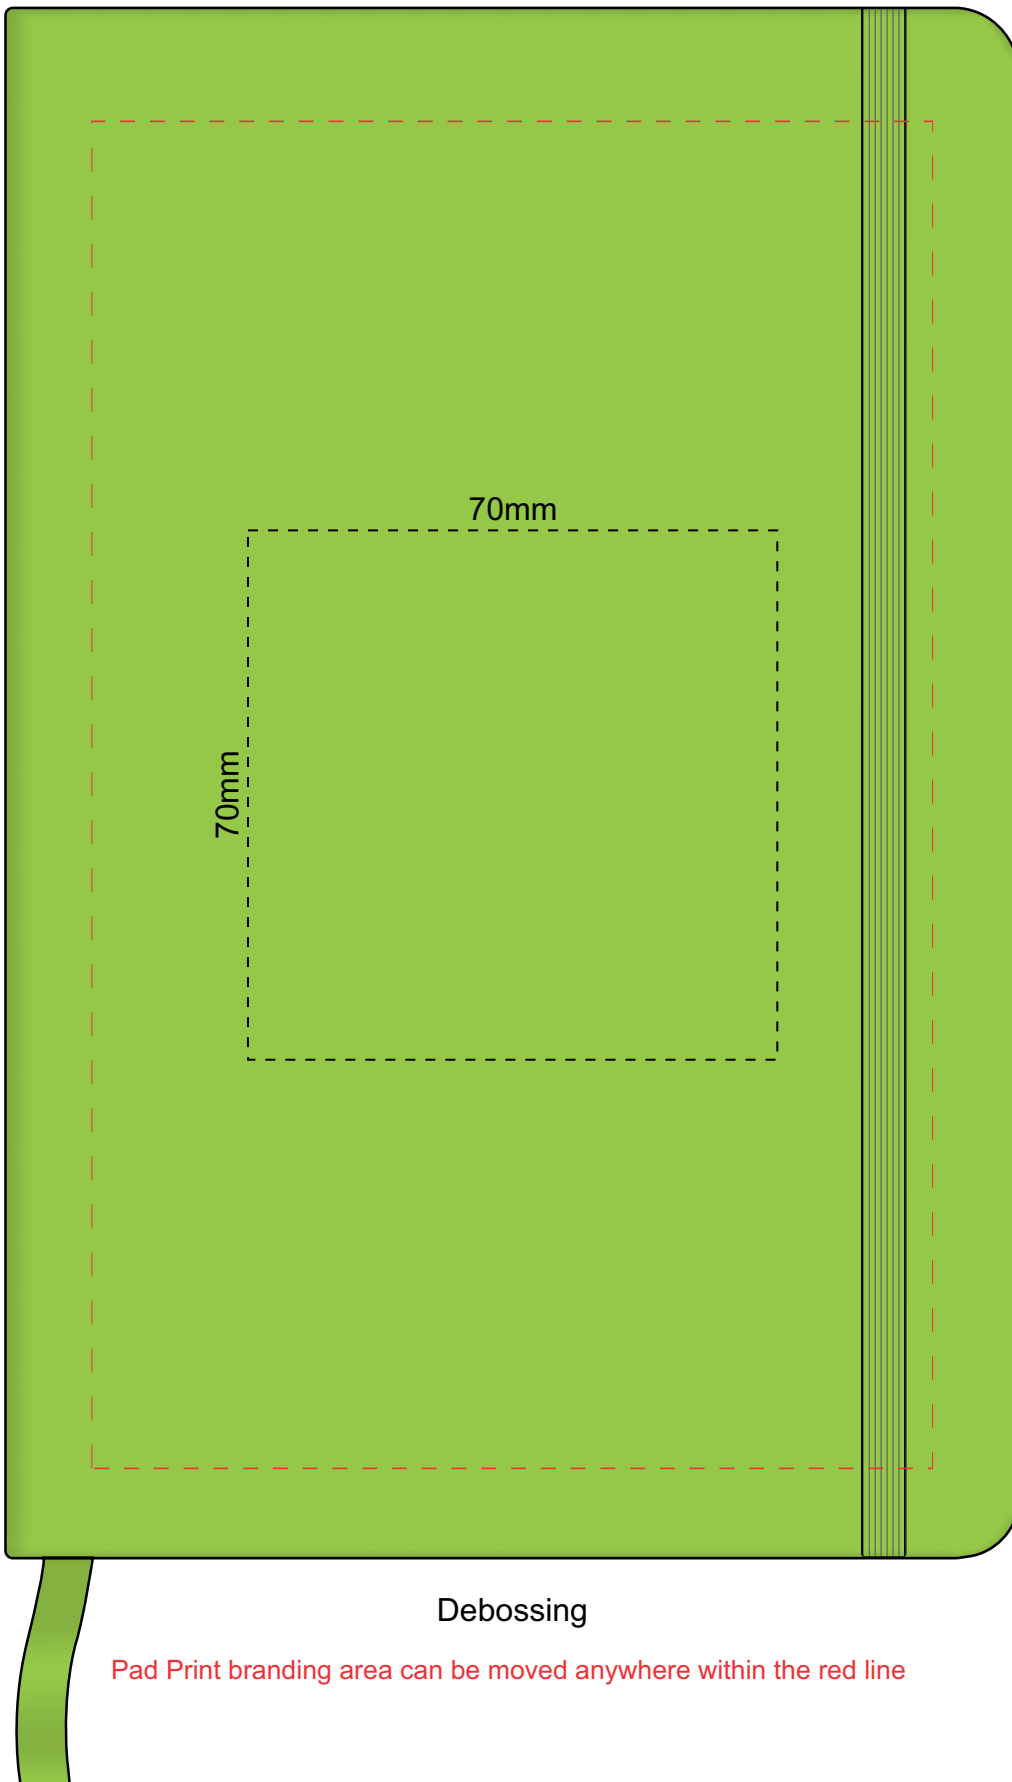

100% of Actual Size

Pad Print

Pad Print branding area can be moved anywhere within the red line

100% of Actual Size

Pad Print

Pad Print branding area can be moved anywhere within the red line

100% of Actual Size

Screen Print (one colour)

100% of Actual Size

Direct Digital

100% of Actual Size

Debossing

Pad Print branding area can be moved anywhere within the red line