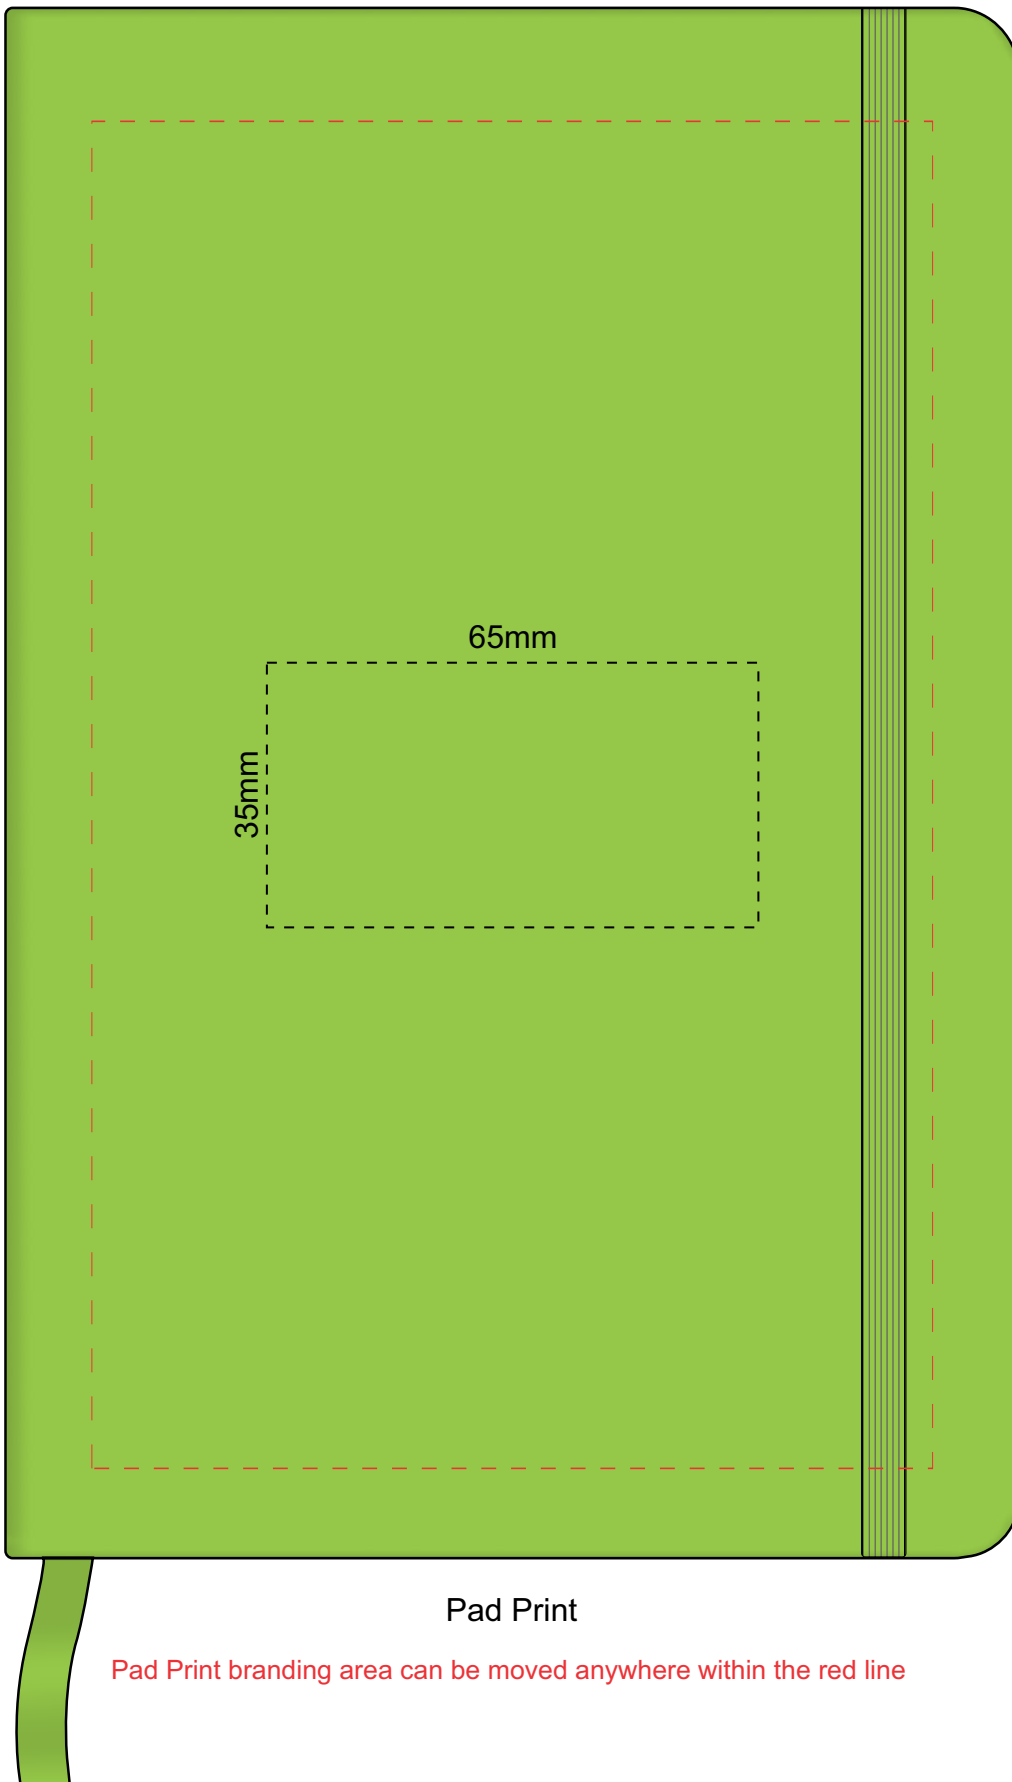

100% of Actual Size

Pad Print

Pad Print branding area can be moved anywhere within the red line

100% of Actual Size

Pad Print

Pad Print branding area can be moved anywhere within the red line

100% of Actual Size

Screen Print (one colour)

100% of Actual Size

Direct Digital

100% of Actual Size

Debossing

Pad Print branding area can be moved anywhere within the red line