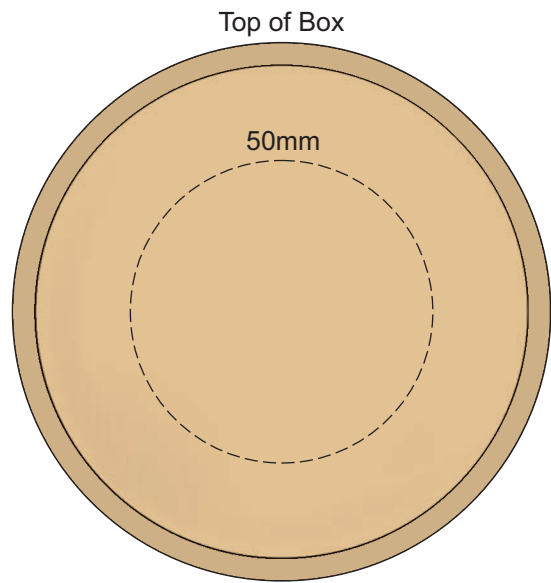

100% of Actual Size

Pad Print

100% of Actual Size

Pad Print

100% of Actual Size

Screen Print (one colour)

180mm

120mm

Red Line = Exact opposites of the product  
(centre artwork to the red line)

100% of Actual Size

Engraving

Engraves to a Natural Etch

90% of Actual Size  
Rotary Digital

224mm

163mm

Red Line = Exact opposites of the product  
(centre artwork to the red line)

Screw Lid

Flip Valve Lid

80% of Actual Size  
Pad Print (one colour)

Branding area can be moved **anywhere** within the red line.