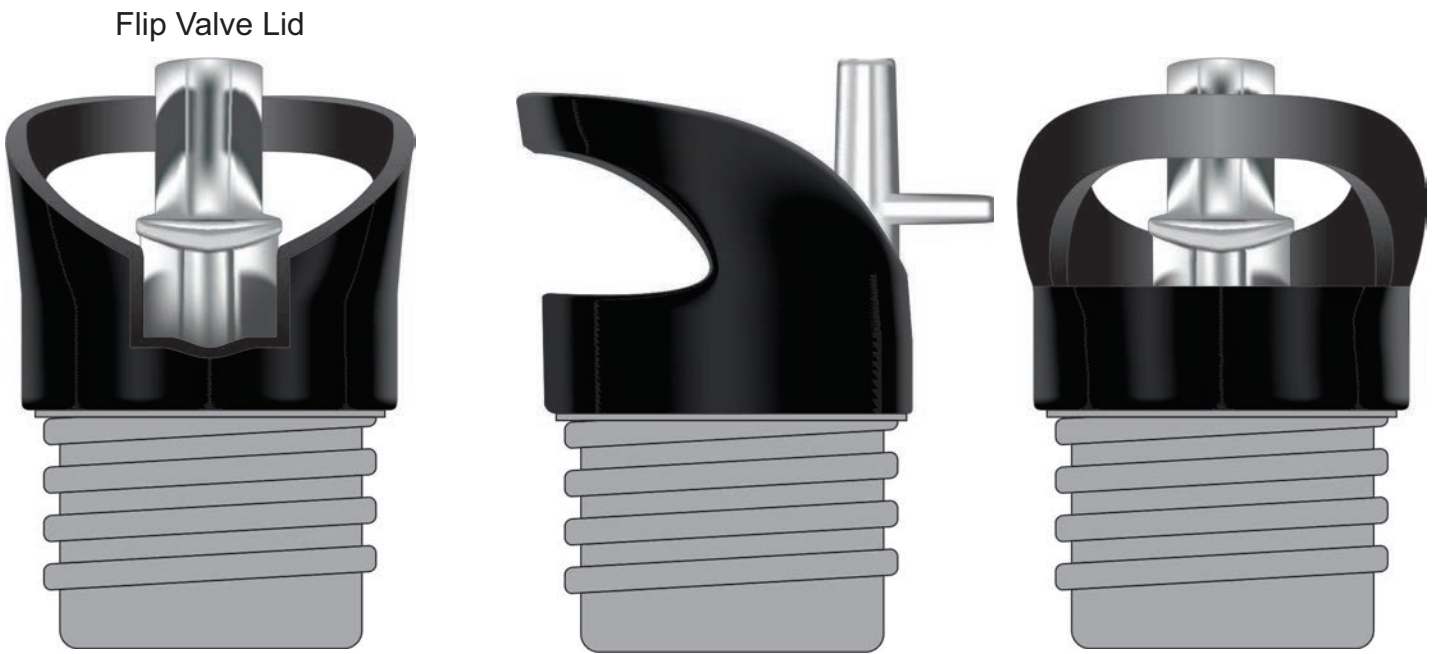

Red Line = Exact opposites of the product  
(centre artwork to the red line)

100% of Actual Size

Engraving

Engraves to a Natural Etch

90% of Actual Size  
Rotary Digital

224mm

163mm

Red Line = Exact opposites of the product  
(centre artwork to the red line)

Screw Lid

Flip Valve Lid

80% of Actual Size  
Pad Print (one colour)

Branding area can be moved **anywhere** within the red line.