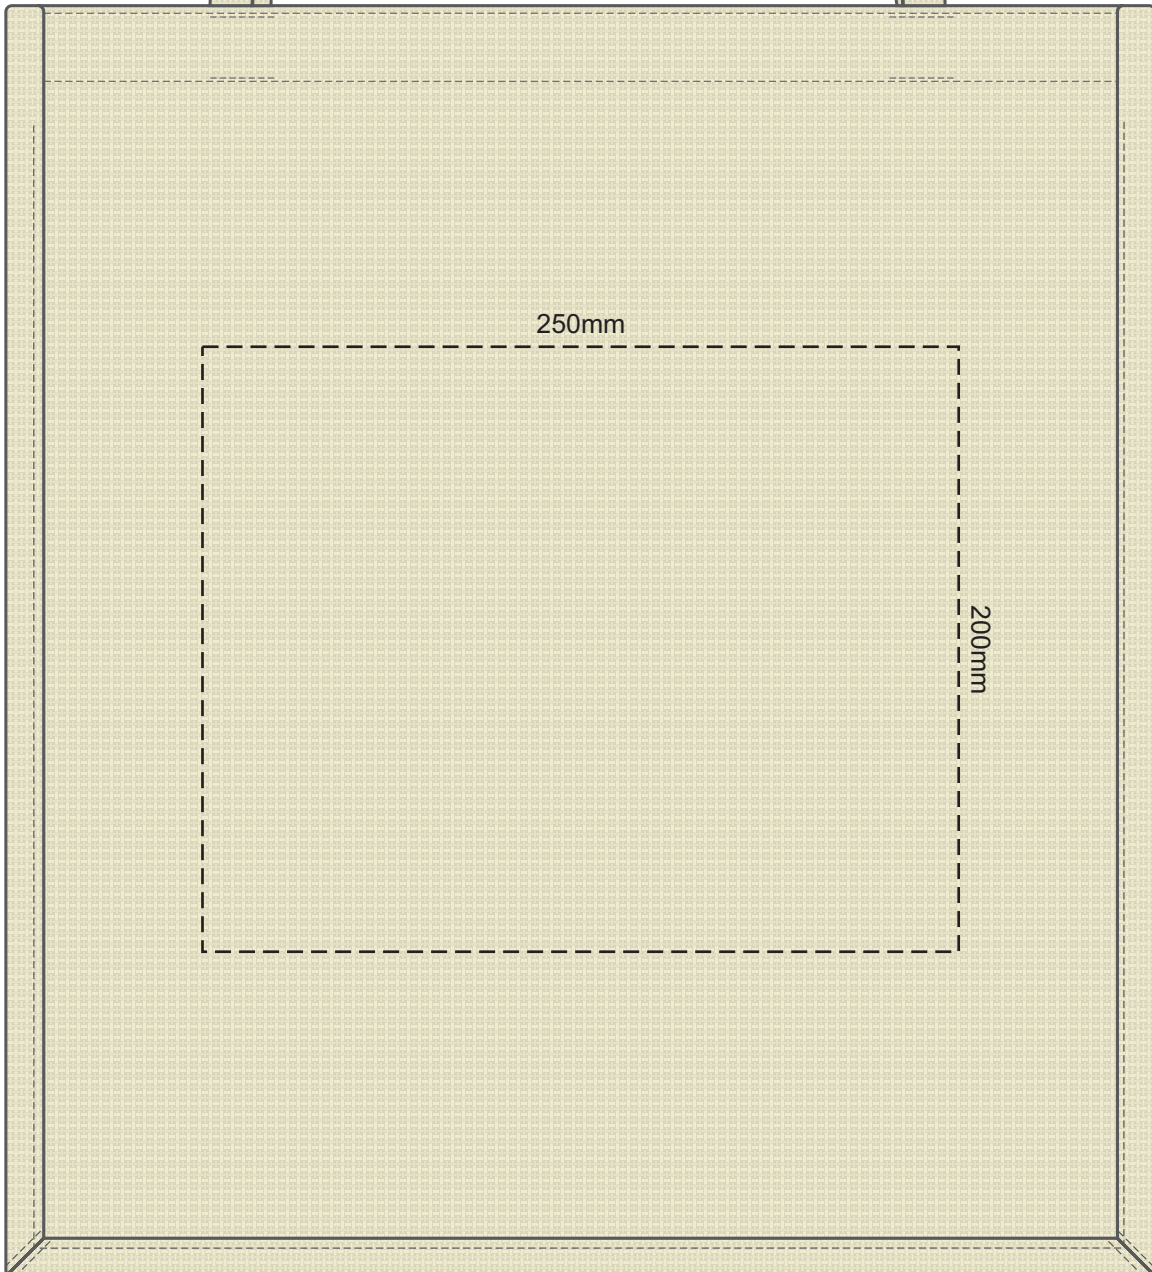

40% of Actual Size
Screen Print

250mm

250mm

Please be aware the artwork will be significantly affected by the texture of the bag. Fine detailing, small text will be lost in the texture of the bag and may not be legible.

40% of Actual Size
Digital Transfer

Digital Transfer
Please note the orientation of these print areas may be rotated to best suit your needs.