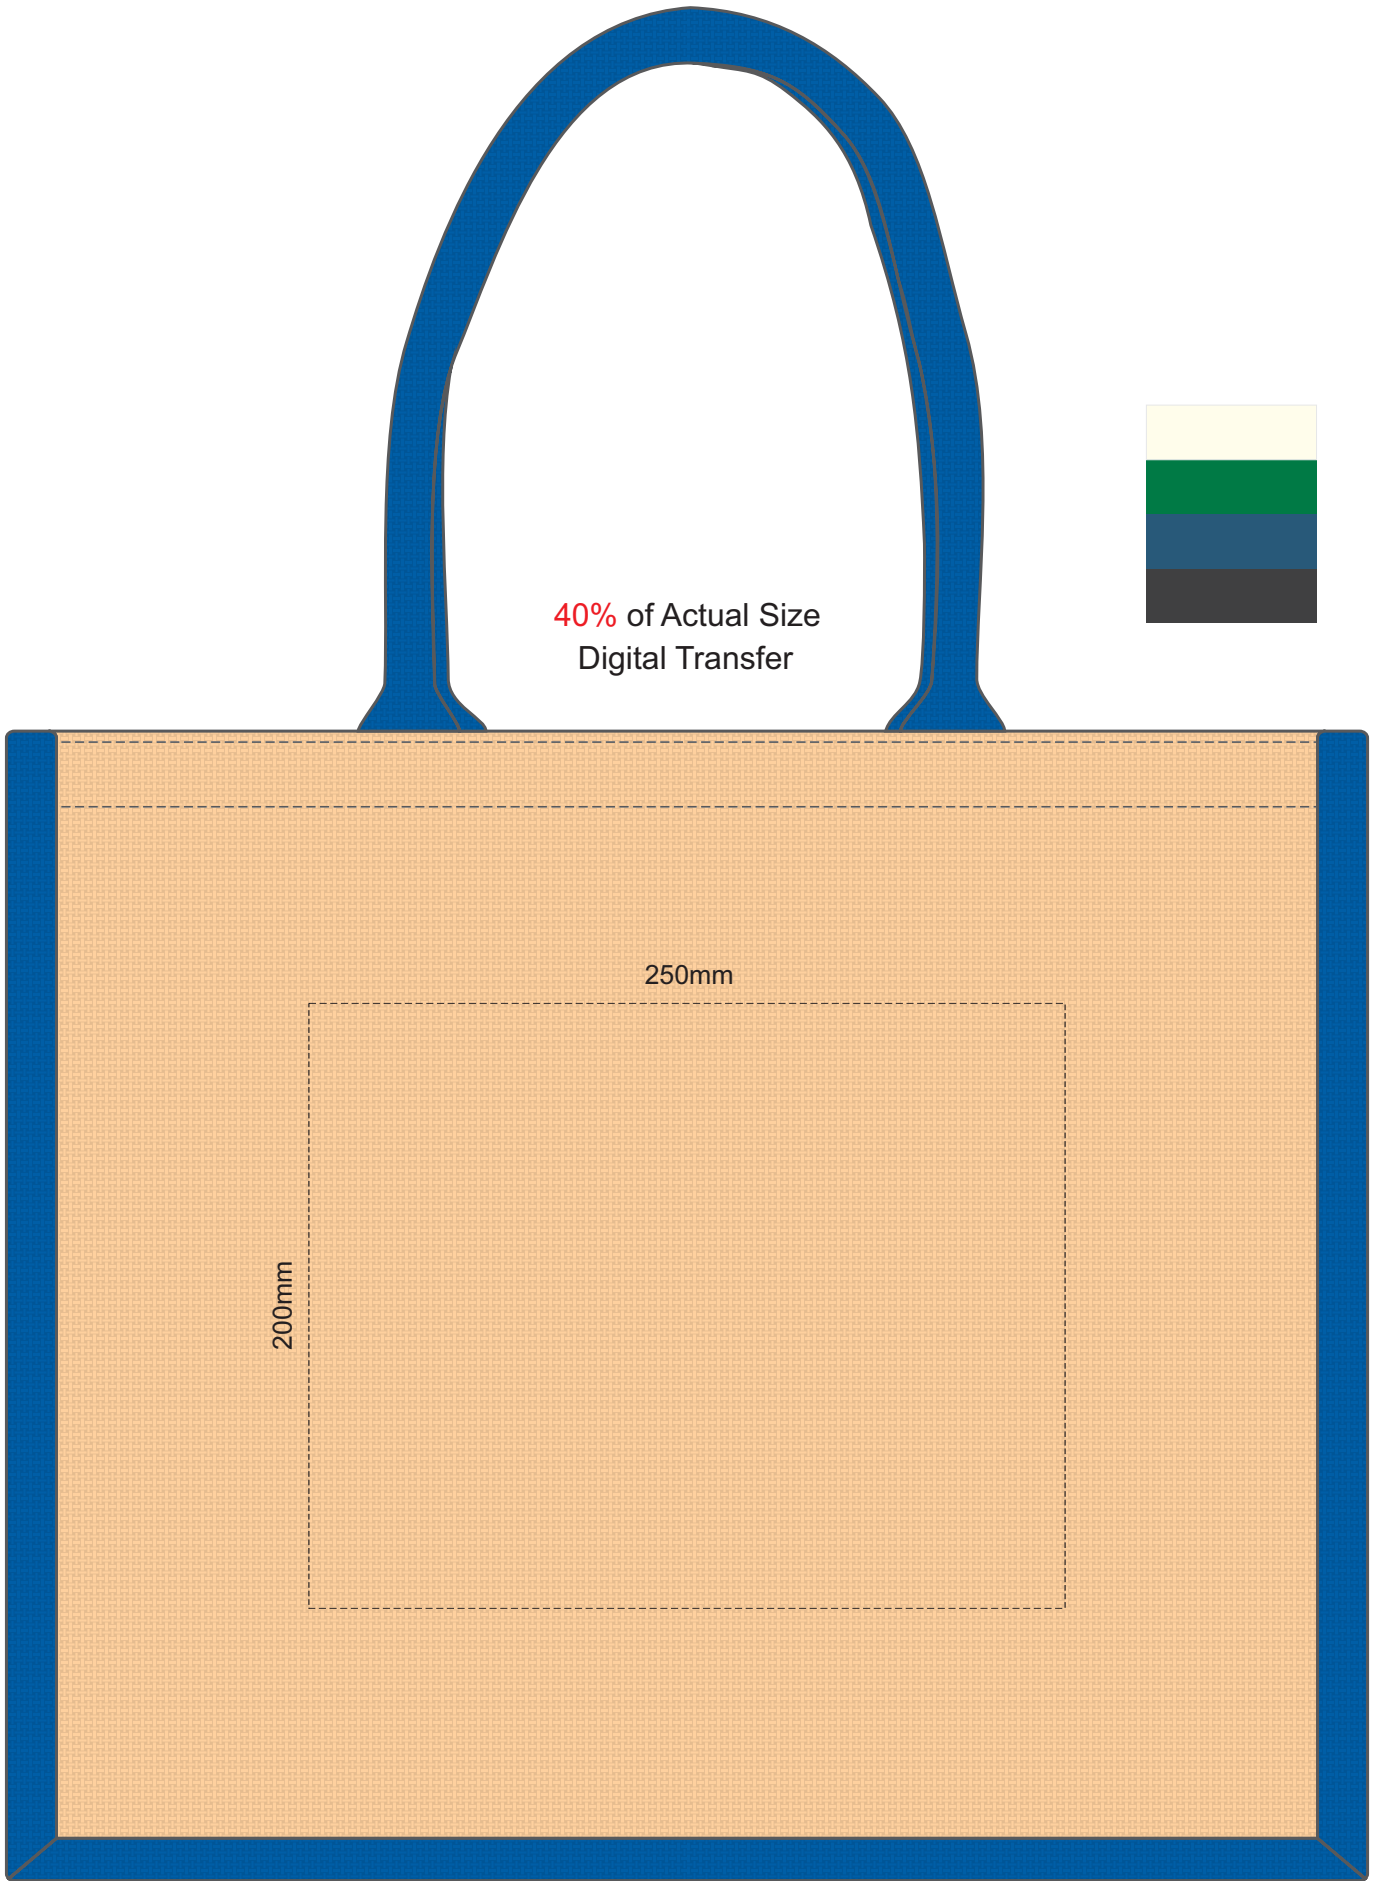

40% of Actual Size
Screen Print

250mm

225mm

Screen Print:

Please be aware the artwork will be significantly affected by the texture of the bag. Fine detailing, small text will be lost in the texture of the bag and may not be legible.

40% of Actual Size
Digital Transfer

250mm

200mm

Digital Transfer

Please note the orientation of these print areas may be rotated to best suit your needs.