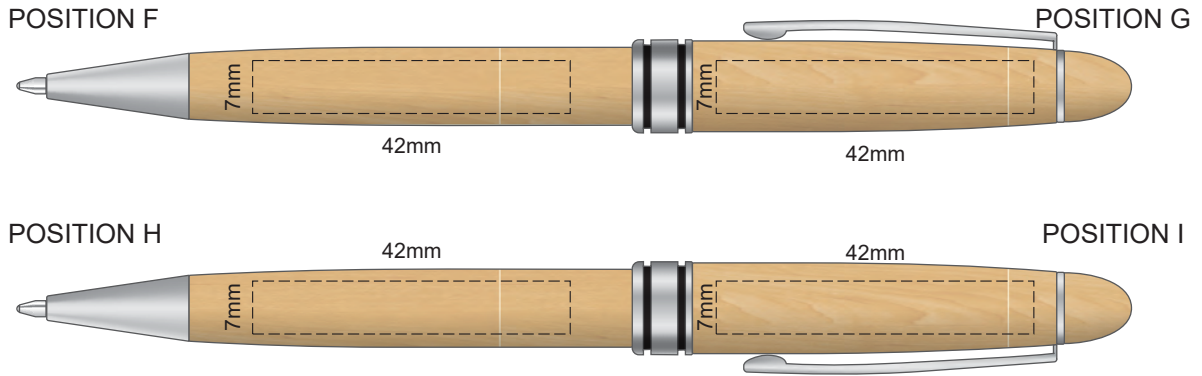

100% of Actual Size
Pad Print

100% of Actual Size
Engraving

This product is a natural material, please allow
for variances in grain pattern and engraving colour.

Engraves to a Natural Etch