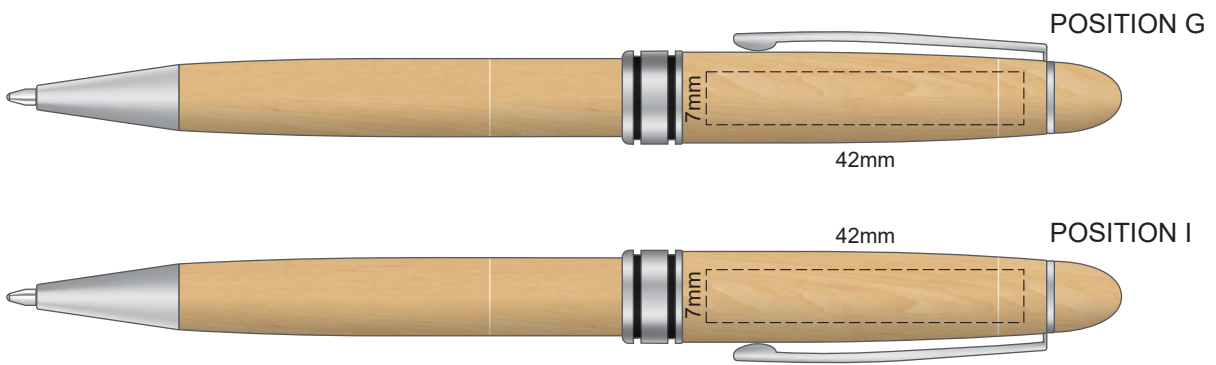

100% of Actual Size
Pad Print

100% of Actual Size
Engraving

This product is a natural material, please allow
for variances in grain pattern and engraving colour.

Engraves to a Natural Etch