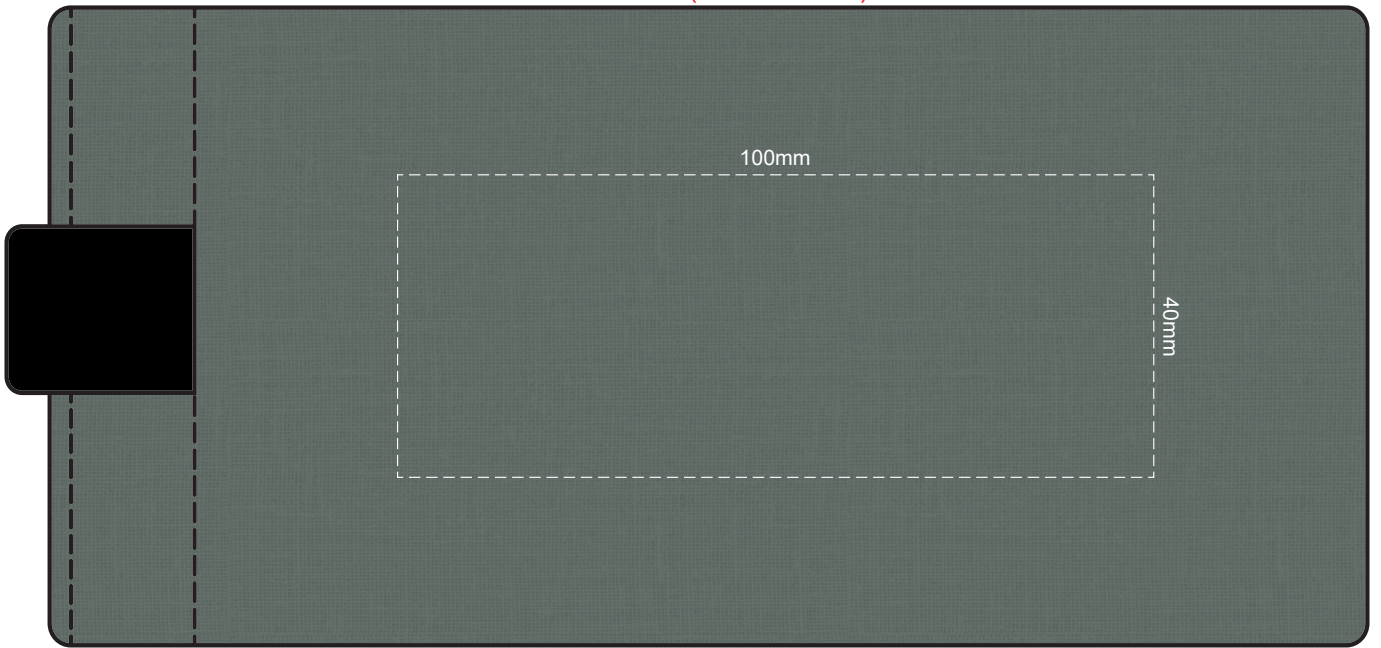

100% of Actual Size
Screen Print
(3 colours max)

100% of Actual Size
Colourflex Transfer