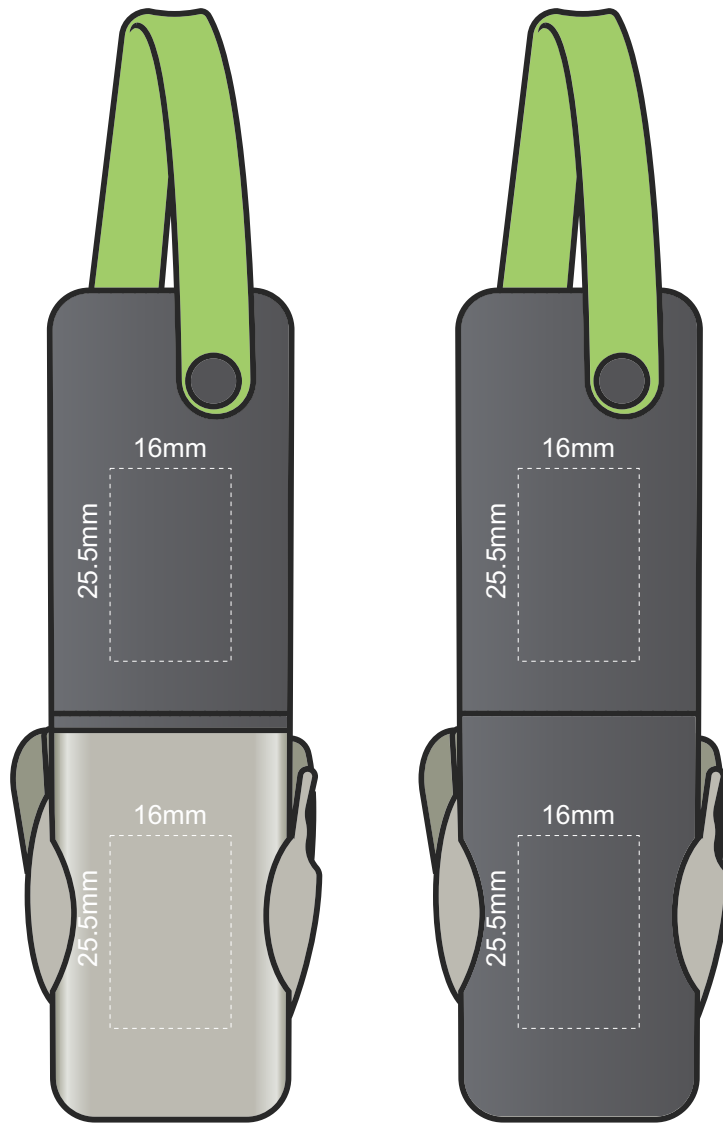

Actual Size: 100% when viewed on A4 paper

Screen Print / Laser Engraving

SIDE 1

SIDE 2