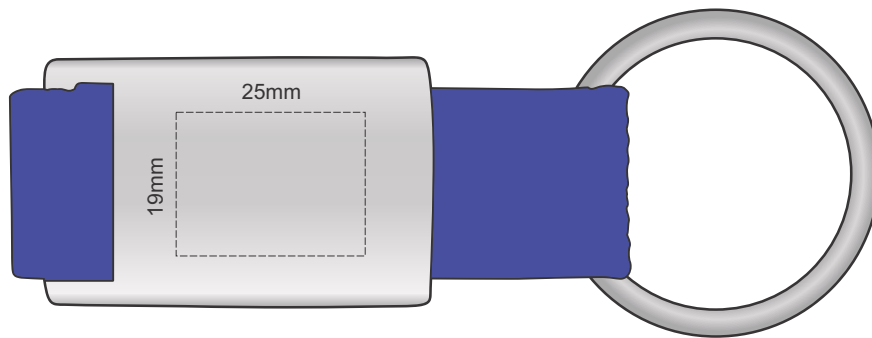

Actual Size: 100% when viewed on A4 paper

Laser Engraving

Engraves to a Natural Etch Finish