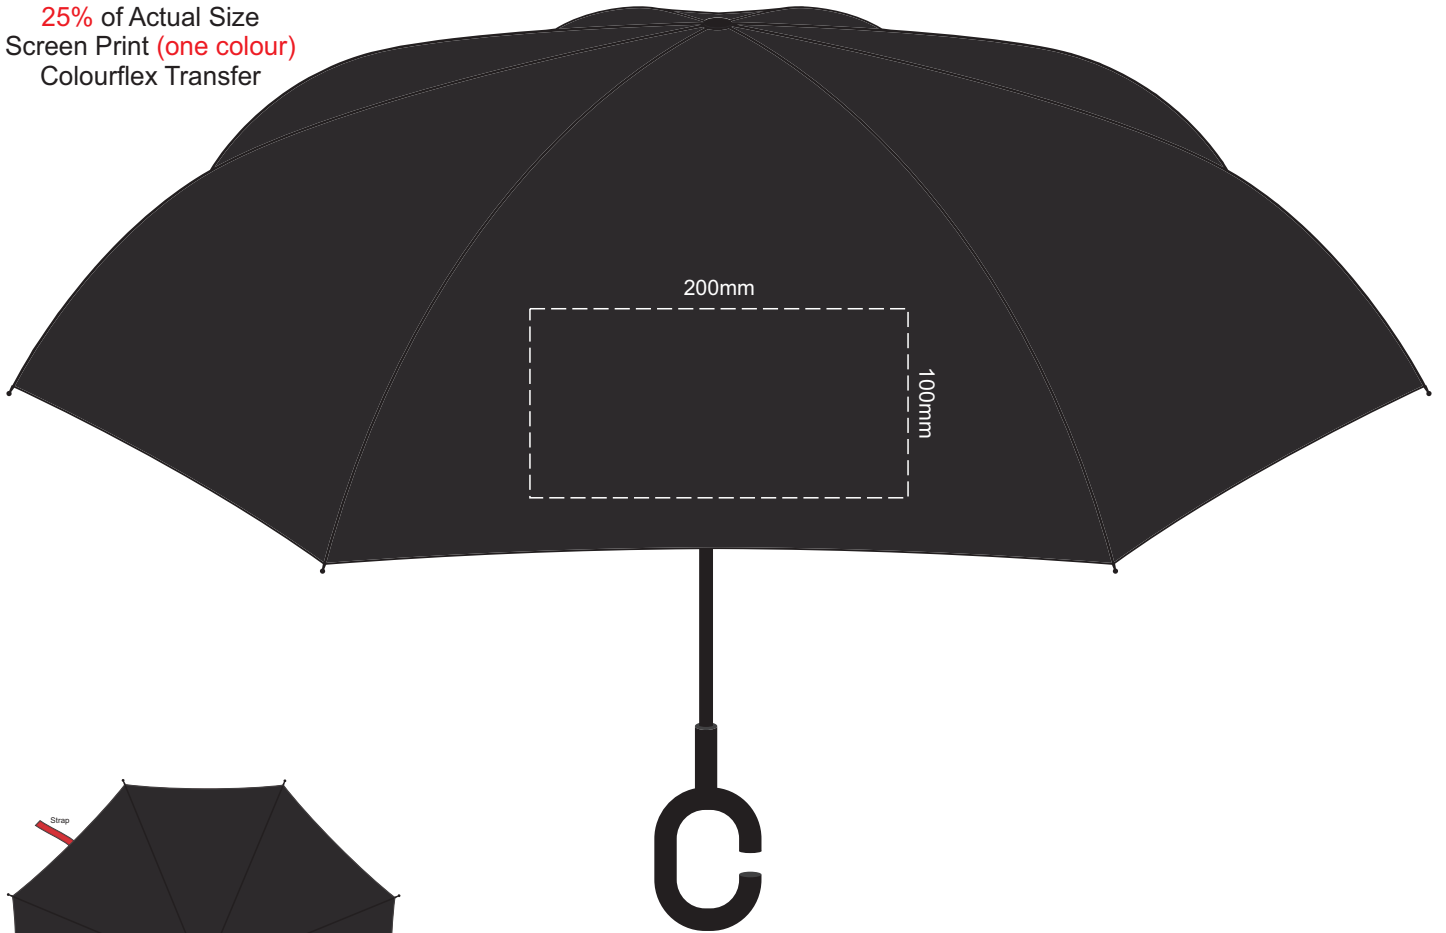

25% of Actual Size
Screen Print (one colour)
Colourflex Transfer

Top view at 5%
to indicate which
panel/s to be decorated.