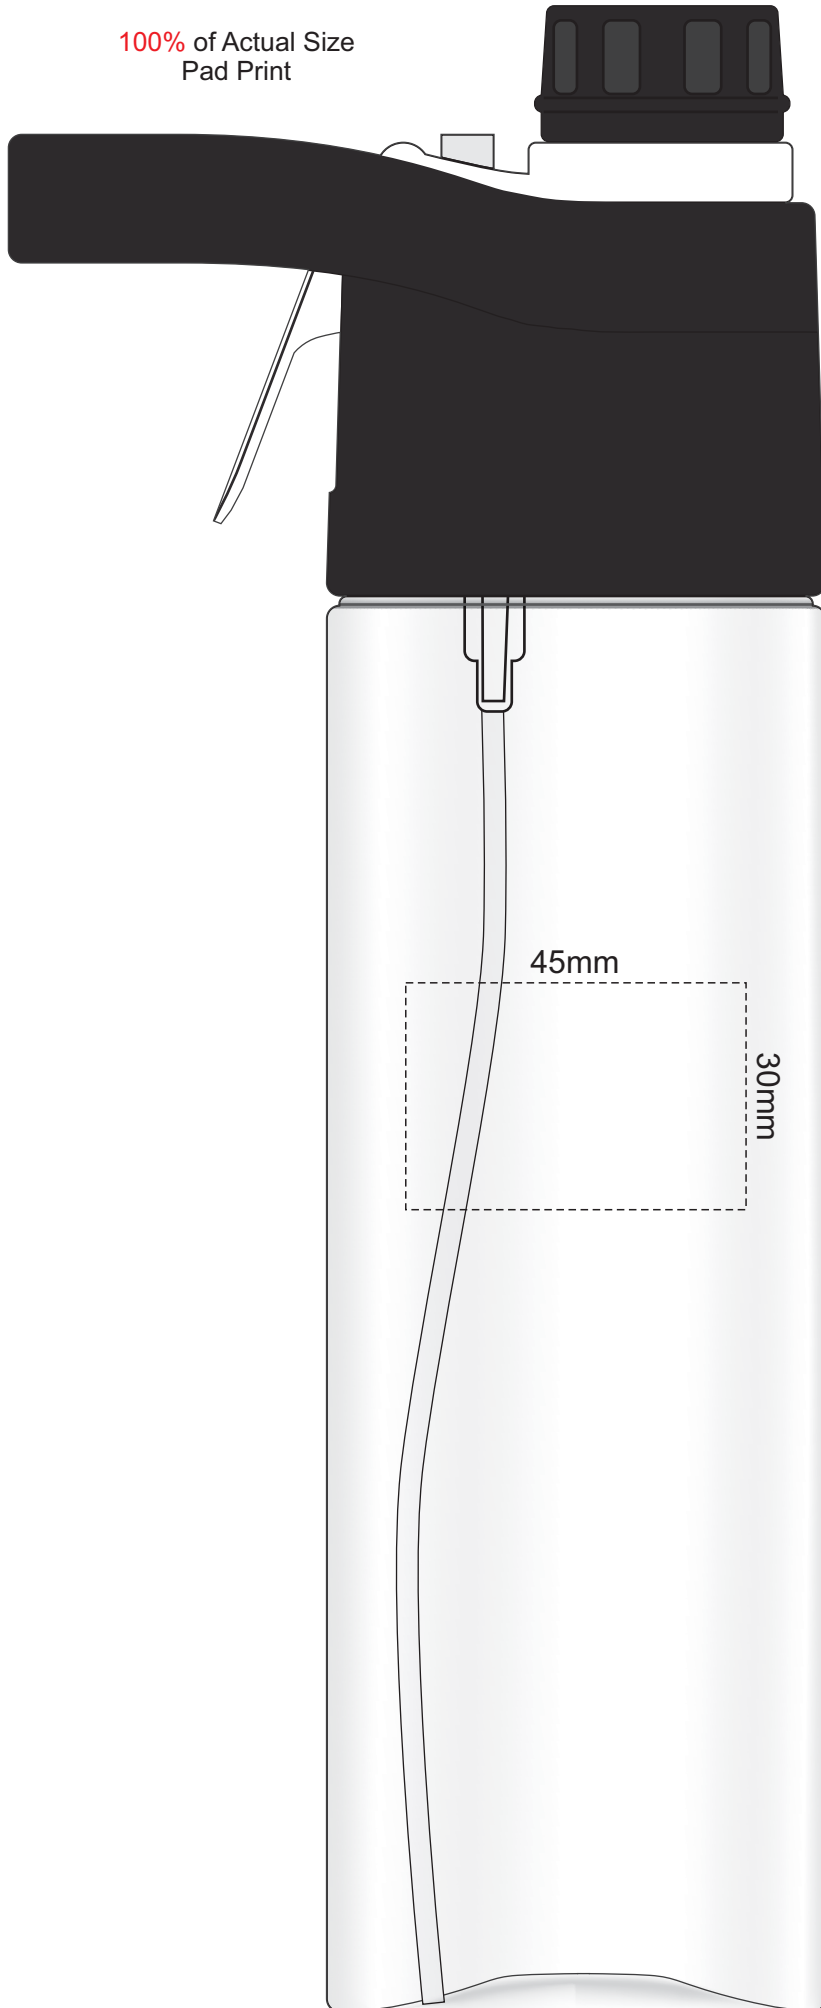

100% of Actual Size  
Pad Print

100% of Actual Size  
Pad Print

100% of Actual Size  
Screen Print

150mm

Red Line = Exact opposites of the product  
(centre artwork to the red line)