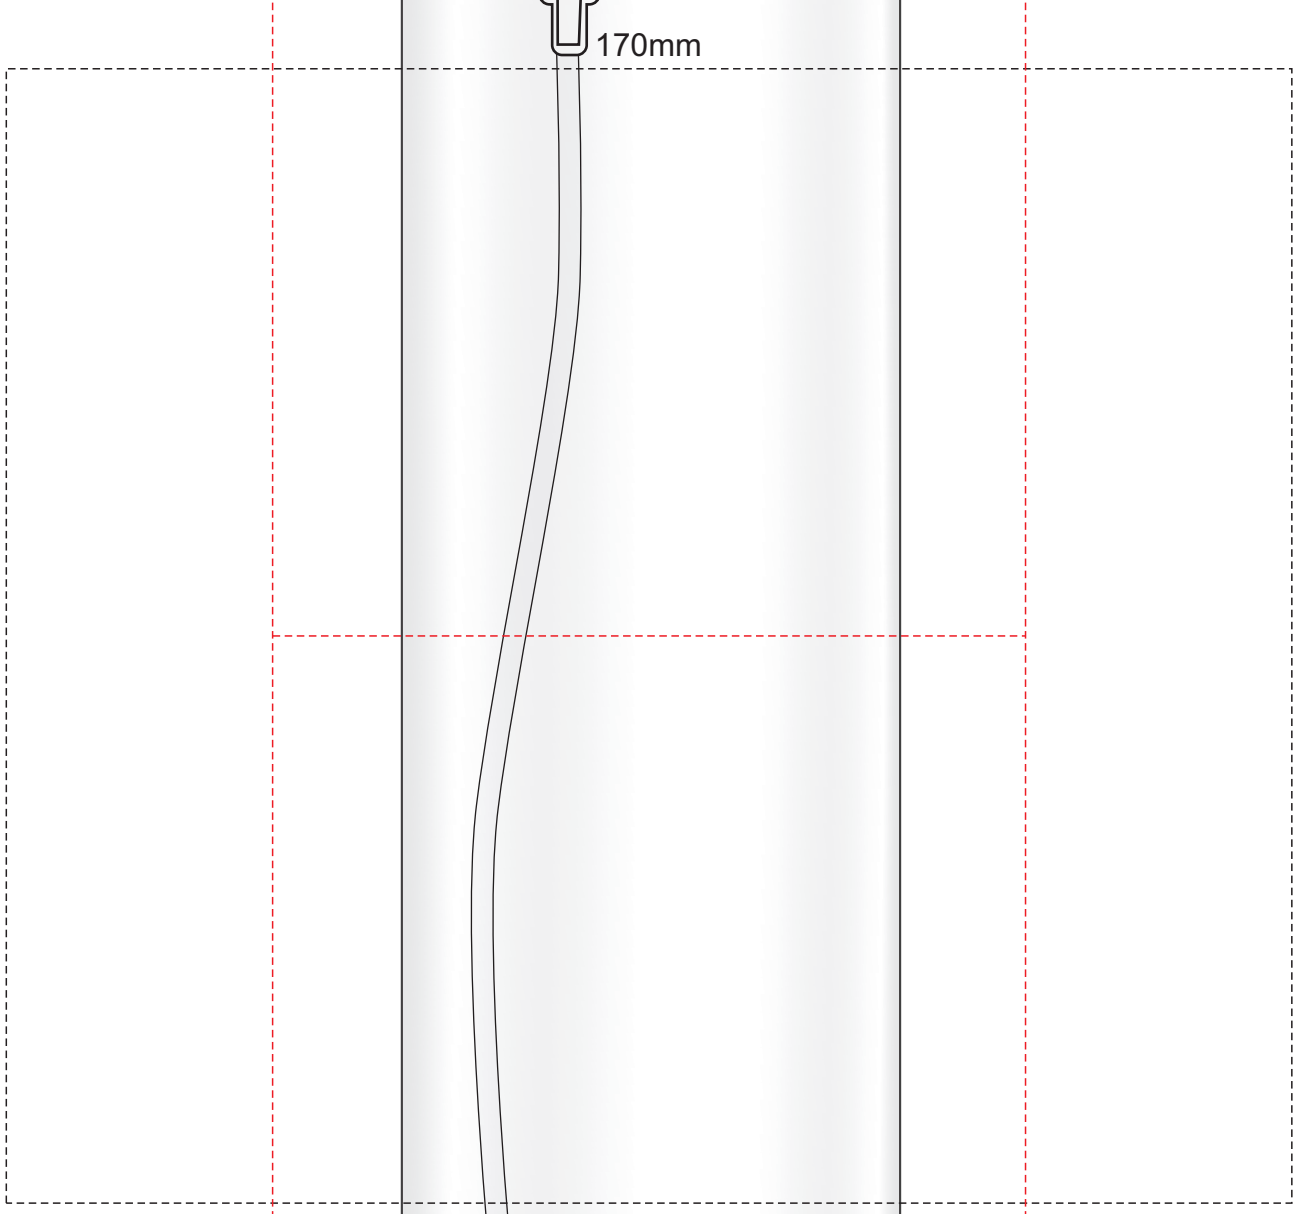

100% of Actual Size  
Pad Print

100% of Actual Size  
Pad Print

100% of Actual Size  
Screen Print

150mm

Red Line = Exact opposites of the product  
(centre artwork to the red line)