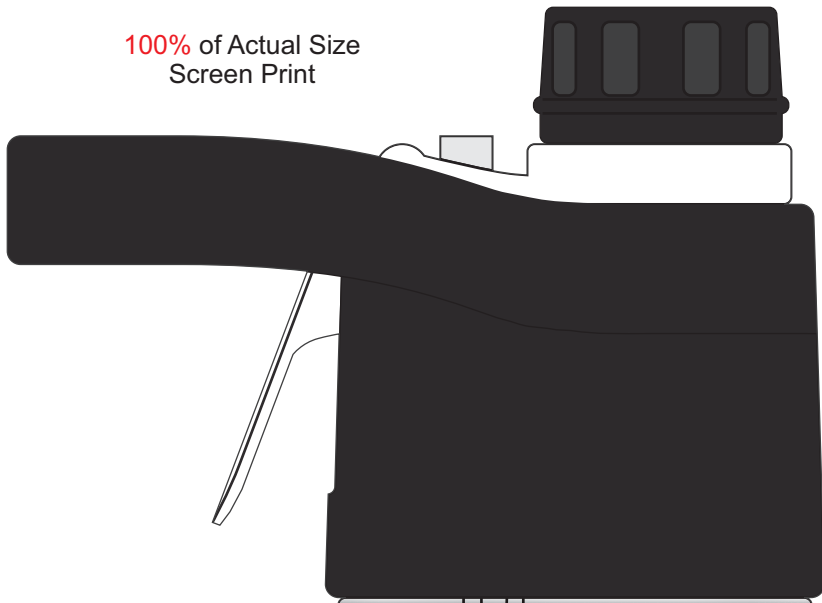

100% of Actual Size  
Pad Print

100% of Actual Size  
Pad Print

100% of Actual Size  
Screen Print

150mm

Red Line = Exact opposites of the product  
(centre artwork to the red line)