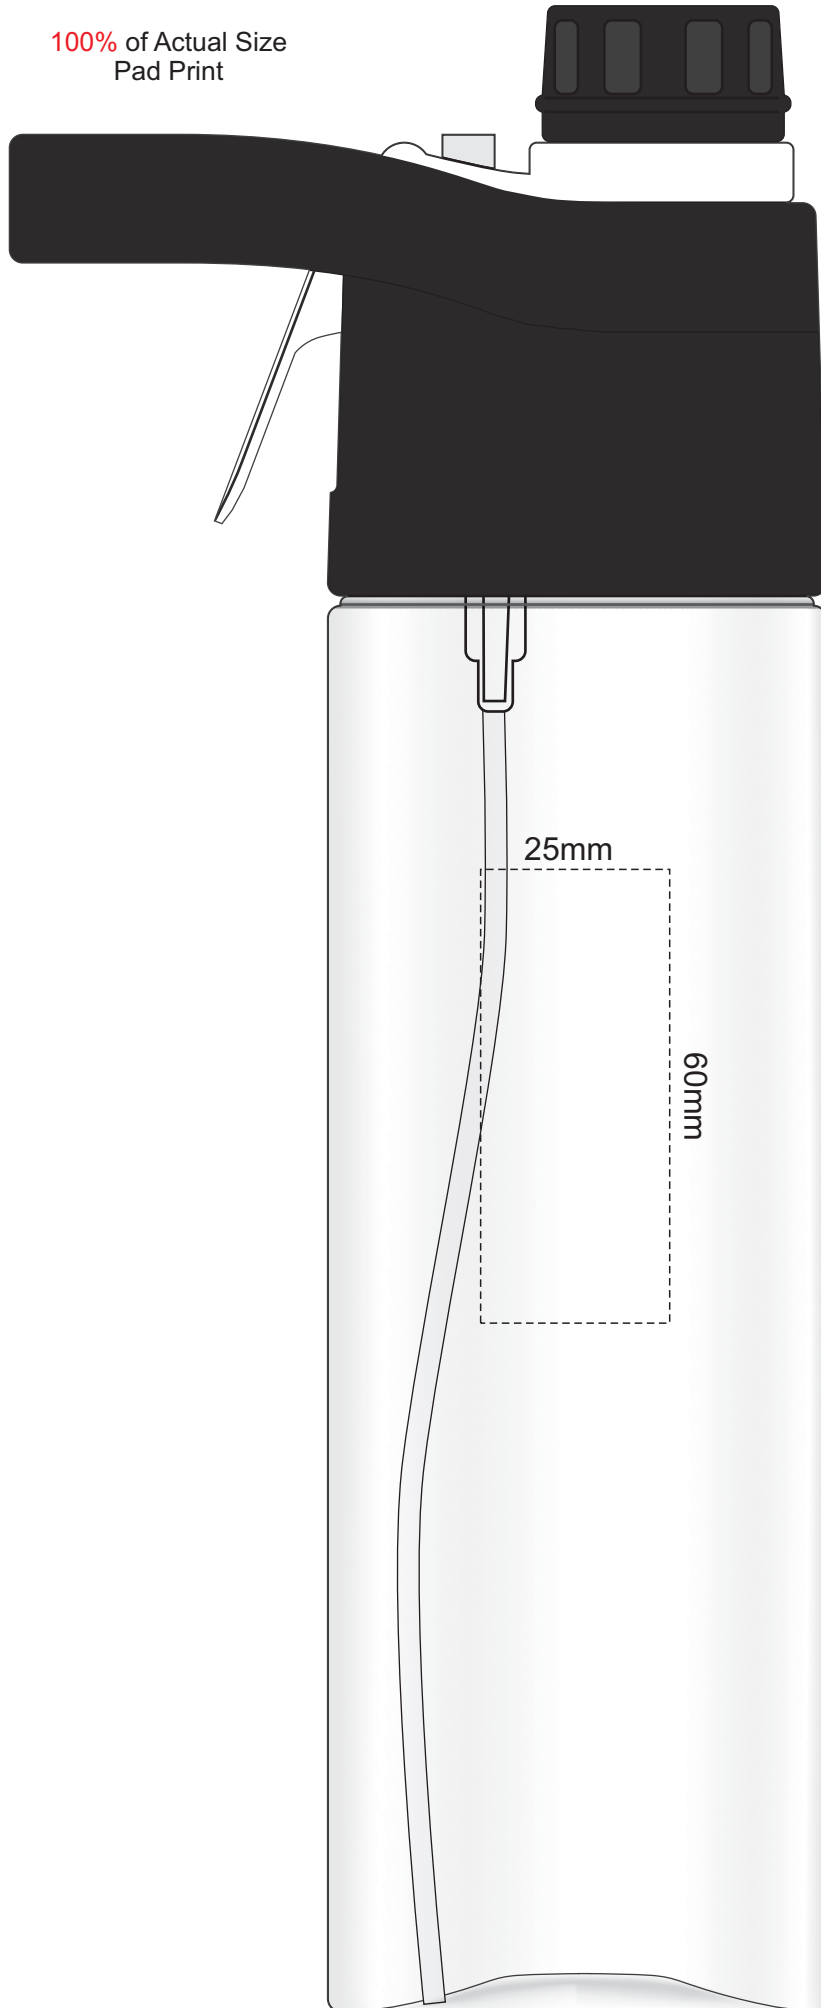

100% of Actual Size  
Pad Print

100% of Actual Size  
Pad Print

100% of Actual Size  
Screen Print

150mm

Red Line = Exact opposites of the product  
(centre artwork to the red line)