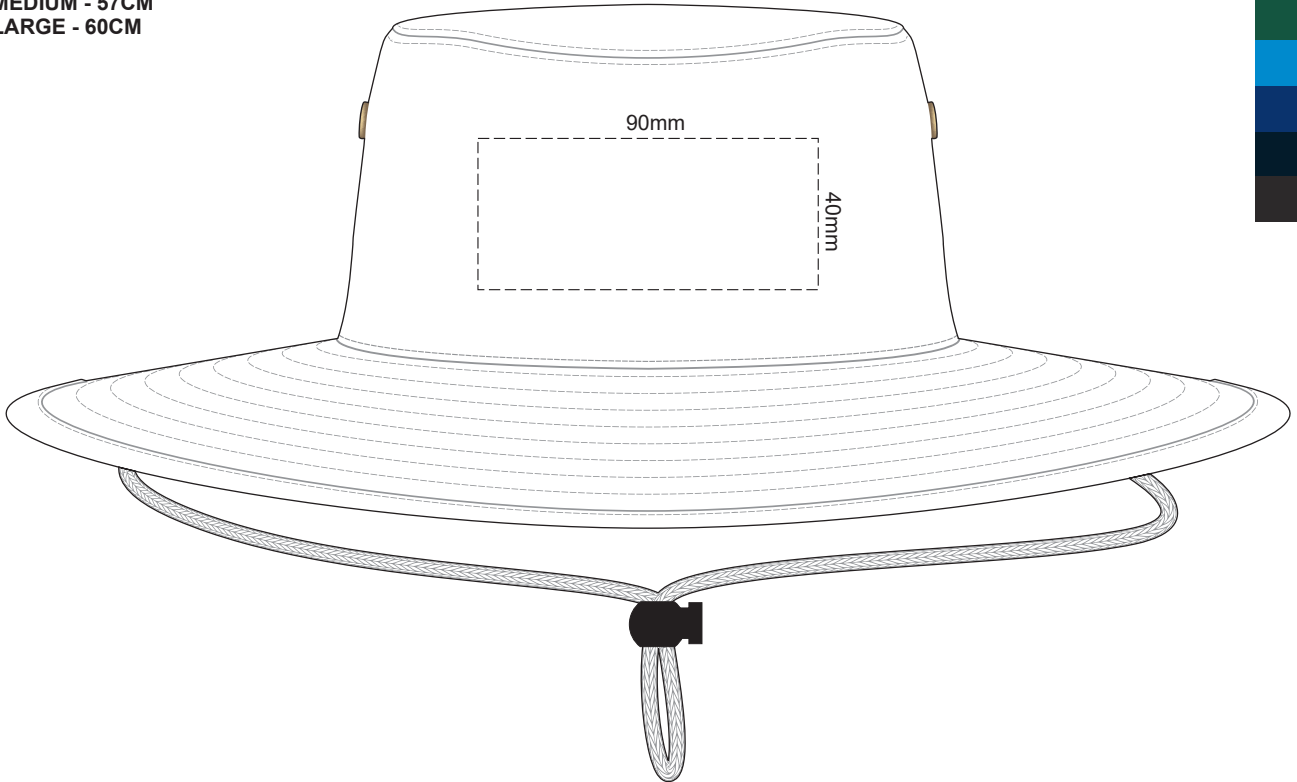

SMALL - 54CM
MEDIUM - 57CM
LARGE - 60CM

50% of Actual Size
Colourflex Transfer

SMALL - 54CM
MEDIUM - 57CM
LARGE - 60CM

50% of Actual Size
Embroidery