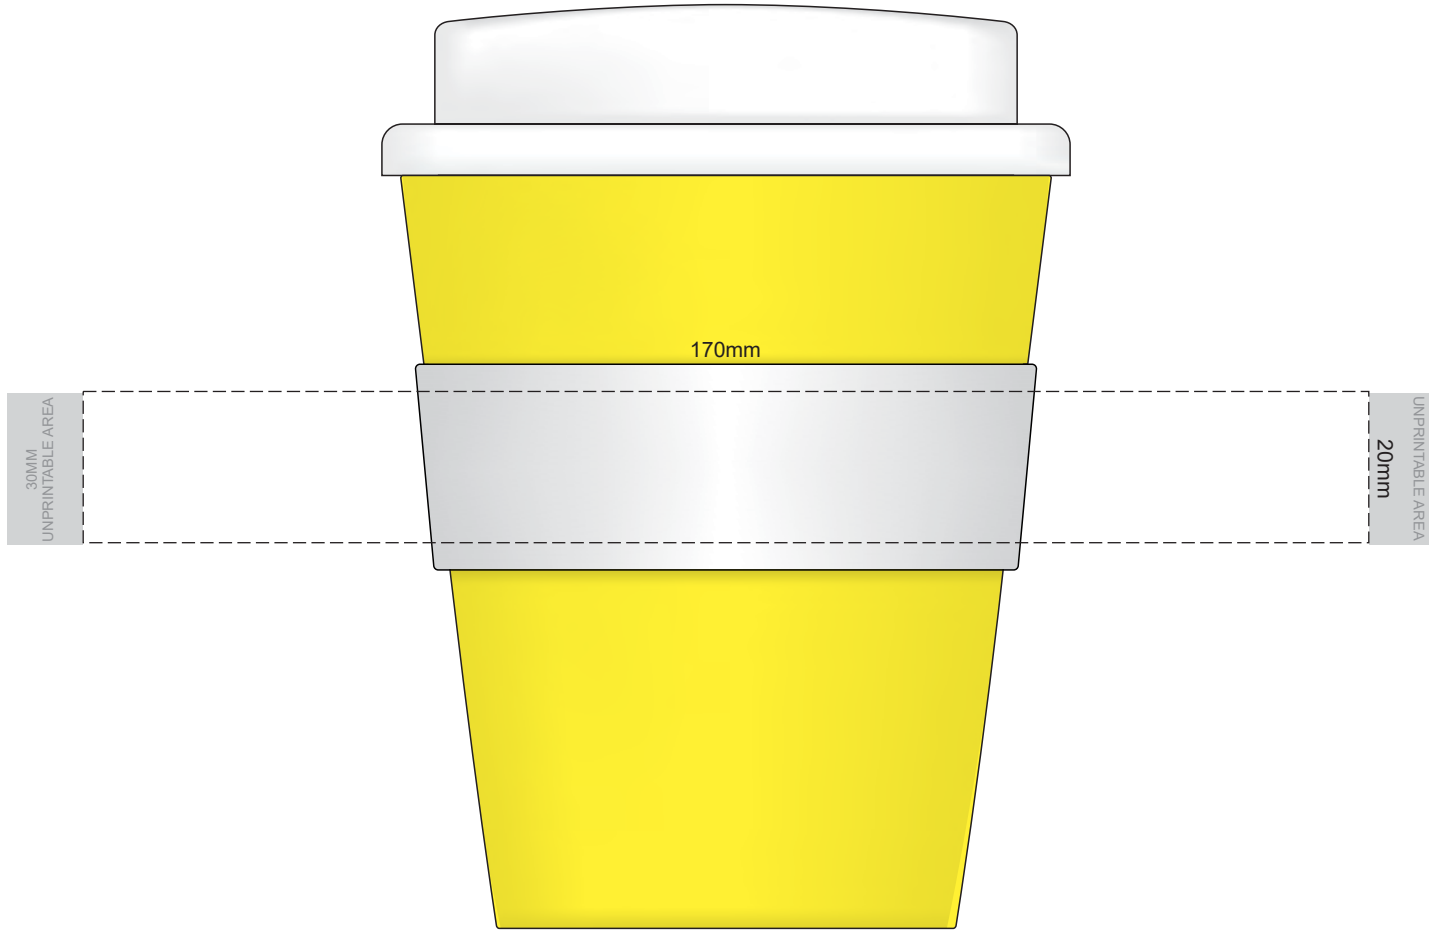

100% of Actual Size
Pad Print

SIDE 1

SIDE 2

Band colour	Lid colour	Cup colour
Gold	White with X	White with X
Grey	Grey	Grey
White	White	White
Yellow	Yellow	Yellow
Orange	Orange	Orange
Pink	Pink	Pink
Red	Red	Red
Light Green	White with X	Light Green
Green	Green	Green
Cyan	Cyan	Cyan
Dark Blue	Dark Blue	Dark Blue
Dark Teal	Dark Teal	Dark Teal
Purple	Purple	Purple
Dark Grey	Dark Grey	Dark Grey

100% of Actual Size
Screen Print (one colour)

100% of Actual Size
Screen Print (one colour)
Double sided template front & back

Red Line = Exact opposites of the product
(centre artwork to the red line)

Band colour	Lid colour	Cup colour
Gold	X	X
Grey	Grey	Grey
White	White	White
Yellow	Yellow	Yellow
Orange	Orange	Orange
Pink	Pink	Pink
Red	Red	Red
Light Green	X	Light Green
Green	Green	Green
Cyan	Cyan	Cyan
Blue	Blue	Blue
Dark Blue	Dark Blue	Dark Blue
Purple	Purple	Purple
Dark Grey	Dark Grey	Dark Grey

100% of Actual Size
Silicone Digital Print
Debossed

SIDE 1

SIDE 2

Band colour	Lid colour	Cup colour
Light tan	White with X	White with X
Grey	Grey	Grey
White	White	White
Yellow	Yellow	Yellow
Orange	Orange	Orange
Pink	Pink	Pink
Red	Red	Red
Light green	White with X	Light green
Green	Green	Green
Cyan	Cyan	Cyan
Dark blue	Dark blue	Dark blue
Teal	Teal	Teal
Purple	Purple	Purple
Dark grey	Dark grey	Dark grey

GIFT BOX SLEEVE

60% of Actual Size
Digital Print
393mm

Blue Line = The SIGNIFICANT PRINT AREA
(Keep all critical images & text within this box)
Black Line = Maximum print area
Pink Line = Bleed off to here
Red Line = Fold Line