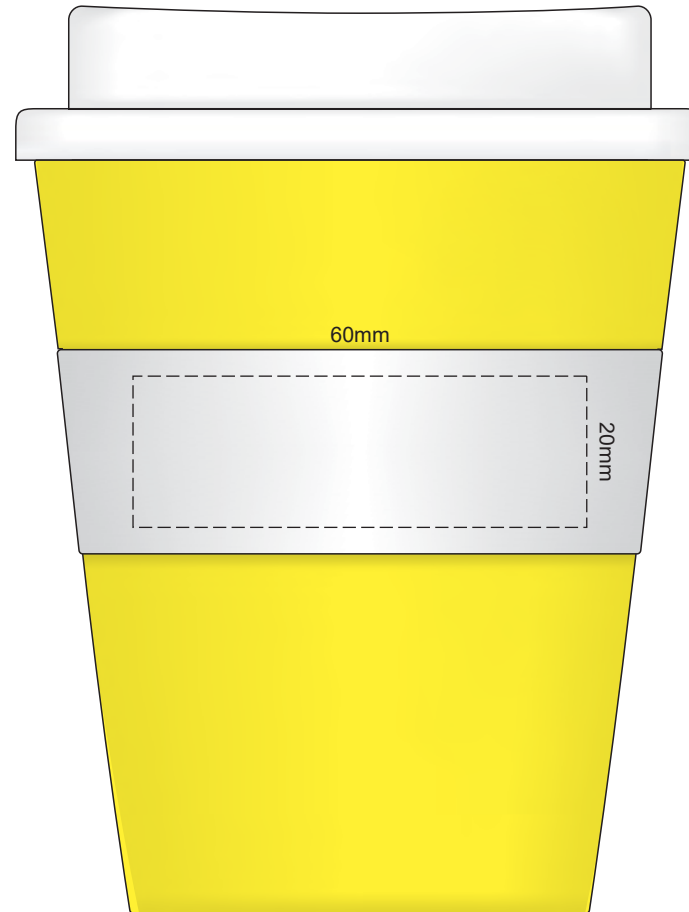

100% of Actual Size
Pad Print

SIDE 1

SIDE 2

Band colour	Lid colour	Cup colour
Gold	White with X	White with X
Grey	Grey	Grey
White	White	White
Yellow	Yellow	Yellow
Orange	Orange	Orange
Pink	Pink	Pink
Red	Red	Red
Light Green	White with X	Light Green
Green	Green	Green
Cyan	Cyan	Cyan
Dark Blue	Dark Blue	Dark Blue
Dark Teal	Dark Teal	Dark Teal
Purple	Purple	Purple
Dark Grey	Dark Grey	Dark Grey

100% of Actual Size
Screen Print (one colour)

100% of Actual Size
Screen Print (one colour)
Double sided template front & back

Red Line = Exact opposites of the product
(centre artwork to the red line)

Band colour	Lid colour	Cup colour
Gold	X	X
Grey	Grey	Grey
White	White	White
Yellow	Yellow	Yellow
Orange	Orange	Orange
Pink	Pink	Pink
Red	Red	Red
Light Green	X	Light Green
Green	Green	Green
Cyan	Cyan	Cyan
Blue	Blue	Blue
Dark Blue	Dark Blue	Dark Blue
Purple	Purple	Purple
Dark Grey	Dark Grey	Dark Grey

100% of Actual Size
Silicone Digital Print
Debossed

SIDE 1

SIDE 2

Band colour	Lid colour	Cup colour
Light tan	White with X	White with X
Grey	Grey	Grey
White	White	White
Yellow	Yellow	Yellow
Orange	Orange	Orange
Pink	Pink	Pink
Red	Red	Red
Light green	White with X	Light green
Green	Green	Green
Cyan	Cyan	Cyan
Dark blue	Dark blue	Dark blue
Teal	Teal	Teal
Purple	Purple	Purple
Dark grey	Dark grey	Dark grey

GIFT BOX SLEEVE

60% of Actual Size
Digital Print
393mm

Blue Line = The SIGNIFICANT PRINT AREA
(Keep all critical images & text within this box)
Black Line = Maximum print area
Pink Line = Bleed off to here
Red Line = Fold Line