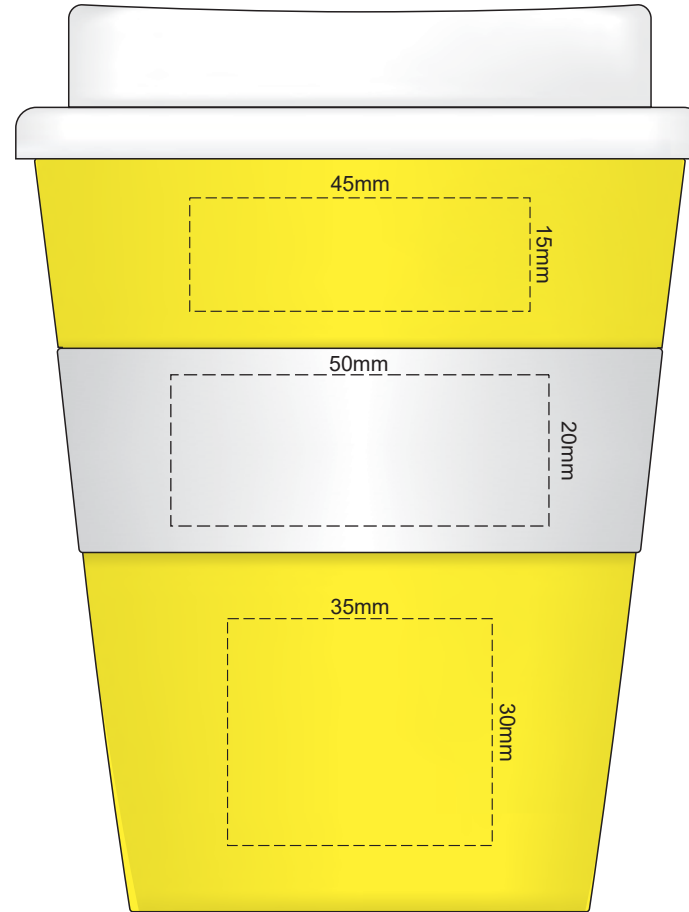

100% of Actual Size
Pad Print

SIDE 1

SIDE 2

Band colour	Lid colour	Cup colour
Gold	White with X	White with X
Grey	Grey	Grey
White	White	White
Yellow	Yellow	Yellow
Orange	Orange	Orange
Pink	Pink	Pink
Red	Red	Red
Light Green	White with X	Light Green
Green	Green	Green
Cyan	Cyan	Cyan
Dark Blue	Dark Blue	Dark Blue
Dark Teal	Dark Teal	Dark Teal
Purple	Purple	Purple
Dark Grey	Dark Grey	Dark Grey

100% of Actual Size
Screen Print (one colour)

100% of Actual Size
Screen Print (one colour)
Double sided template front & back

Red Line = Exact opposites of the product
(centre artwork to the red line)

Band colour	Lid colour	Cup colour
Gold	X	X
Grey	Grey	Grey
White	White	White
Yellow	Yellow	Yellow
Orange	Orange	Orange
Pink	Pink	Pink
Red	Red	Red
Light Green	X	Light Green
Green	Green	Green
Cyan	Cyan	Cyan
Blue	Blue	Blue
Dark Blue	Dark Blue	Dark Blue
Purple	Purple	Purple
Dark Grey	Dark Grey	Dark Grey

100% of Actual Size
Silicone Digital Print
Debossed

SIDE 1

SIDE 2

Band colour	Lid colour	Cup colour
Light tan	White with X	White with X
Grey	Grey	Grey
White	White	White
Yellow	Yellow	Yellow
Orange	Orange	Orange
Pink	Pink	Pink
Red	Red	Red
Light green	White with X	Light green
Green	Green	Green
Cyan	Cyan	Cyan
Dark blue	Dark blue	Dark blue
Teal	Teal	Teal
Purple	Purple	Purple
Dark grey	Dark grey	Dark grey

GIFT BOX SLEEVE

60% of Actual Size
Digital Print
393mm

Blue Line = The SIGNIFICANT PRINT AREA
(Keep all critical images & text within this box)
Black Line = Maximum print area
Pink Line = Bleed off to here
Red Line = Fold Line