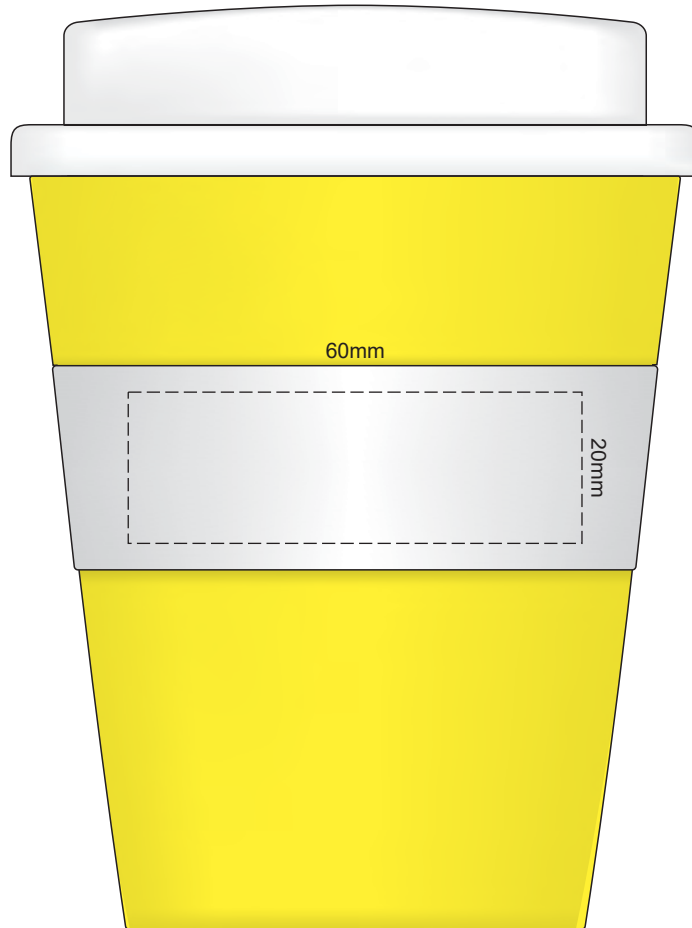

100% of Actual Size
Pad Print

SIDE 1

SIDE 2

Band colour	Lid colour	Cup colour
Gold	White with X	White with X
Grey	Grey	Grey
White	White	White
Yellow	Yellow	Yellow
Orange	Orange	Orange
Pink	Pink	Pink
Red	Red	Red
Light Green	White with X	Light Green
Green	Green	Green
Cyan	Cyan	Cyan
Dark Blue	Dark Blue	Dark Blue
Dark Teal	Dark Teal	Dark Teal
Purple	Purple	Purple
Dark Grey	Dark Grey	Dark Grey

100% of Actual Size
Screen Print (one colour)

100% of Actual Size
Screen Print (one colour)
Double sided template front & back

Red Line = Exact opposites of the product
(centre artwork to the red line)

Band colour	Lid colour	Cup colour
Gold	X	X
Grey	Grey	Grey
White	White	White
Yellow	Yellow	Yellow
Orange	Orange	Orange
Pink	Pink	Pink
Red	Red	Red
Light Green	X	Light Green
Green	Green	Green
Cyan	Cyan	Cyan
Blue	Blue	Blue
Dark Blue	Dark Blue	Dark Blue
Purple	Purple	Purple
Dark Grey	Dark Grey	Dark Grey

100% of Actual Size
Silicone Digital Print
Debossed

SIDE 1

SIDE 2

Band colour	Lid colour	Cup colour
Light tan	White with X	White with X
Grey	Grey	Grey
White	White	White
Yellow	Yellow	Yellow
Orange	Orange	Orange
Pink	Pink	Pink
Red	Red	Red
Light green	White with X	Light green
Green	Green	Green
Cyan	Cyan	Cyan
Dark blue	Dark blue	Dark blue
Teal	Teal	Teal
Purple	Purple	Purple
Dark grey	Dark grey	Dark grey

GIFT BOX SLEEVE

60% of Actual Size
Digital Print
393mm

Blue Line = The SIGNIFICANT PRINT AREA
(Keep all critical images & text within this box)
Black Line = Maximum print area
Pink Line = Bleed off to here
Red Line = Fold Line