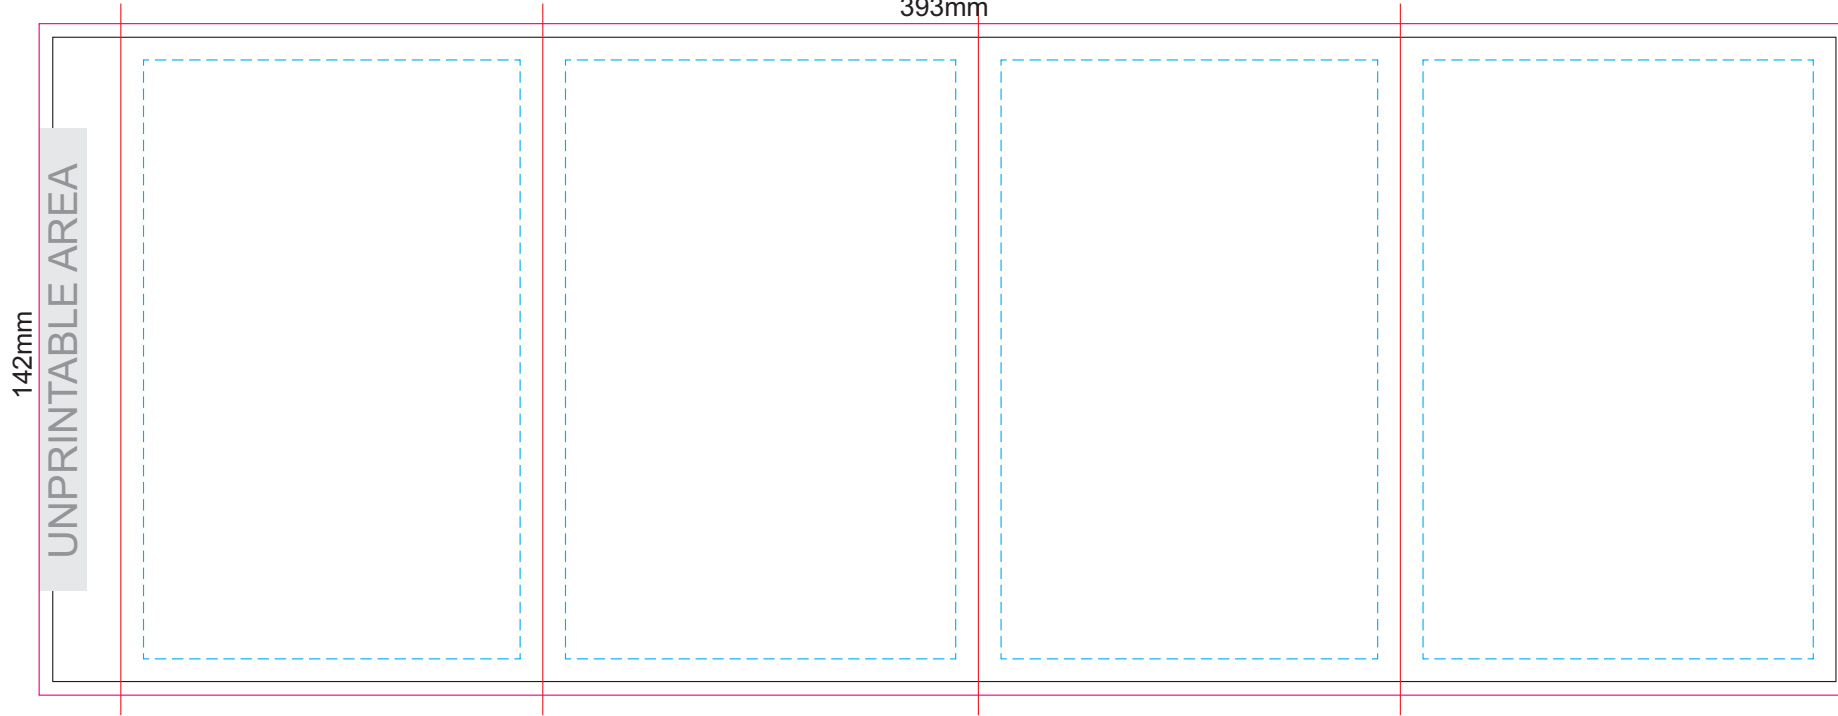

100% of Actual Size
Pad Print

SIDE 1

SIDE 2

Band colour	Lid colour	Cup colour
Gold	White with X	White with X
Grey	Grey	Grey
White	White	White
Yellow	Yellow	Yellow
Orange	Orange	Orange
Pink	Pink	Pink
Red	Red	Red
Light Green	White with X	Light Green
Green	Green	Green
Cyan	Cyan	Cyan
Dark Blue	Dark Blue	Dark Blue
Dark Teal	Dark Teal	Dark Teal
Purple	Purple	Purple
Dark Grey	Dark Grey	Dark Grey

100% of Actual Size
Screen Print (one colour)

100% of Actual Size
Screen Print (one colour)
Double sided template front & back

Red Line = Exact opposites of the product
(centre artwork to the red line)

Band colour	Lid colour	Cup colour
Gold	X	X
Grey	Grey	Grey
White	White	White
Yellow	Yellow	Yellow
Orange	Orange	Orange
Pink	Pink	Pink
Red	Red	Red
Light Green	X	Light Green
Green	Green	Green
Cyan	Cyan	Cyan
Blue	Blue	Blue
Dark Blue	Dark Blue	Dark Blue
Purple	Purple	Purple
Dark Grey	Dark Grey	Dark Grey

100% of Actual Size
Silicone Digital Print
Debossed

SIDE 1

SIDE 2

Band colour	Lid colour	Cup colour
Light tan	White with X	White with X
Grey	Grey	Grey
White	White	White
Yellow	Yellow	Yellow
Orange	Orange	Orange
Pink	Pink	Pink
Red	Red	Red
Light green	White with X	Light green
Green	Green	Green
Cyan	Cyan	Cyan
Dark blue	Dark blue	Dark blue
Teal	Teal	Teal
Purple	Purple	Purple
Dark grey	Dark grey	Dark grey

GIFT BOX SLEEVE

60% of Actual Size
Digital Print
393mm

Blue Line = The SIGNIFICANT PRINT AREA
(Keep all critical images & text within this box)
Black Line = Maximum print area
Pink Line = Bleed off to here
Red Line = Fold Line