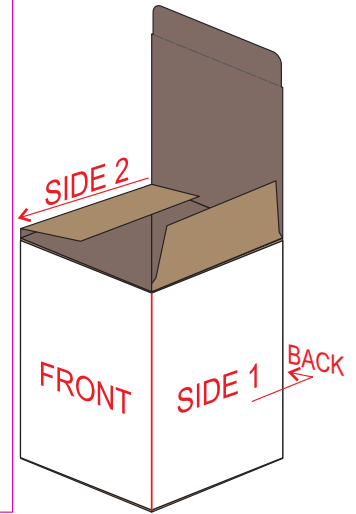

100% of Actual Size
Screen Print (one colour)

100% of Actual Size
Screen Print (one colour)
Double sided template front & back

Red Line = Exact opposites of the product
(centre artwork to the red line)

Band colour	Lid colour	Cup colour
Gold	X	X
Grey	Grey	Grey
White	White	White
Yellow	Yellow	Yellow
Orange	Orange	Orange
Pink	Pink	Pink
Red	Red	Red
Light Green	X	Light Green
Green	Green	Green
Cyan	Cyan	Cyan
Blue	Blue	Blue
Dark Blue	Dark Blue	Dark Blue
Purple	Purple	Purple
Dark Grey	Dark Grey	Dark Grey

100% of Actual Size
Silicone Digital Print
Debossed

SIDE 1

SIDE 2

Band colour	Lid colour	Cup colour
Light tan	White with X	White with X
Grey	Grey	Grey
White	White	White
Yellow	Yellow	Yellow
Orange	Orange	Orange
Pink	Pink	Pink
Red	Red	Red
Light green	White with X	Light green
Green	Green	Green
Cyan	Cyan	Cyan
Dark blue	Dark blue	Dark blue
Teal	Teal	Teal
Purple	Purple	Purple
Dark grey	Dark grey	Dark grey

100% of Actual Size
Digital Packaging Print
FRONT

Artwork will be printed directly onto the product via CMYK printing (no white), colours will not be vibrant due to white ink not being available for this process.

GIFT BOX SLEEVE

60% of Actual Size
Digital Print
393mm

Blue Line = The SIGNIFICANT PRINT AREA
(Keep all critical images & text within this box)
Black Line = Maximum print area
Pink Line = Bleed off to here
Red Line = Fold Line