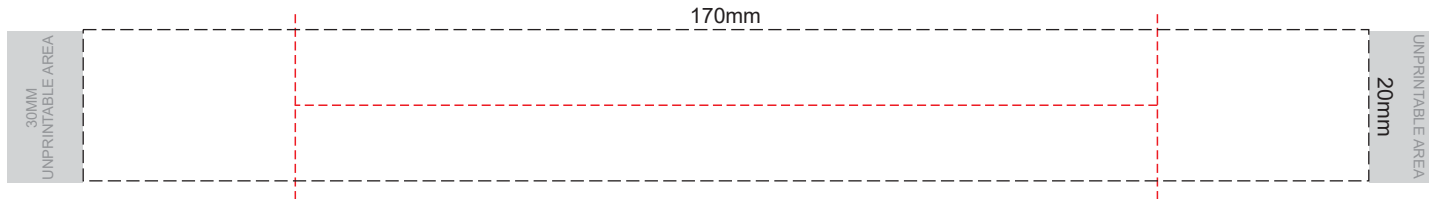

100% of Actual Size
Pad Print

SIDE 1

SIDE 2

Band colour	Lid colour	Cup colour
Gold	White with X	White with X
Grey	Grey	Grey
White	White	White
Yellow	Yellow	Yellow
Orange	Orange	Orange
Pink	Pink	Pink
Red	Red	Red
Light Green	White with X	Light Green
Green	Green	Green
Cyan	Cyan	Cyan
Dark Blue	Dark Blue	Dark Blue
Dark Teal	Dark Teal	Dark Teal
Purple	Purple	Purple
Dark Grey	Dark Grey	Dark Grey

100% of Actual Size
Screen Print (one colour)

100% of Actual Size
Screen Print (one colour)
Double sided template front & back

Red Line = Exact opposites of the product
(centre artwork to the red line)

Band colour	Lid colour	Cup colour
Gold	X	X
Grey	Grey	Grey
White	White	White
Yellow	Yellow	Yellow
Orange	Orange	Orange
Pink	Pink	Pink
Red	Red	Red
Light Green	X	Light Green
Green	Green	Green
Cyan	Cyan	Cyan
Blue	Blue	Blue
Dark Blue	Dark Blue	Dark Blue
Purple	Purple	Purple
Dark Grey	Dark Grey	Dark Grey

100% of Actual Size
Silicone Digital Print
Debossed

SIDE 1

SIDE 2

Band colour	Lid colour	Cup colour
Light tan	White with X	White with X
Grey	Grey	Grey
White	White	White
Yellow	Yellow	Yellow
Orange	Orange	Orange
Pink	Pink	Pink
Red	Red	Red
Light green	White with X	Light green
Green	Green	Green
Cyan	Cyan	Cyan
Dark blue	Dark blue	Dark blue
Teal	Teal	Teal
Purple	Purple	Purple
Dark grey	Dark grey	Dark grey

GIFT BOX SLEEVE

60% of Actual Size
Digital Print
393mm

Blue Line = The SIGNIFICANT PRINT AREA
(Keep all critical images & text within this box)
Black Line = Maximum print area
Pink Line = Bleed off to here
Red Line = Fold Line