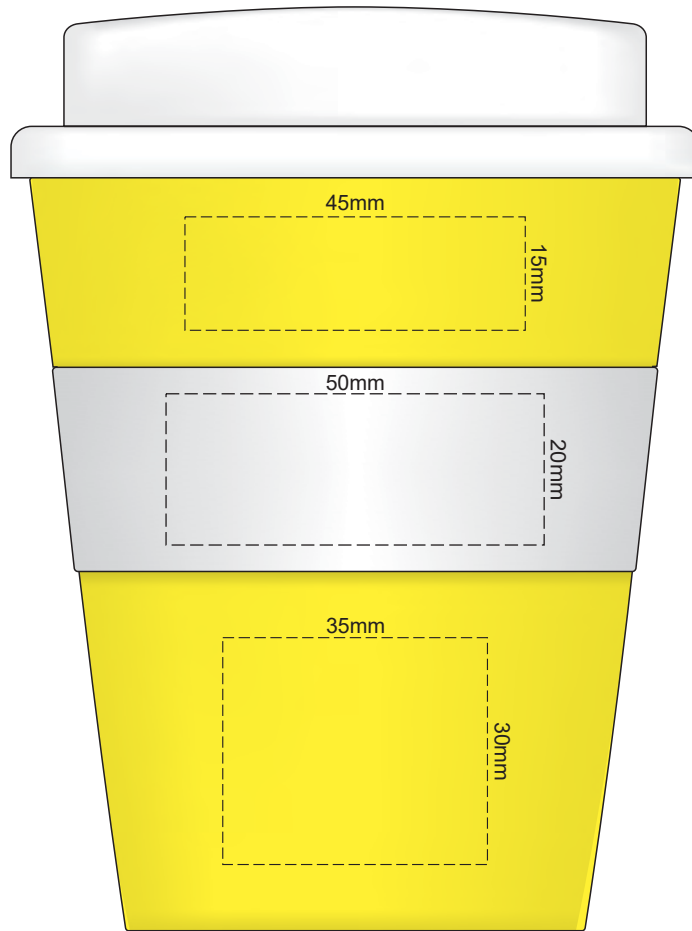

100% of Actual Size
Pad Print

SIDE 1

SIDE 2

Band colour	Lid colour	Cup colour
Gold	White with X	White with X
Grey	Grey	Grey
White	White	White
Yellow	Yellow	Yellow
Orange	Orange	Orange
Pink	Pink	Pink
Red	Red	Red
Light Green	White with X	Light Green
Green	Green	Green
Cyan	Cyan	Cyan
Dark Blue	Dark Blue	Dark Blue
Dark Teal	Dark Teal	Dark Teal
Purple	Purple	Purple
Dark Grey	Dark Grey	Dark Grey

100% of Actual Size
Screen Print (one colour)

100% of Actual Size
Screen Print (one colour)
Double sided template front & back

Red Line = Exact opposites of the product
(centre artwork to the red line)

Band colour	Lid colour	Cup colour
Gold	X	X
Grey	Grey	Grey
White	White	White
Yellow	Yellow	Yellow
Orange	Orange	Orange
Pink	Pink	Pink
Red	Red	Red
Light Green	X	Light Green
Green	Green	Green
Cyan	Cyan	Cyan
Blue	Blue	Blue
Dark Blue	Dark Blue	Dark Blue
Purple	Purple	Purple
Dark Grey	Dark Grey	Dark Grey

100% of Actual Size
Silicone Digital Print
Debossed

SIDE 1

SIDE 2

Band colour	Lid colour	Cup colour
Light tan	White with X	White with X
Grey	Grey	Grey
White	White	White
Yellow	Yellow	Yellow
Orange	Orange	Orange
Pink	Pink	Pink
Red	Red	Red
Light green	White with X	Light green
Green	Green	Green
Cyan	Cyan	Cyan
Dark blue	Dark blue	Dark blue
Teal	Teal	Teal
Purple	Purple	Purple
Dark grey	Dark grey	Dark grey

GIFT BOX SLEEVE

60% of Actual Size
Digital Print
393mm

Blue Line = The SIGNIFICANT PRINT AREA
(Keep all critical images & text within this box)
Black Line = Maximum print area
Pink Line = Bleed off to here
Red Line = Fold Line