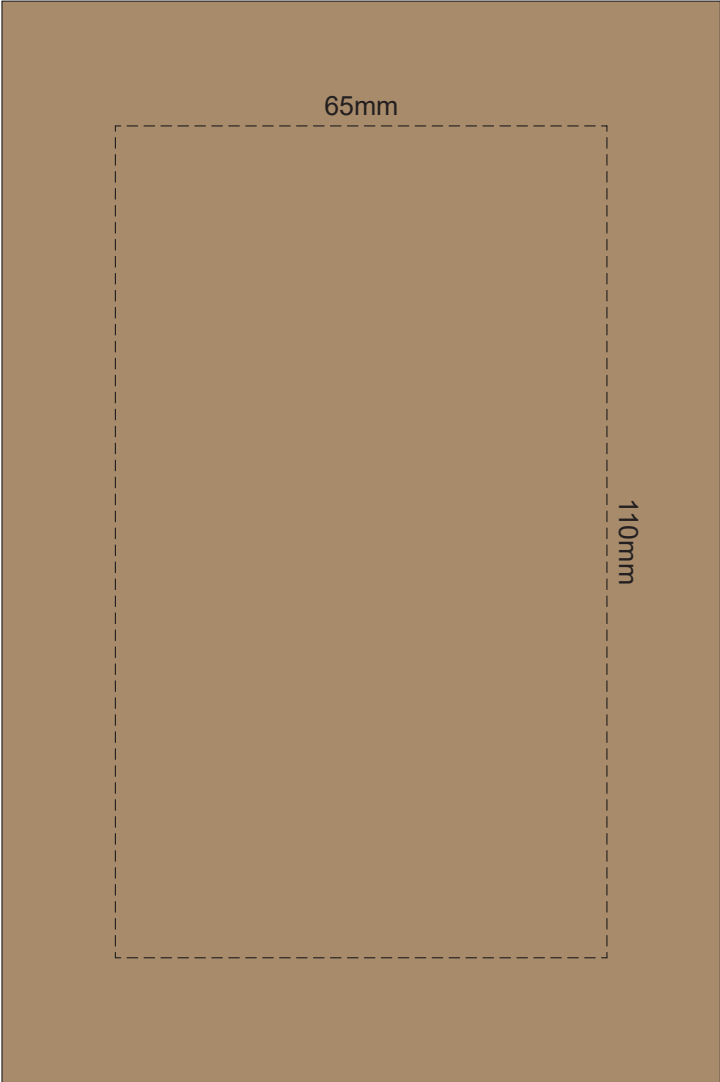

100% of Actual Size
Digital Packaging Print
FRONT

Artwork will be printed directly onto the product via CMYK printing (no white), colours will not be vibrant due to white ink not being available for this process.