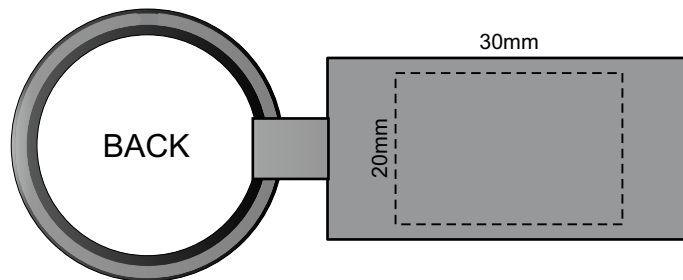

Actual Size: 100% when viewed on A4 paper

Laser Engraving

Pad Print

**NOTE:** This product is a natural material, please allow for variances in grain pattern and engraving colour.

**FRONT ENGRAVES:**

 Etch Finish

**BACK ENGRAVES:**

 Engraves to a Nature Etch Finish