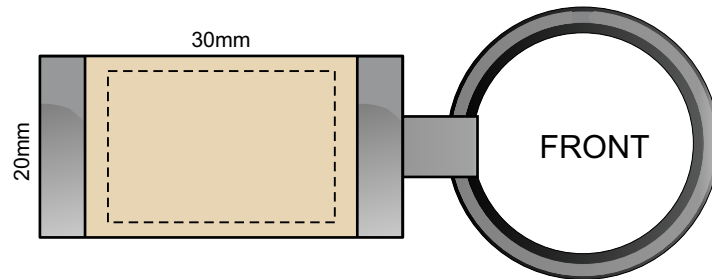

Actual Size: 100% when viewed on A4 paper

Laser Engraving

Pad Print

**NOTE:** This product is a natural material, please allow for variances in grain pattern and engraving colour.

**FRONT ENGRAVES:**

 Etch Finish

**BACK ENGRAVES:**

 Engraves to a Nature Etch Finish