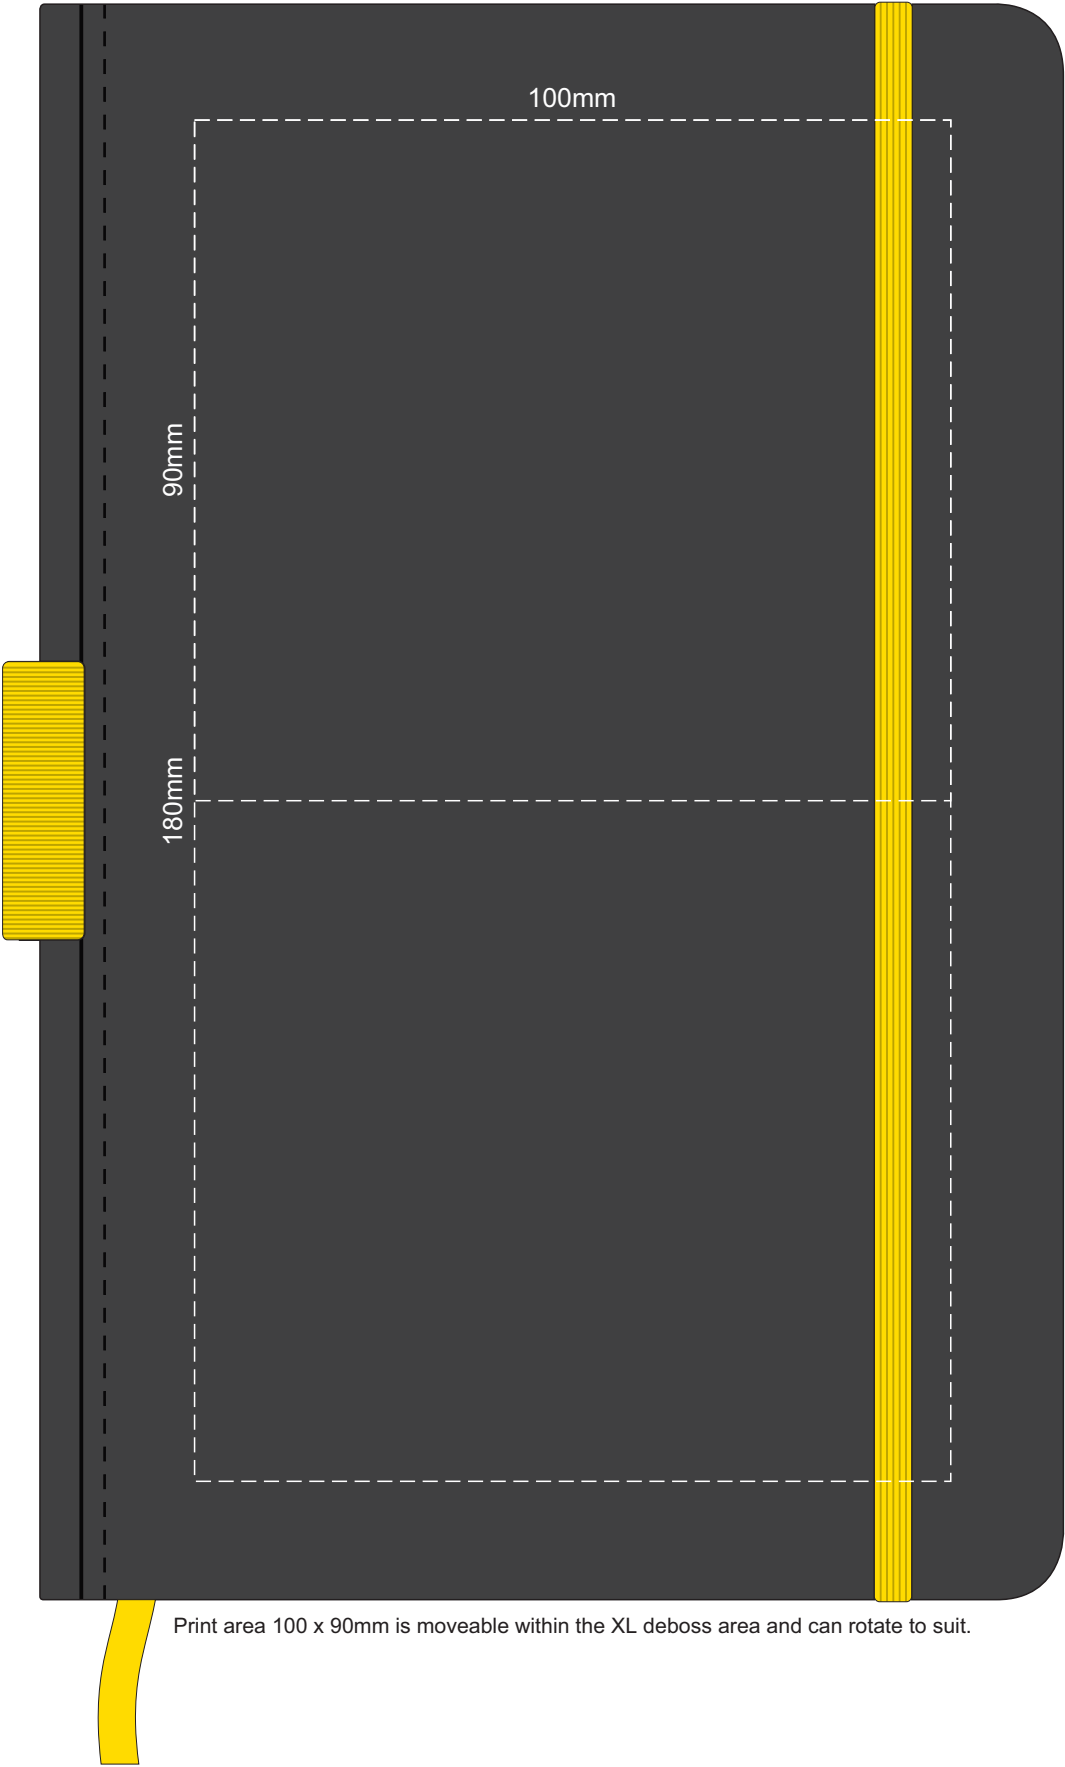

100% Actual Size
Screen Print (one colour)

100% Actual Size
Direct Digital

100% Actual Size
Debossing
Debossing XL

Print area 100 x 90mm is moveable within the XL deboss area and can rotate to suit.