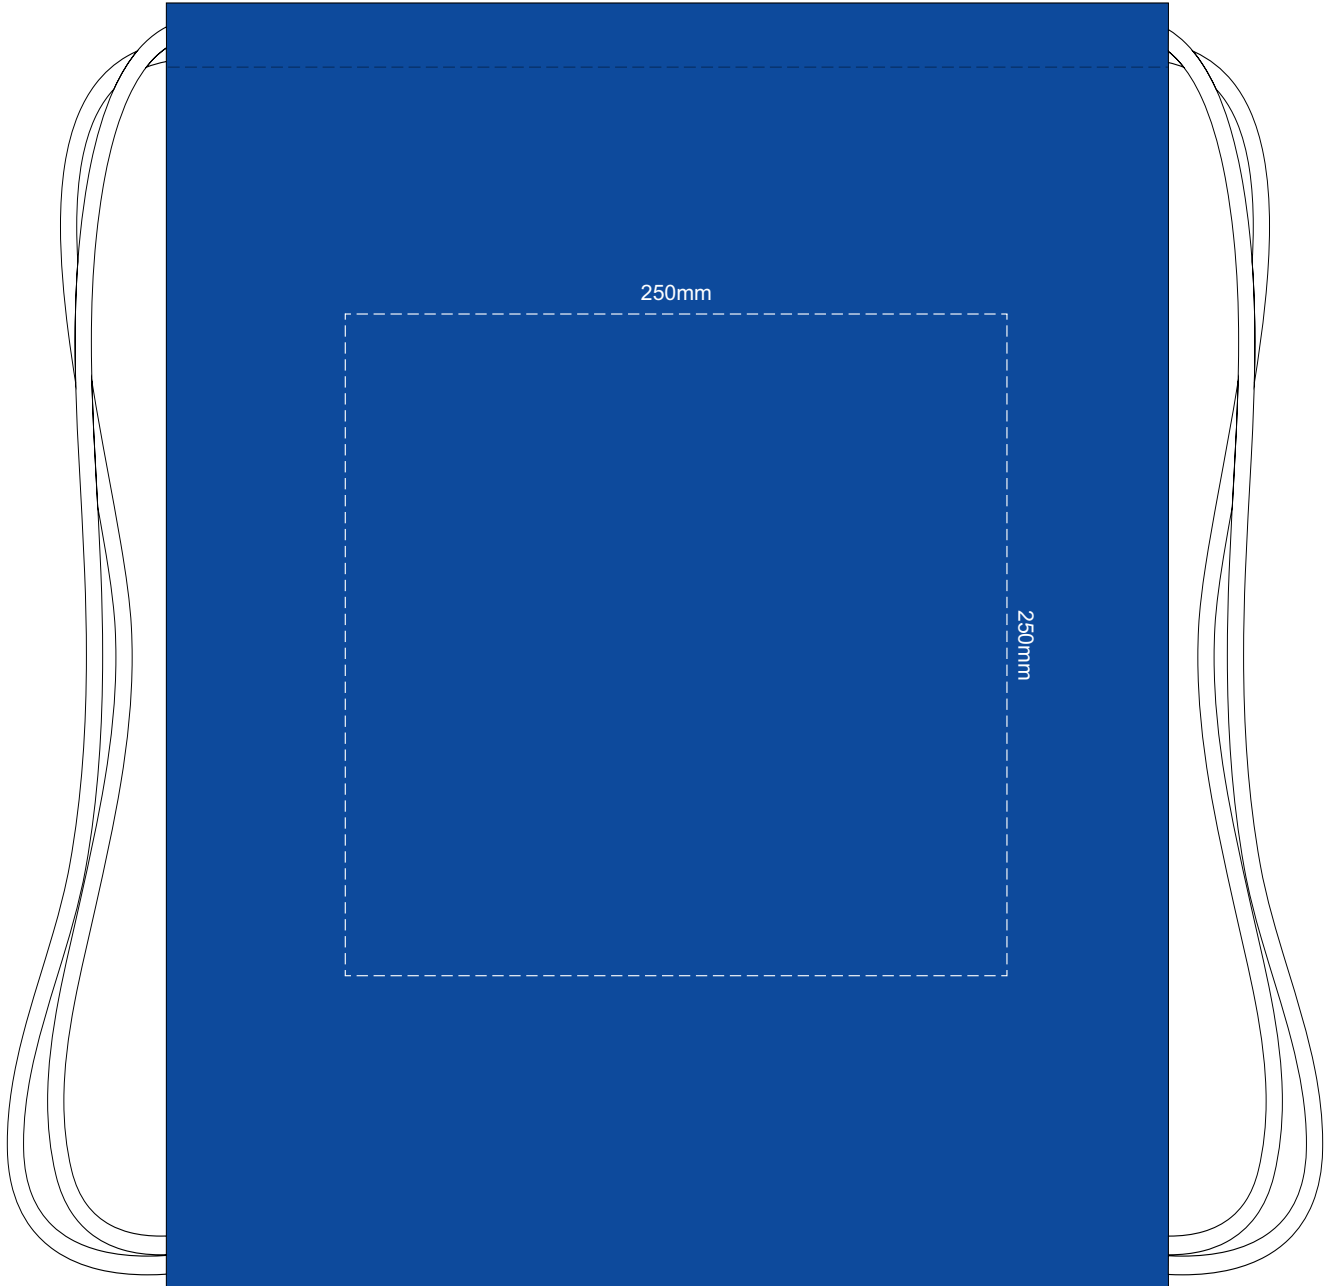

BAG	HANDLE
Dark Blue	White
White	White
Yellow	Yellow
Blue	White
Black	White

35% of Actual Size  
Screen Print

BAG	HANDLE
Dark Grey	White
White	White
Yellow	Yellow
Blue	White
Black	White

35% of Actual Size  
Colourflex Transfer  
Faux Embroidery