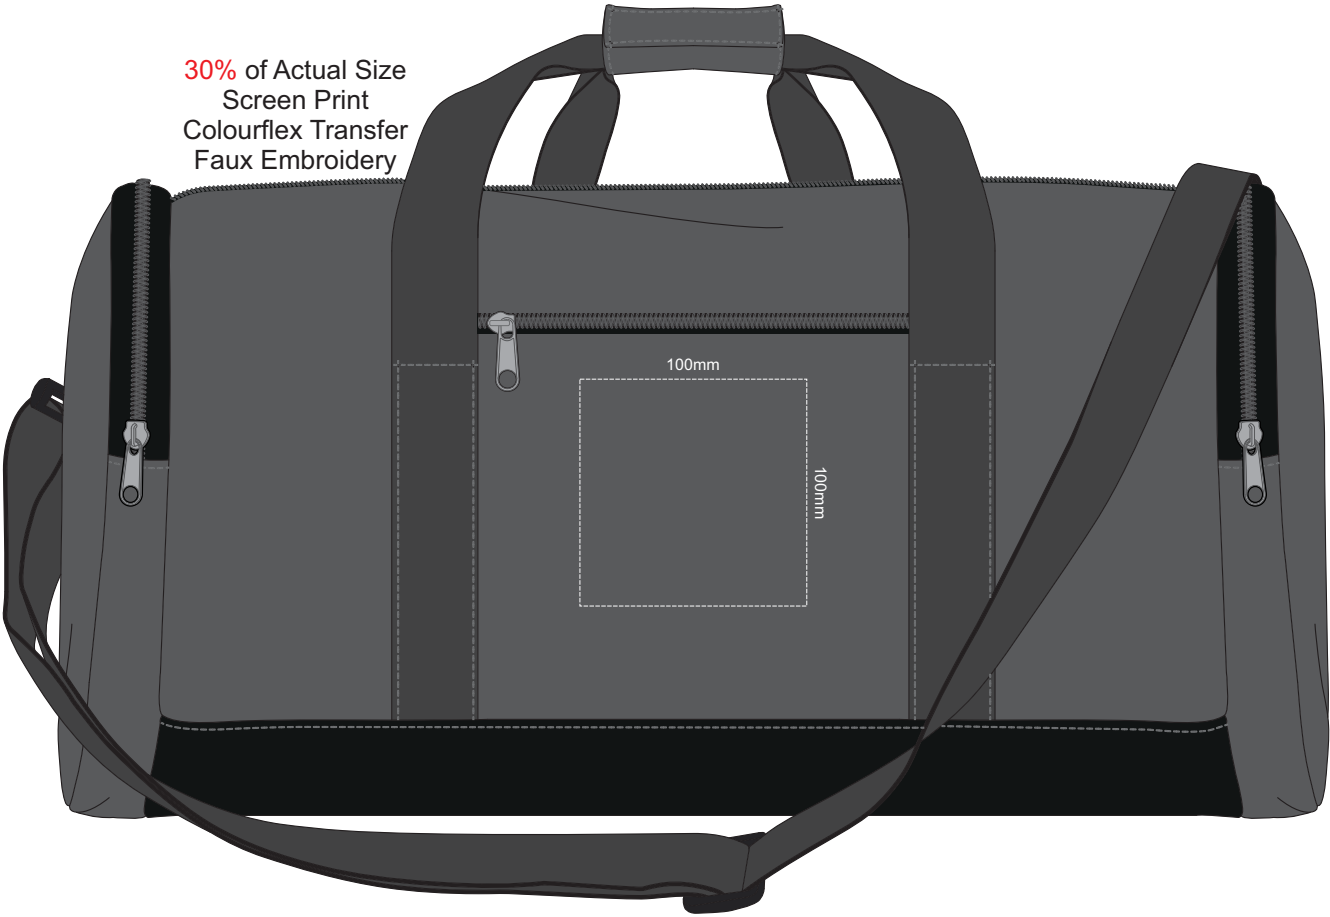

30% of Actual Size
Screen Print
Colourflex Transfer
Faux Embroidery

30% of Actual Size
Embroidery