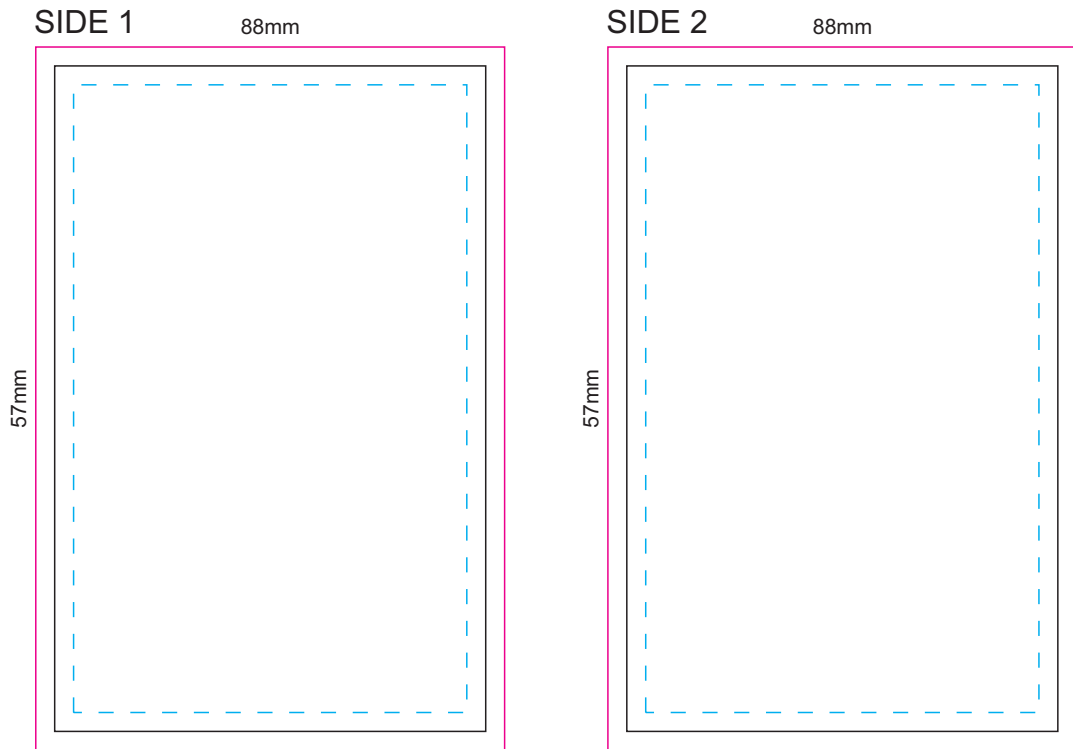

100% of Actual Size  
Direct Digital - Insert Card (landscape)

Blue Line = The SIGNIFICANT PRINT AREA  
(Keep all critical images & text within this box)  
Black Line = Maximum print area  
Pink Line = Bleed off to here

Unprinted vinyl ID holder  
NOT TO SCALE

100% of Actual Size  
Direct Digital - Insert Card (portrait)

Blue Line = The SIGNIFICANT PRINT AREA  
(Keep all critical images & text within this box)  
Black Line = Maximum print area  
Pink Line = Bleed off to here

Unprinted vinyl ID holder  
NOT TO SCALE