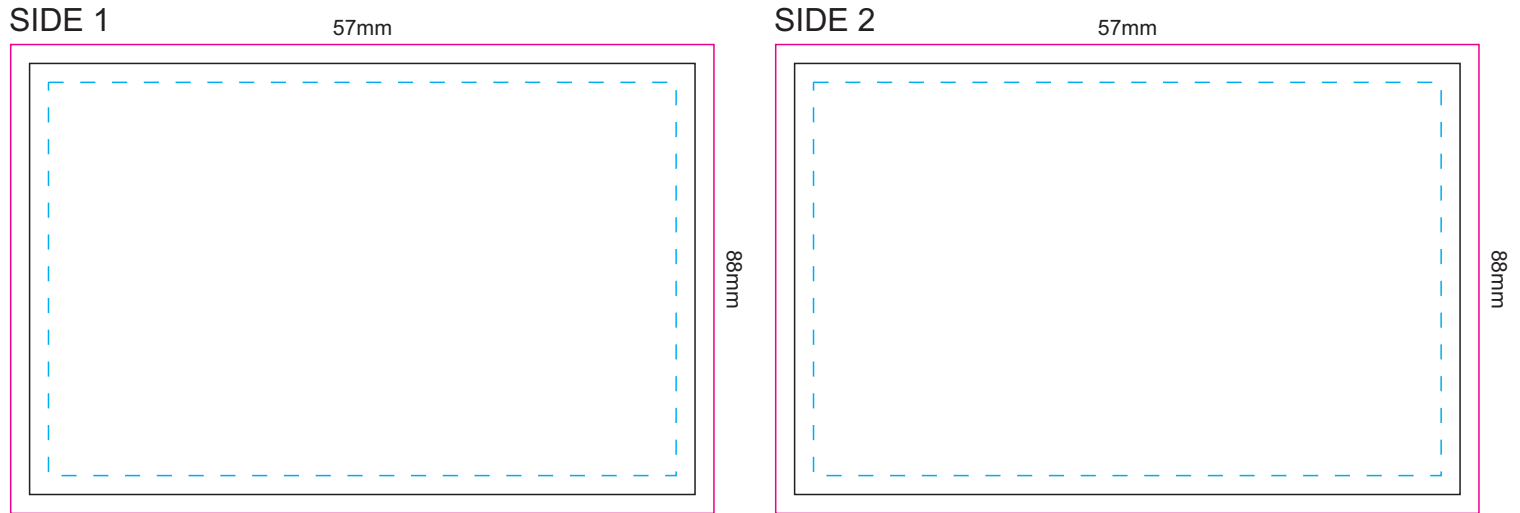

100% of Actual Size  
Direct Digital - Insert Card (landscape)

Blue Line = The SIGNIFICANT PRINT AREA  
(Keep all critical images & text within this box)  
Black Line = Maximum print area  
Pink Line = Bleed off to here

Unprinted vinyl ID holder  
NOT TO SCALE

100% of Actual Size  
Direct Digital - Insert Card (portrait)

Blue Line = The SIGNIFICANT PRINT AREA  
(Keep all critical images & text within this box)  
Black Line = Maximum print area  
Pink Line = Bleed off to here

Unprinted vinyl ID holder  
NOT TO SCALE