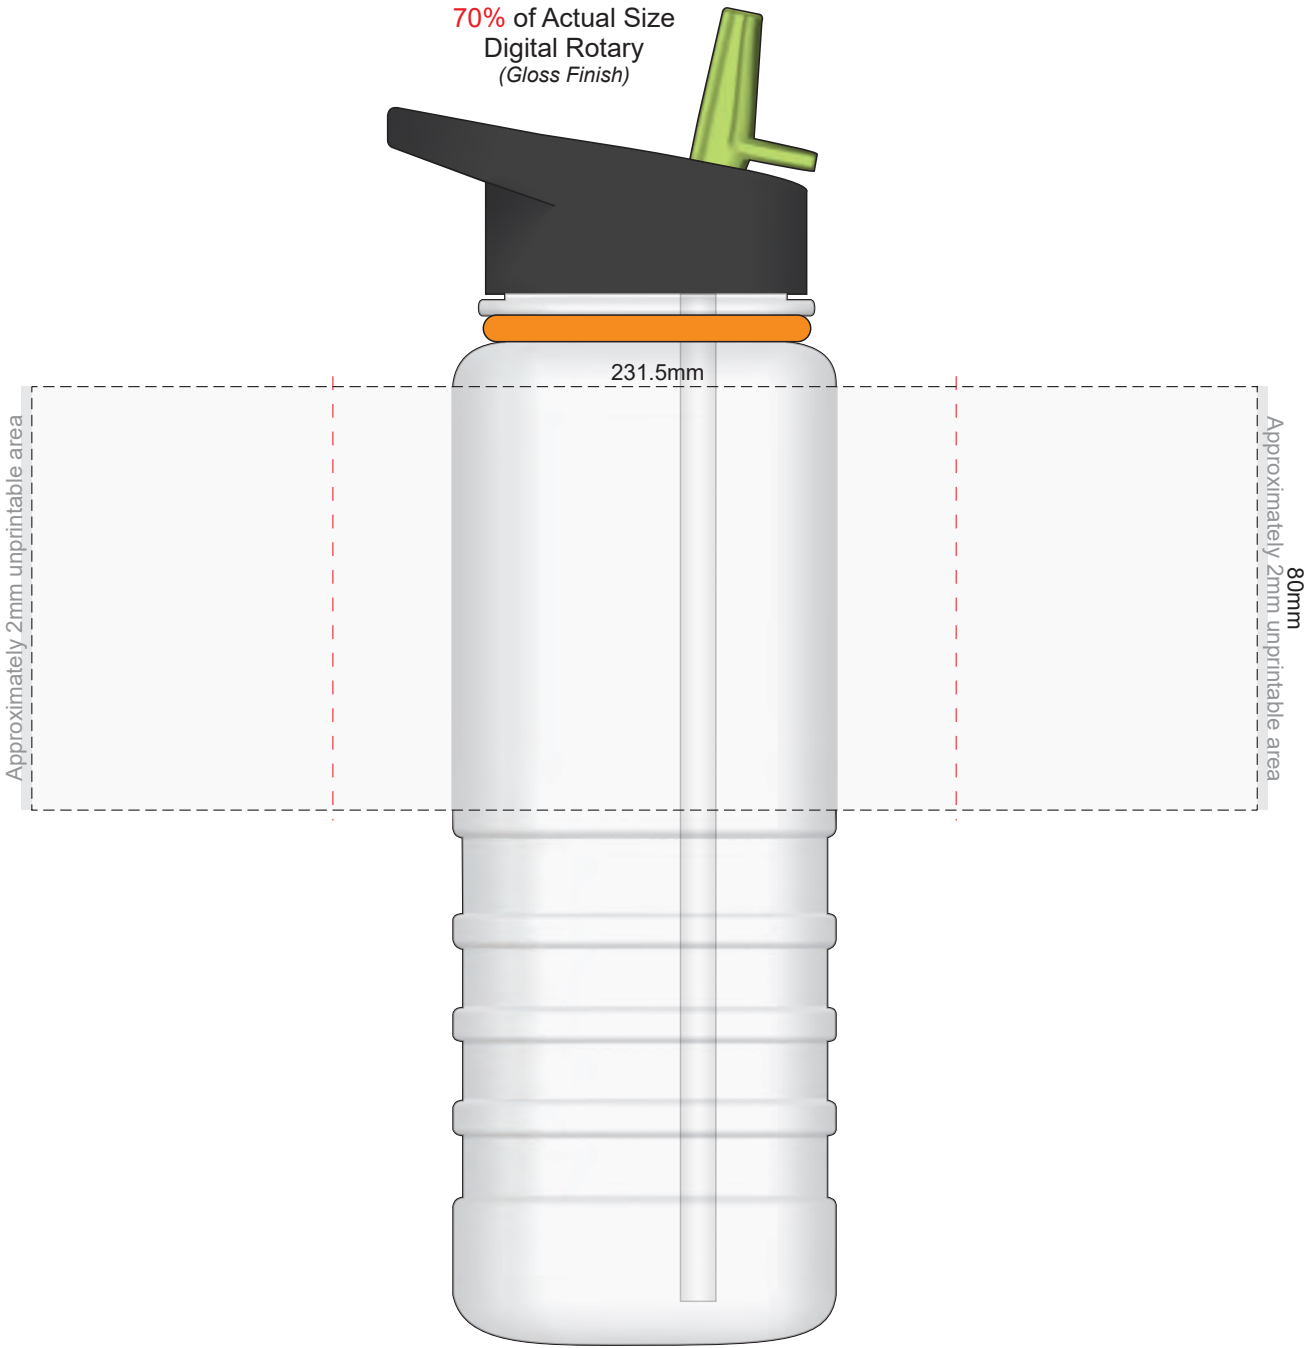

100% of Actual Size
Pad Print

70% of Actual Size
Screen Print

Red Line = Exact opposites of the product
(centre artwork to the red line)

70% of Actual Size
Digital Rotary
(Gloss Finish)

Red Line = Exact opposites of the product
(centre artwork to the red line)