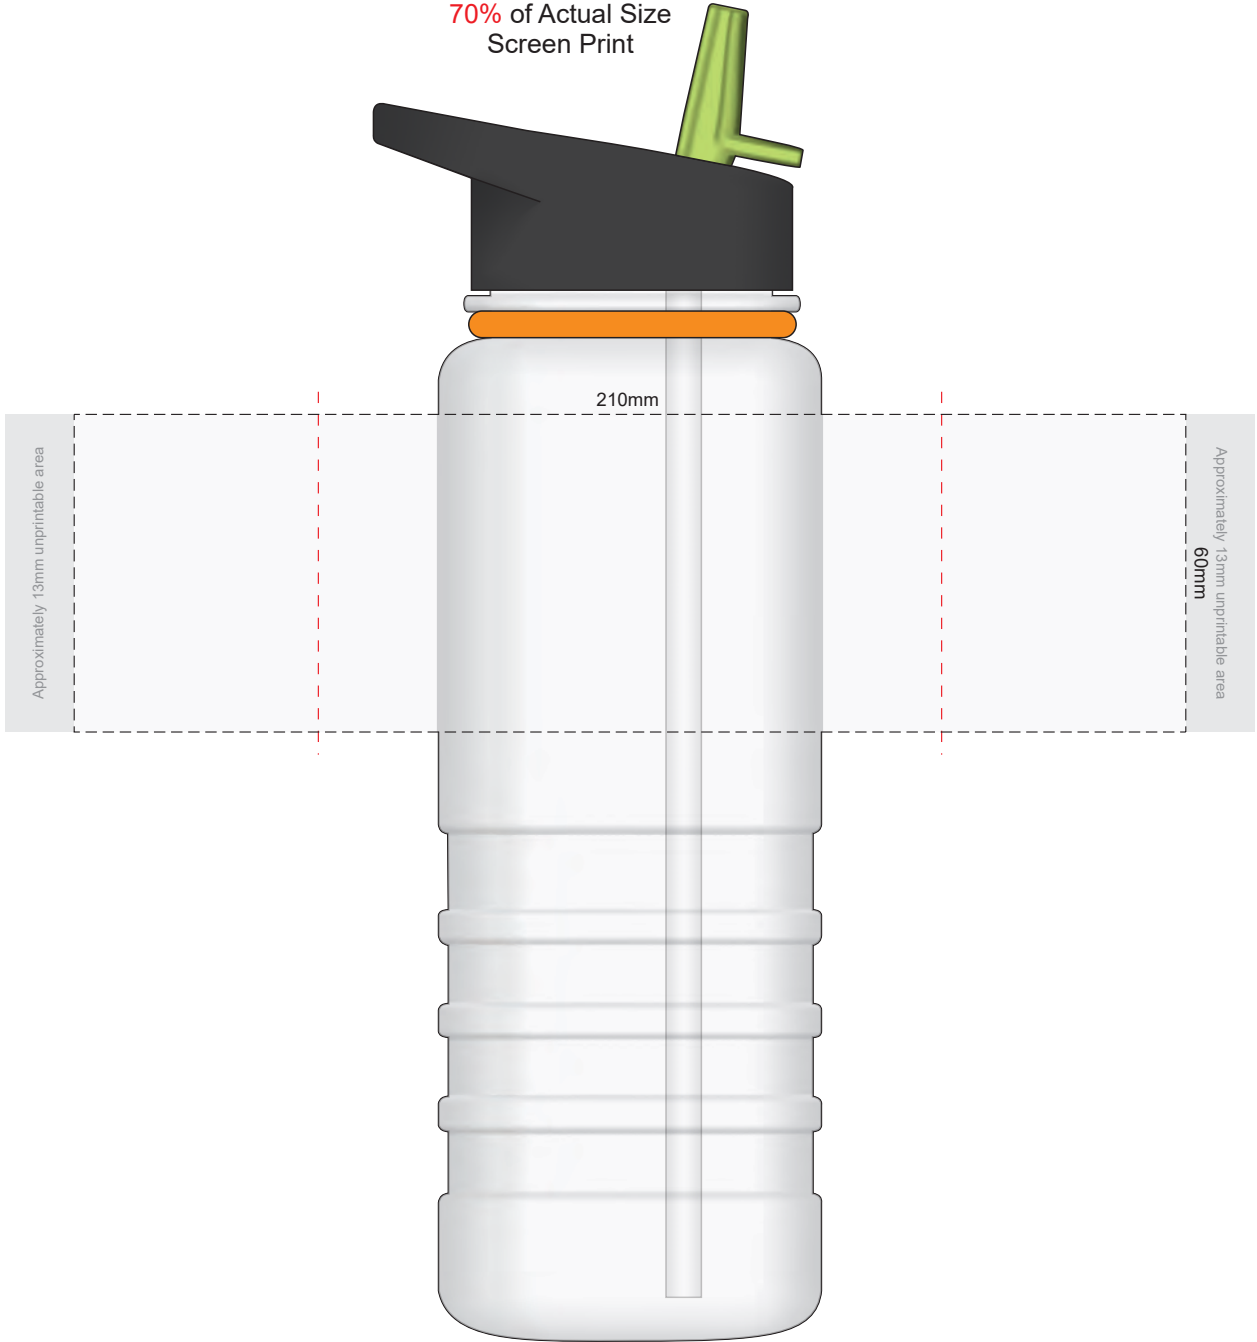

100% of Actual Size
Pad Print

70% of Actual Size
Screen Print

Red Line = Exact opposites of the product
(centre artwork to the red line)

70% of Actual Size
Digital Rotary
(Gloss Finish)

Red Line = Exact opposites of the product
(centre artwork to the red line)