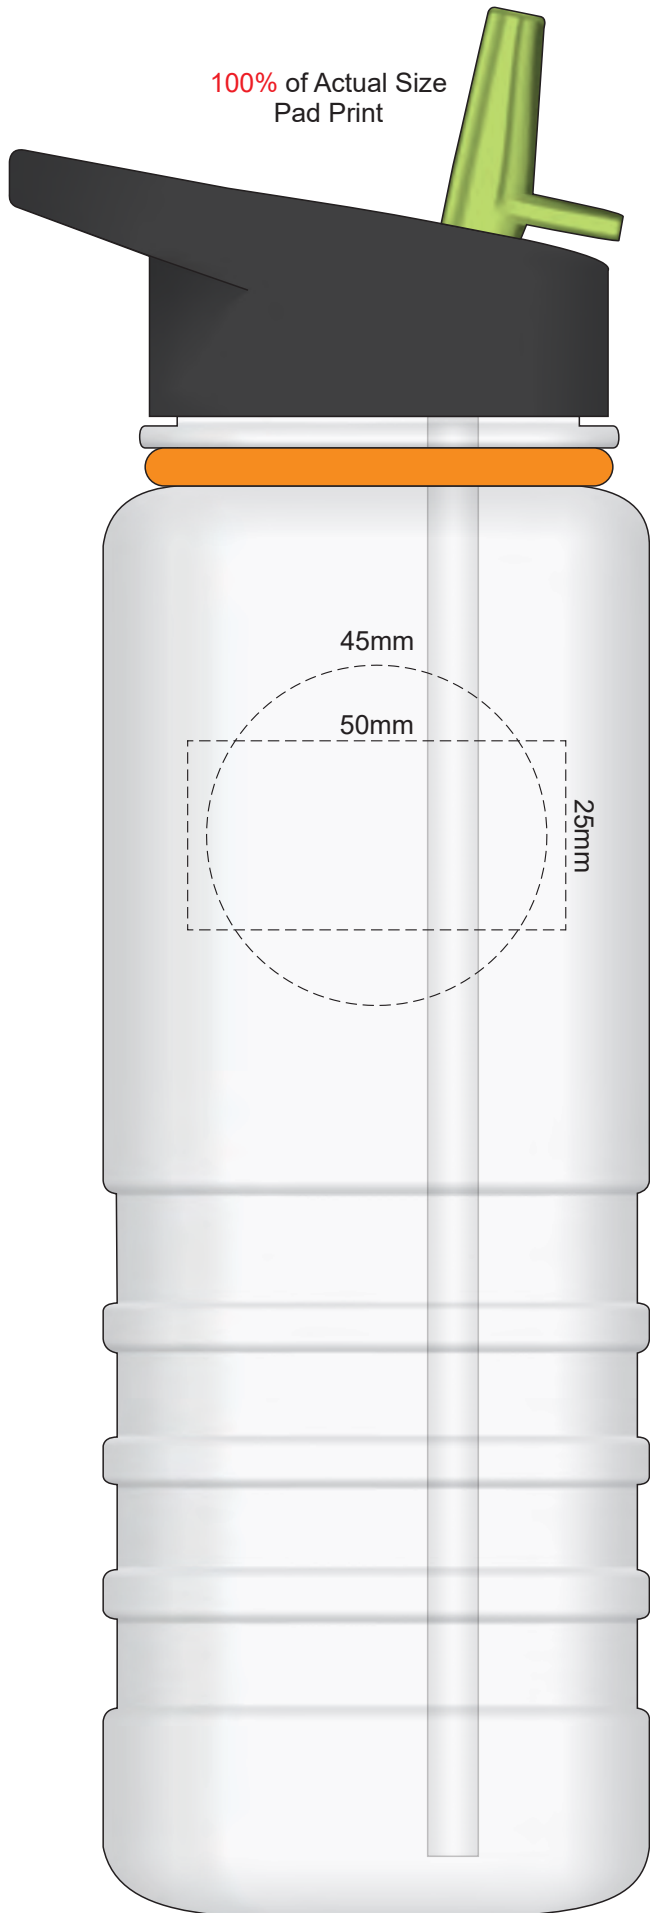

100% of Actual Size
Pad Print

70% of Actual Size
Screen Print

Red Line = Exact opposites of the product
(centre artwork to the red line)

70% of Actual Size
Digital Rotary
(Gloss Finish)

Red Line = Exact opposites of the product
(centre artwork to the red line)