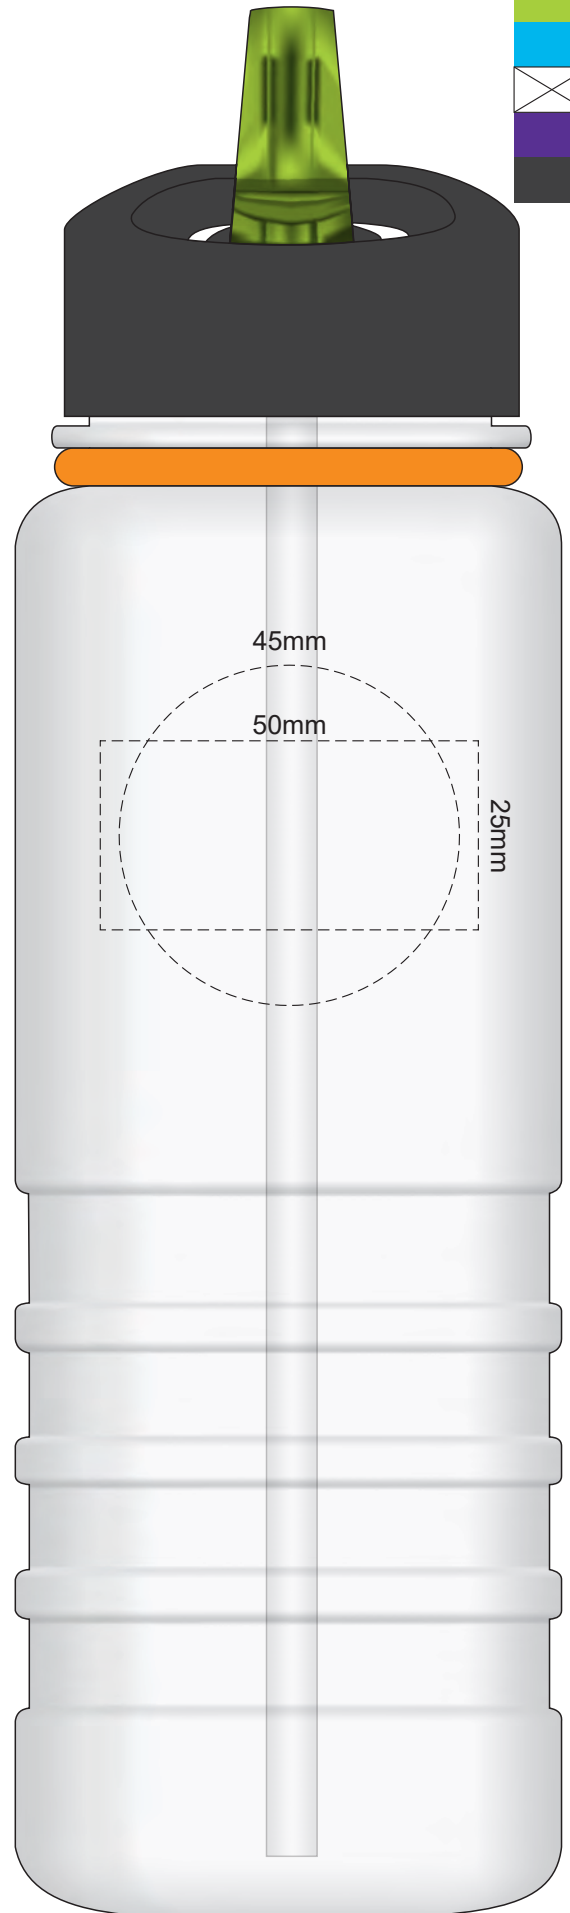

100% of Actual Size
Pad Print

70% of Actual Size
Screen Print

Red Line = Exact opposites of the product
(centre artwork to the red line)

70% of Actual Size
Digital Rotary
(Gloss Finish)

Red Line = Exact opposites of the product
(centre artwork to the red line)