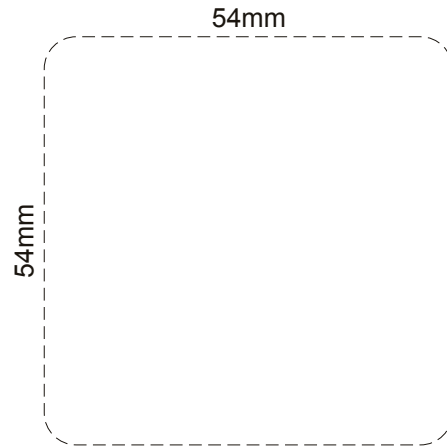

Screen print area at 100%
(two colour max)

Direct digital area at 100%

NOT ACTUAL SIZE