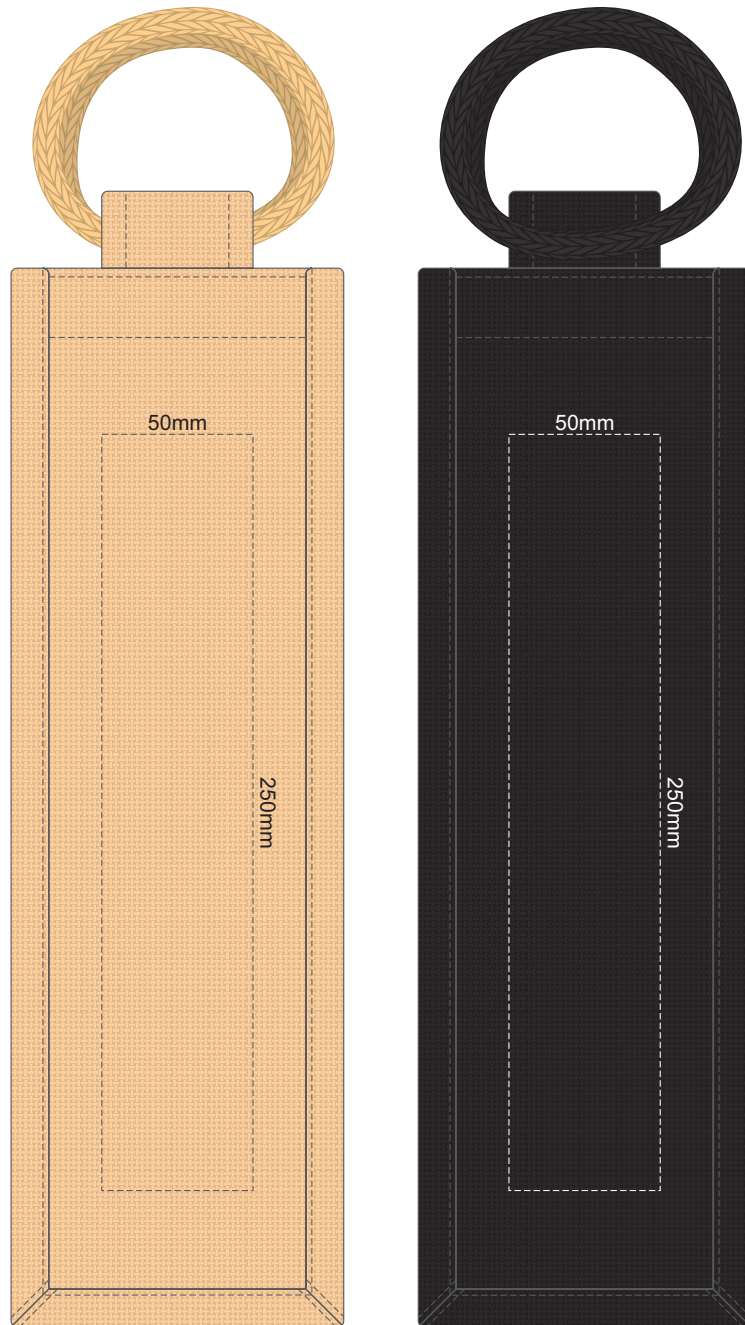

40% of Actual Size
Screen Print (one colour)
Colourflex Transfer
Faux Embroidery

Screen Print:

Please be aware the artwork will be significantly affected by the texture of the bag.
Fine detailing, small text will be lost in the texture of the bag and may not be legible.