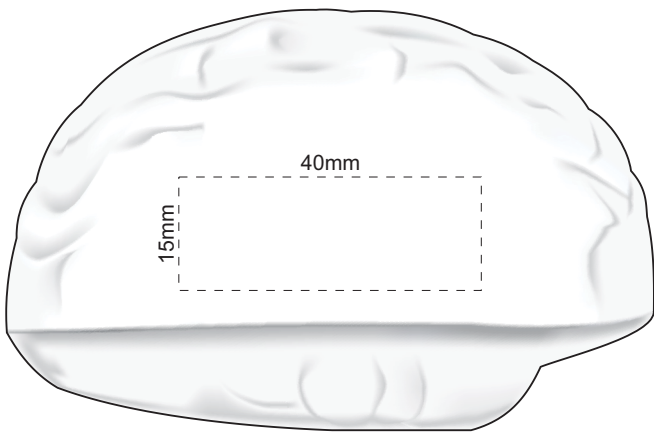

100% of Actual Size
Pad Print (one colour)

RIGHT SIDE

LEFT SIDE

We wish to advise that, due to the surface & general makeup of this stress product, we cannot guarantee a solid print true to PMS colour. Print will degrade with regular use.