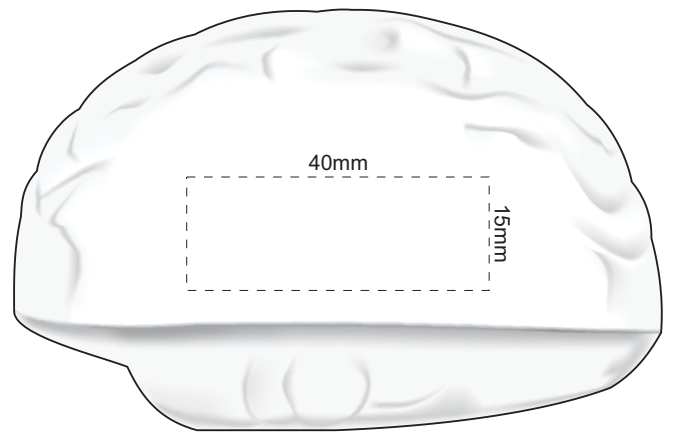

100% of Actual Size
Pad Print (one colour)

RIGHT SIDE

LEFT SIDE

We wish to advise that, due to the surface & general makeup of this stress product, we cannot guarantee a solid print true to PMS colour. Print will degrade with regular use.