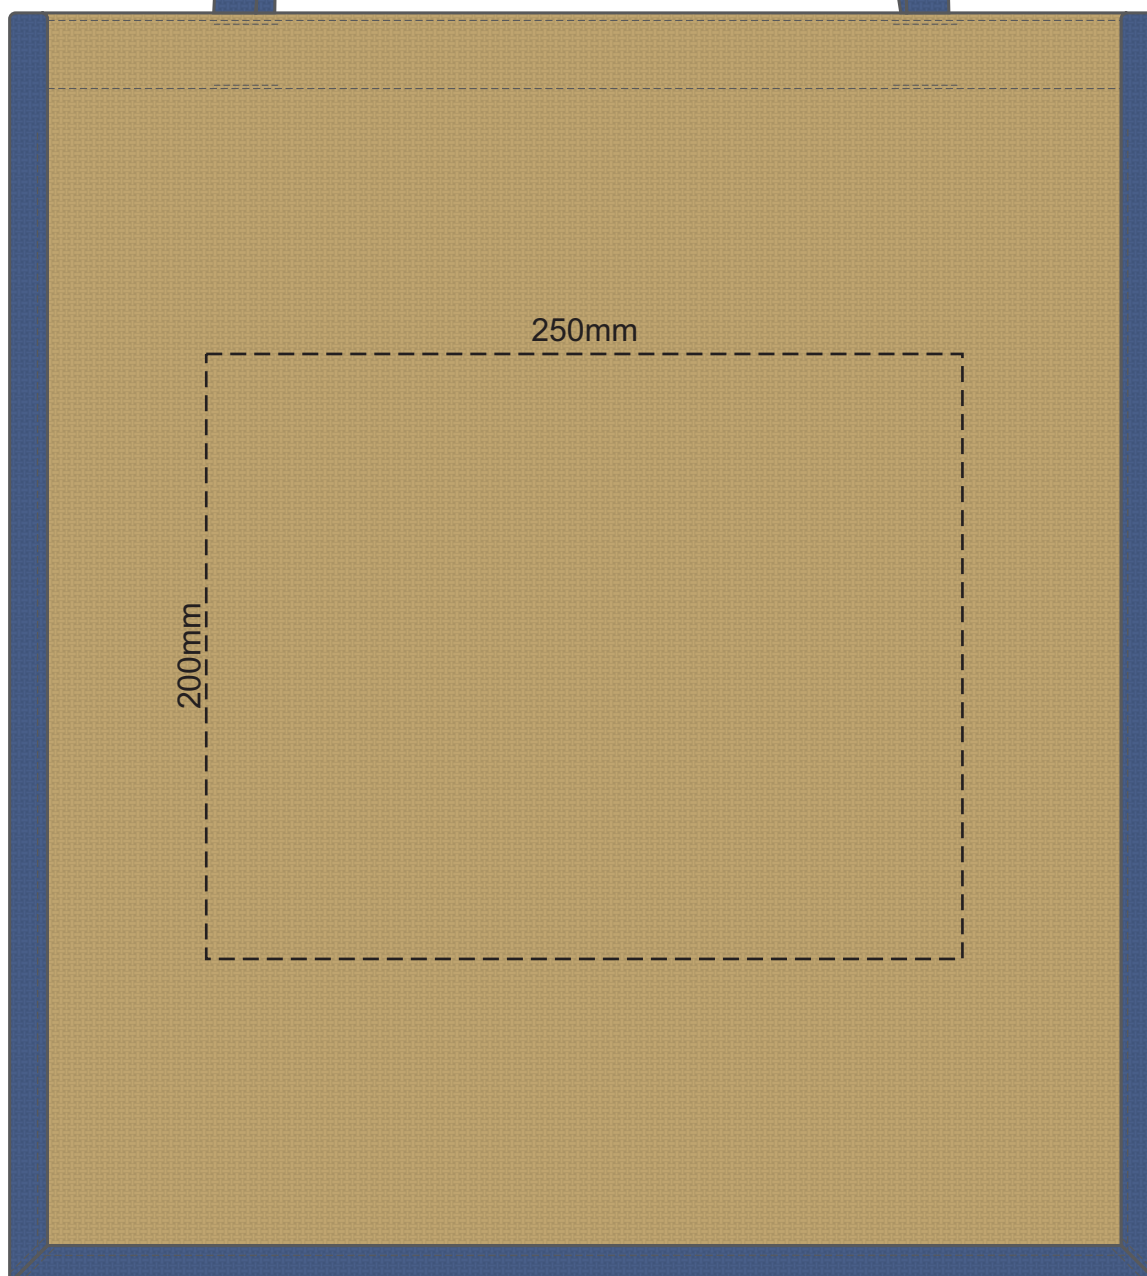

Please be aware the artwork will be significantly affected by the texture of the bag. Fine detailing, small text will be lost in the texture of the bag and may not be legible.

40% of Actual Size
Digital Transfer

Digital Transfer
Please note the orientation of these print areas may be rotated to best suit your needs.