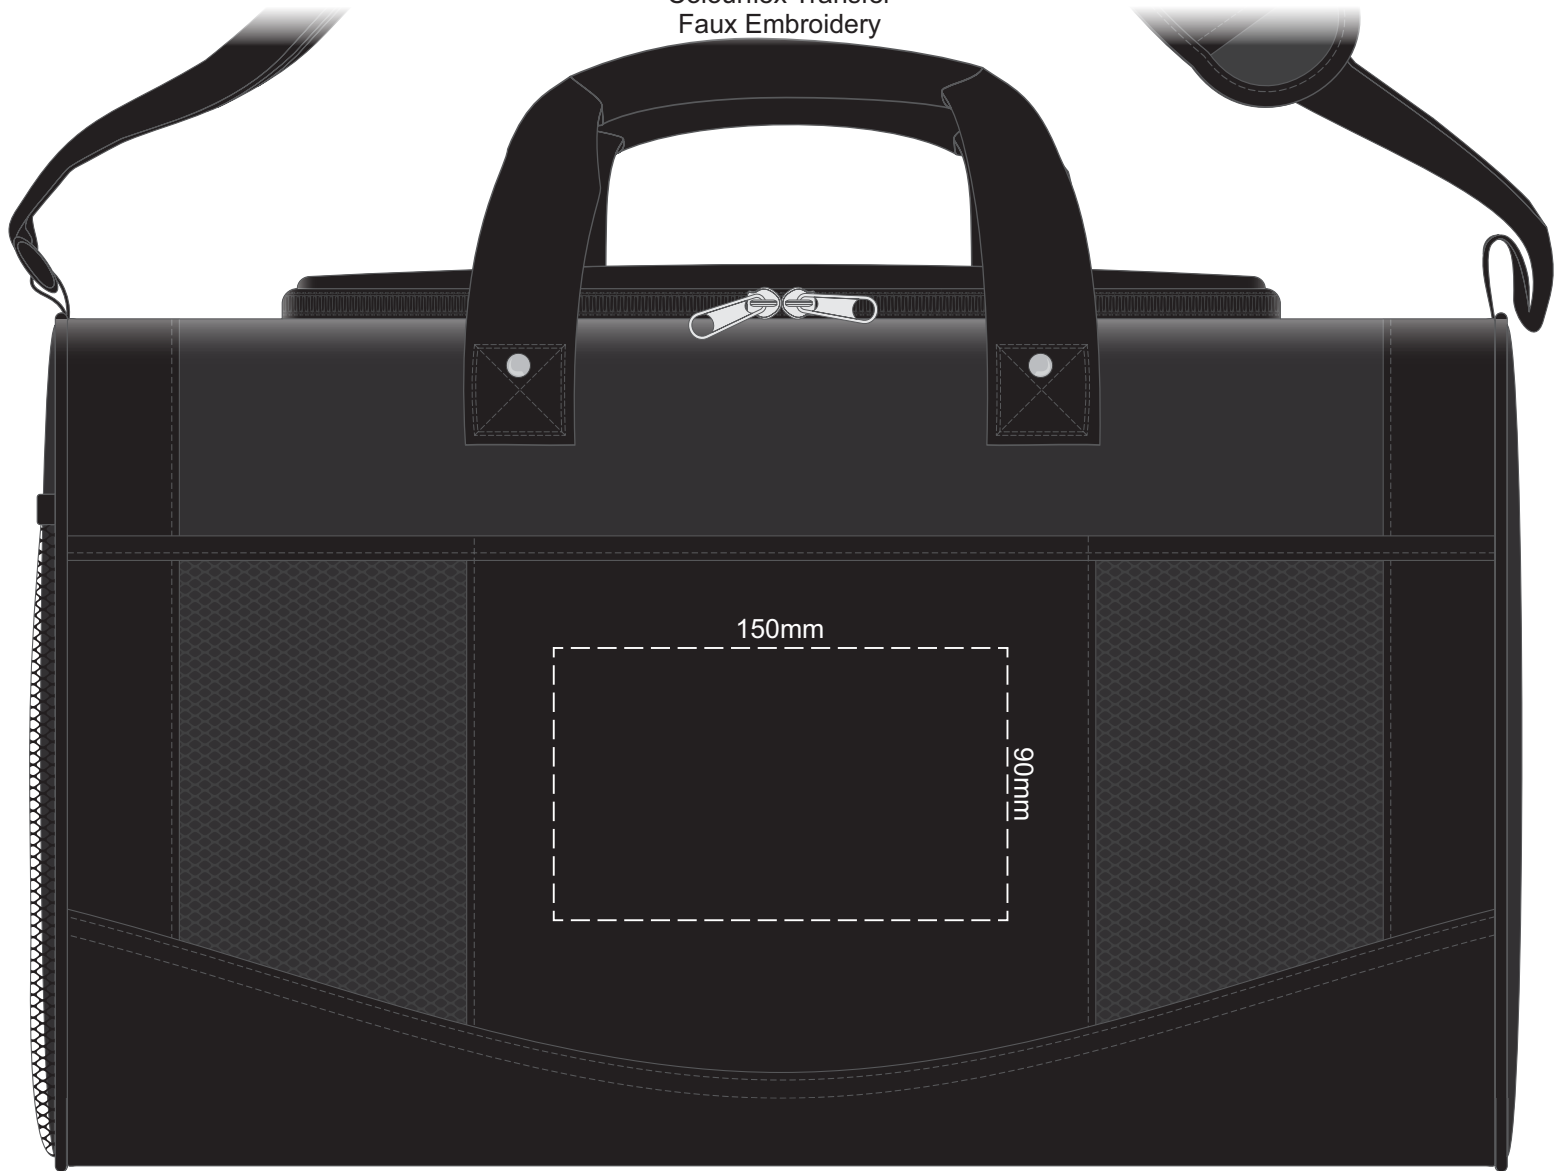

40% of Actual Size
Screen Print
Colourflex Transfer
Faux Embroidery

40% of Actual Size
Embroidery