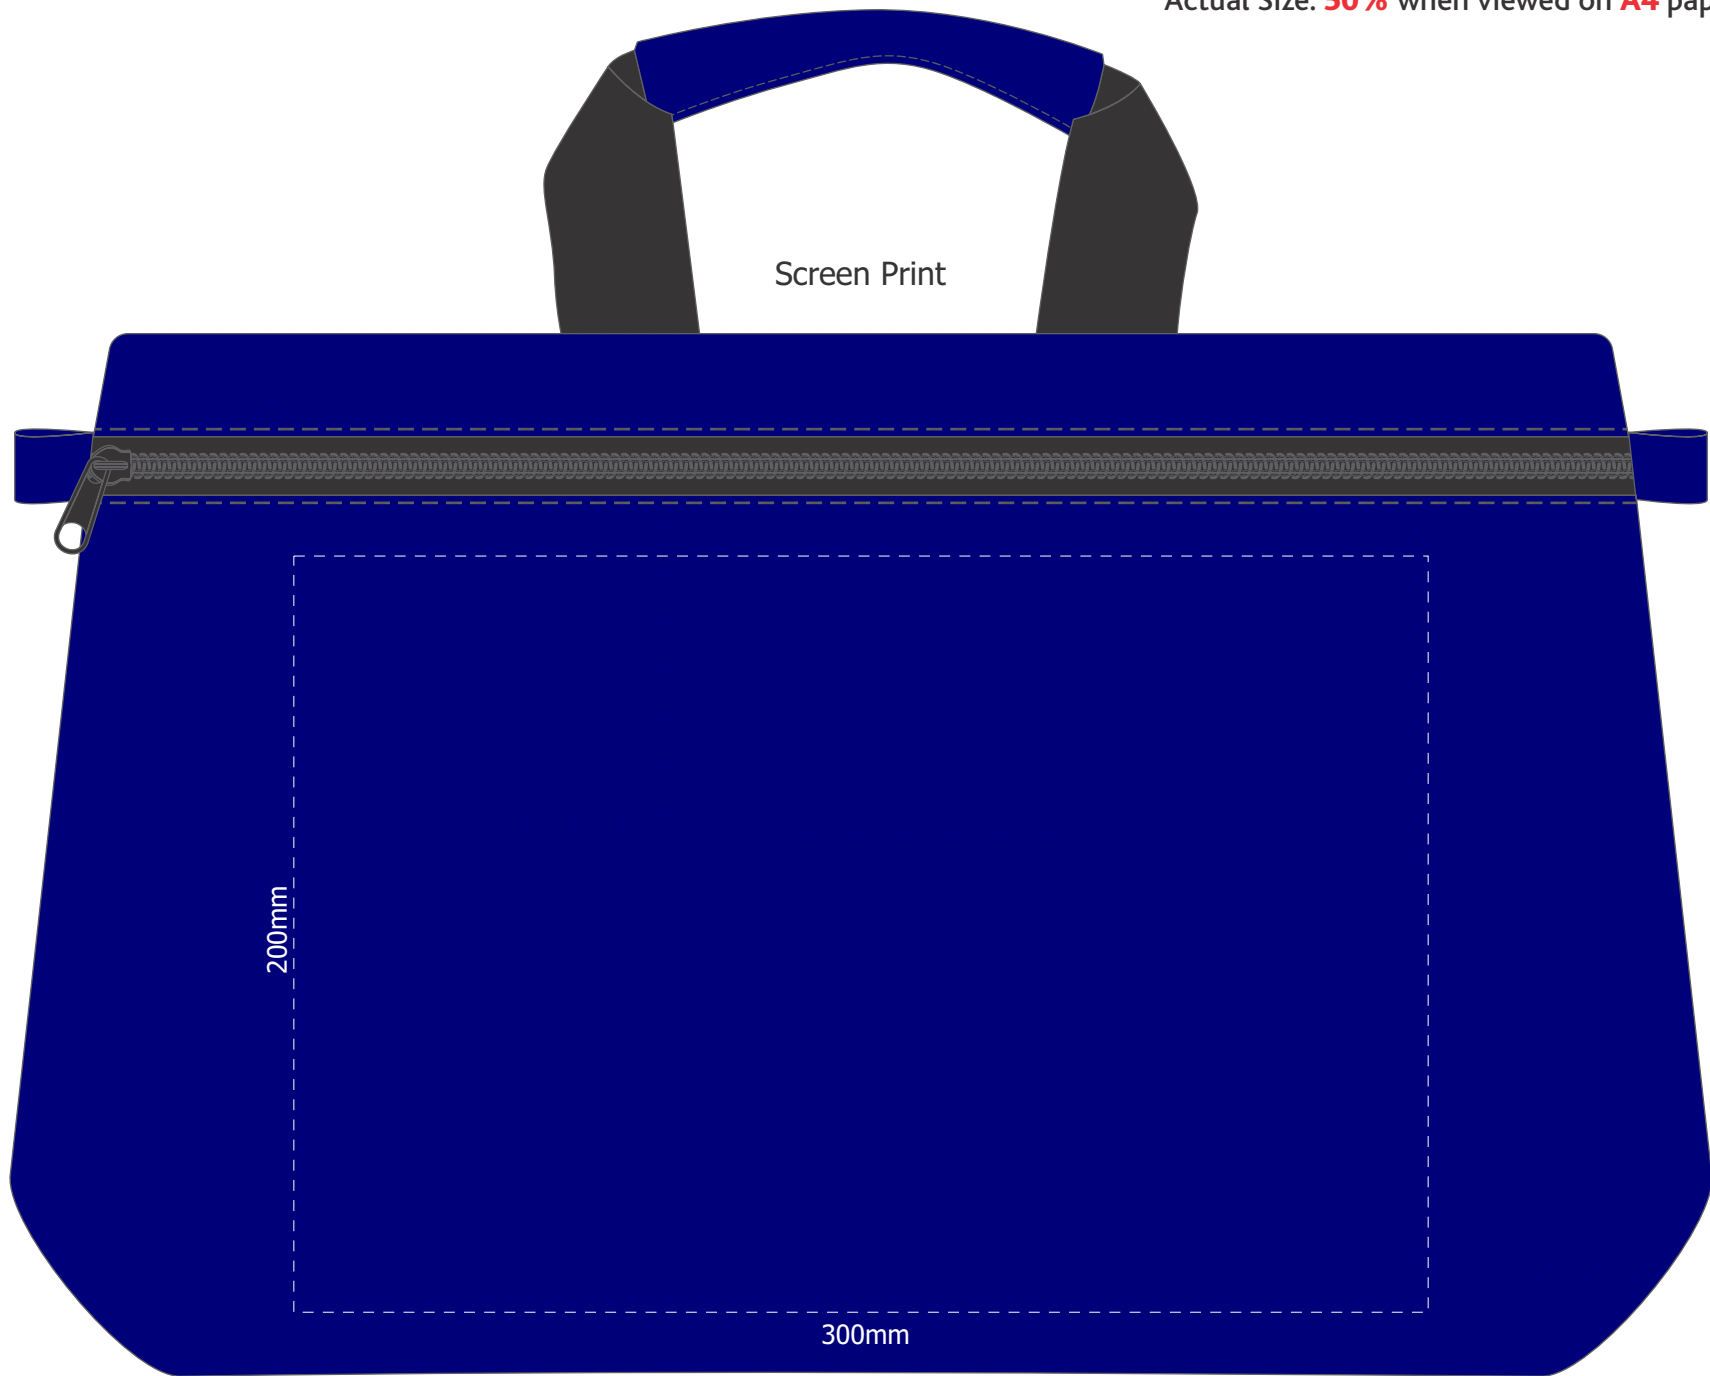

Actual Size: **50%** when viewed on **A4** paper

Actual Size: **50%** when viewed on **A4** paper

Digital Transfer

200mm

280mm