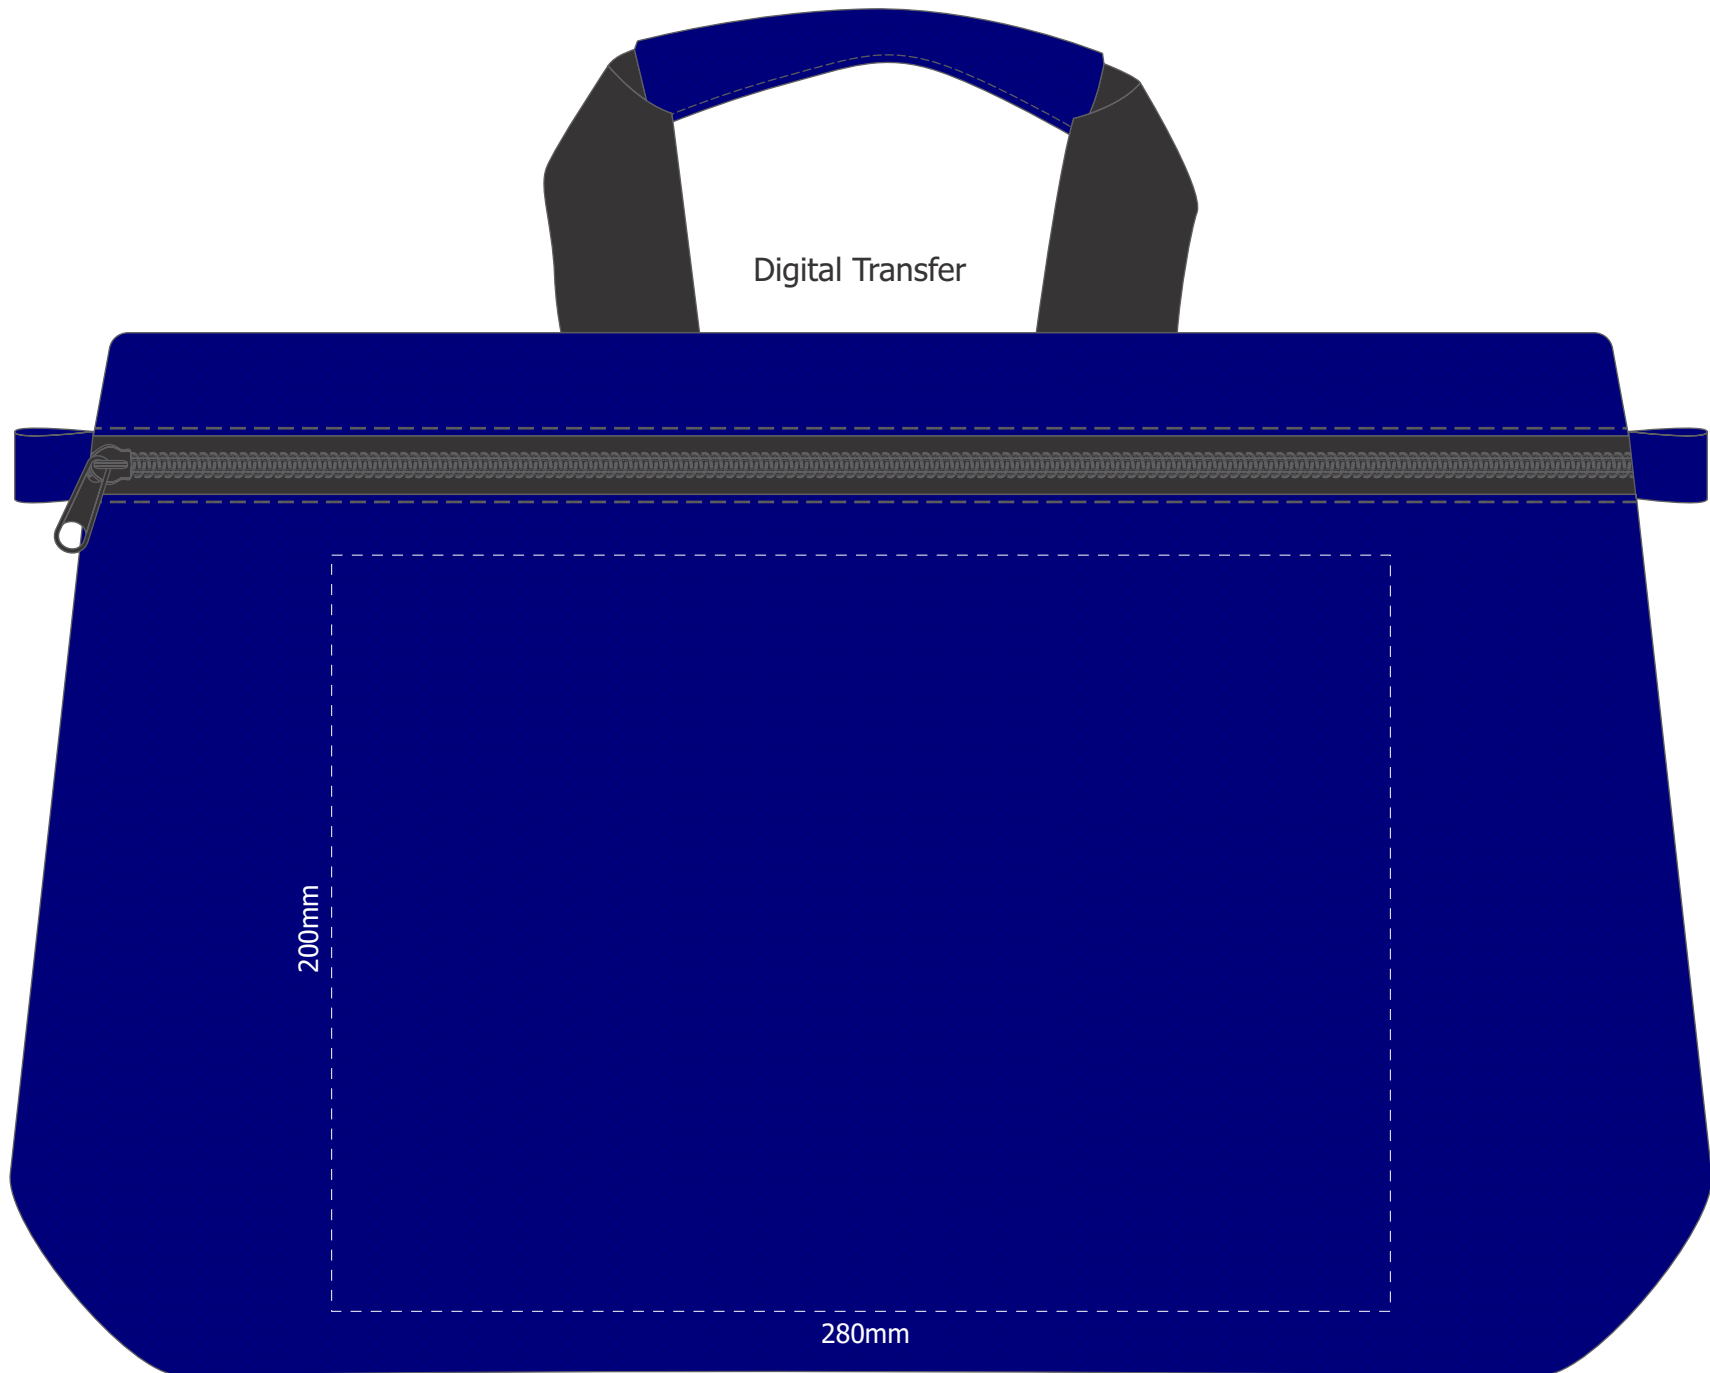

Actual Size: **50%** when viewed on **A4** paper

Actual Size: **50%** when viewed on **A4** paper

Digital Transfer

200mm

280mm