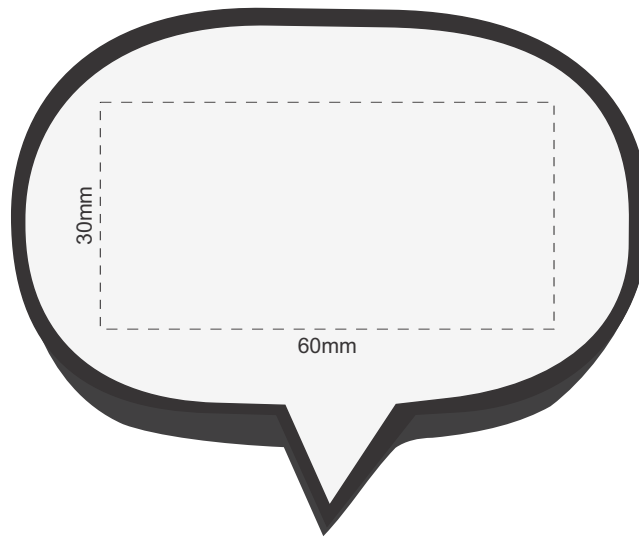

Actual Size: 100% when viewed on A4 paper

Direct Digital

We wish to advise that, due to the surface & general makeup of this stress product, we cannot guarantee a solid print true to PMS colour. Print will degrade with regular use.