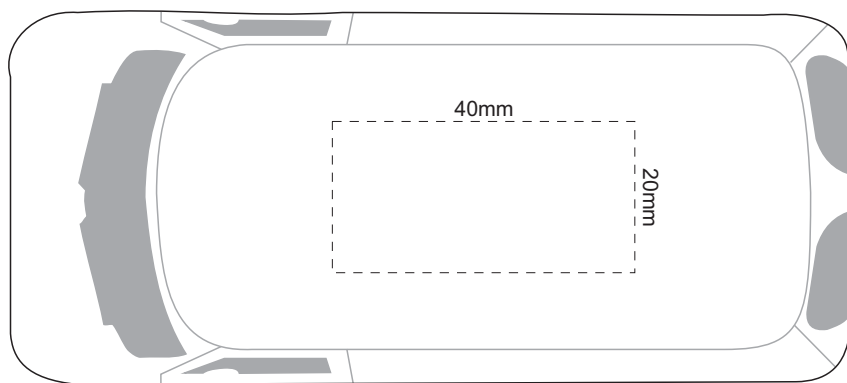

100% of Actual Size
Pad Print (one colour)

SIDE 1 only

SIDE 2

We wish to advise that, due to the surface & general makeup of this stress product, we cannot guarantee a solid print true to PMS colour. Print will degrade with regular use.

100% of Actual Size
Direct Digital

We wish to advise that, due to the surface & general makeup of this stress product, we cannot guarantee a solid print true to PMS colour. Print will degrade with regular use.