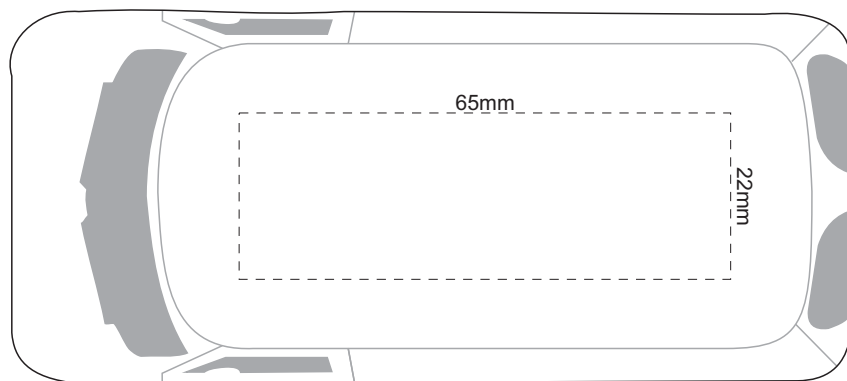

100% of Actual Size
Pad Print (one colour)

SIDE 1 only

SIDE 2

We wish to advise that, due to the surface & general makeup of this stress product, we cannot guarantee a solid print true to PMS colour. Print will degrade with regular use.

100% of Actual Size
Direct Digital

We wish to advise that, due to the surface & general makeup of this stress product, we cannot guarantee a solid print true to PMS colour. Print will degrade with regular use.